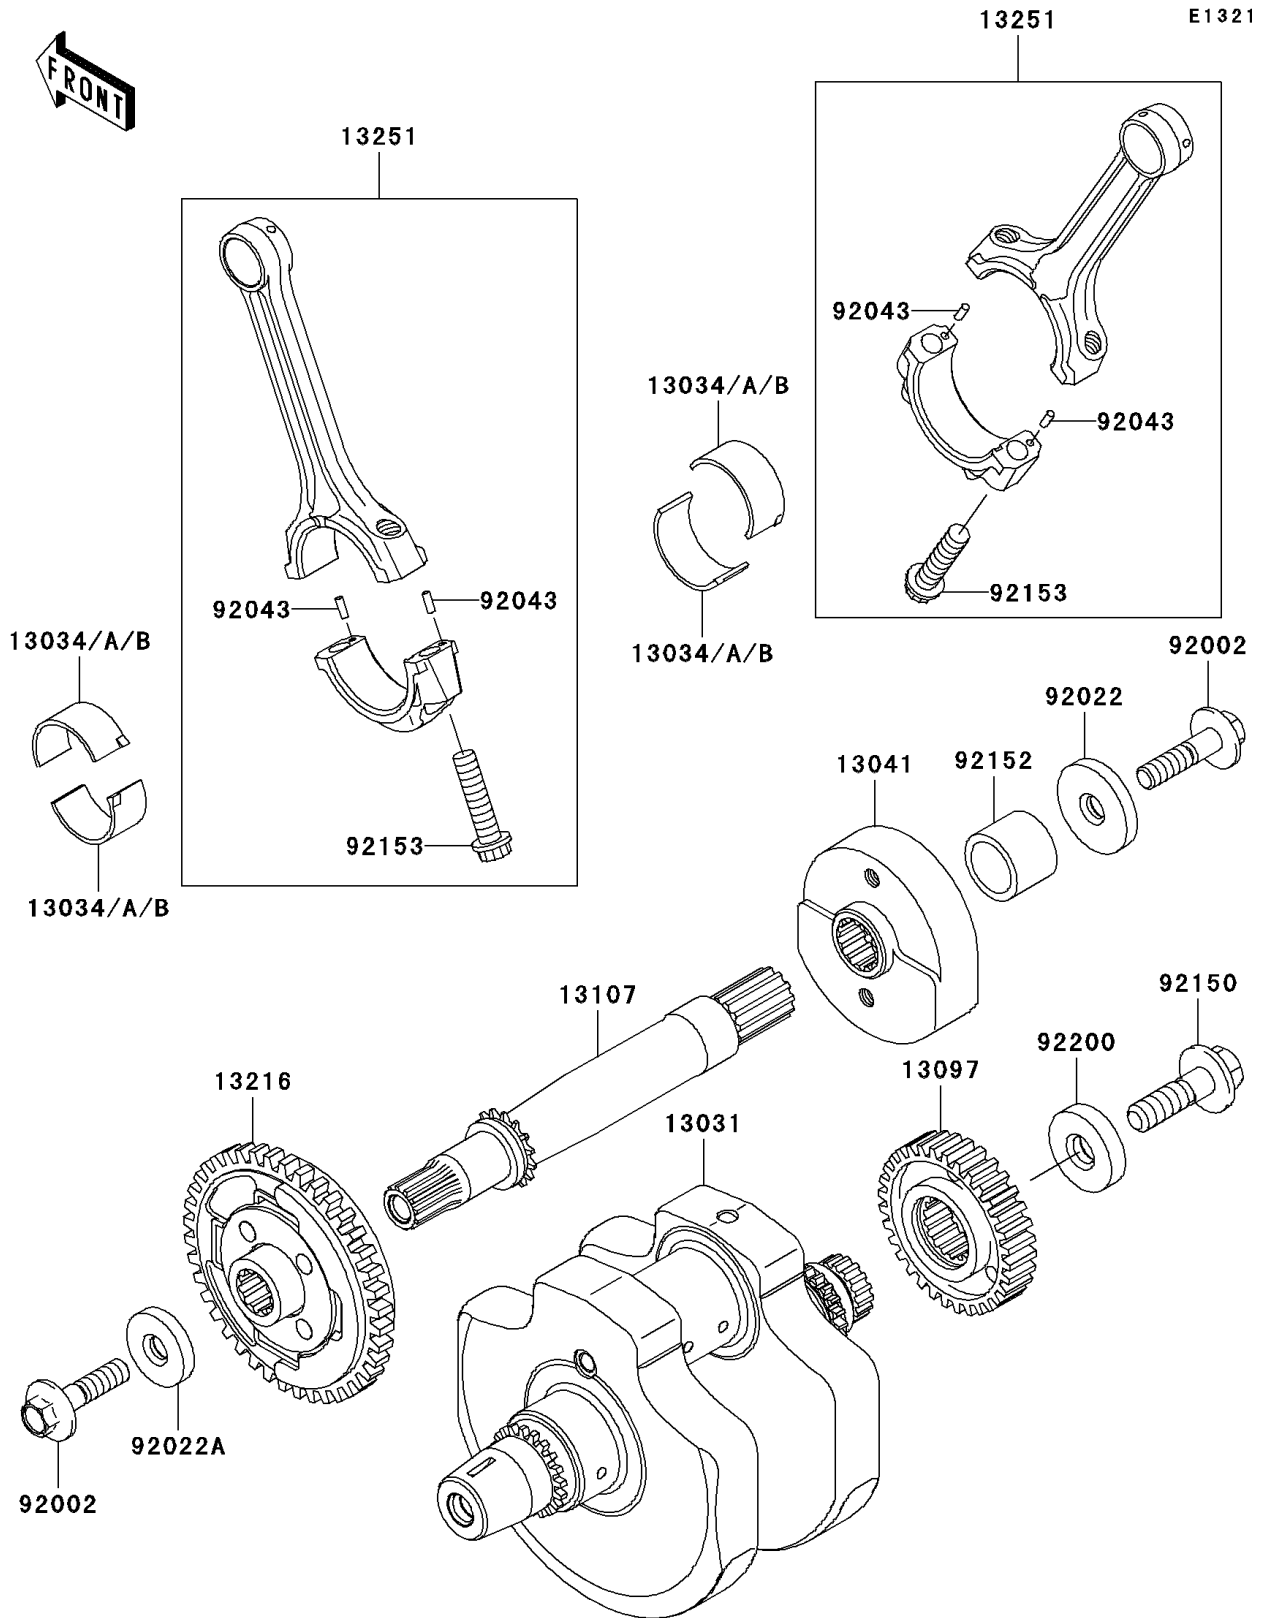

2007 Vulcan® 900 Custom PARTS DIAGRAM

Crankshaft

2007 Vulcan® 900 Custom PARTS LIST

Crankshaft

ITEM NAME	PART NUMBER	QUANTITY
CRANKSHAFT-COMP (Ref # 13031)	13031-0058	1
METAL,CONNECTING ROD,BLUE (Ref # 13034)	13034-1057	1
METAL,CONNECTING ROD,BLACK (Ref # 13034A)	13034-1058	1
METAL,CONNECTING ROD,BROWN (Ref # 13034B)	13034-1059	1
BALANCER,RH (Ref # 13041)	13041-0009	1
GEAR-PRIMARY SPUR,38T (Ref # 13097)	13097-0050	1
SHAFT,BALANCER (Ref # 13107)	13107-0115	1
GEAR-COMP,BALANCER,LH (Ref # 13216)	13216-0016	1
ROD-ASSY-CONNECTING,J (Ref # 13251)	13251-0016-JJ	1
BOLT,FLANGED,10X40 (Ref # 92002)	92002-1296	1
WASHER,10X40X6 (Ref # 92022)	92022-1905	1
WASHER,10X33X6 (Ref # 92022A)	92022-1906	1
PIN,3X8.5 (Ref # 92043)	92043-0033	1
BOLT,12X40 (Ref # 92150)	92150-1717	1
COLLAR,23X30X23 (Ref # 92152)	92152-0358	1
BOLT,CON-ROD,9X38 (Ref # 92153)	92153-1330	1
WASHER,12X36X8 (Ref # 92200)	92200-1249	1