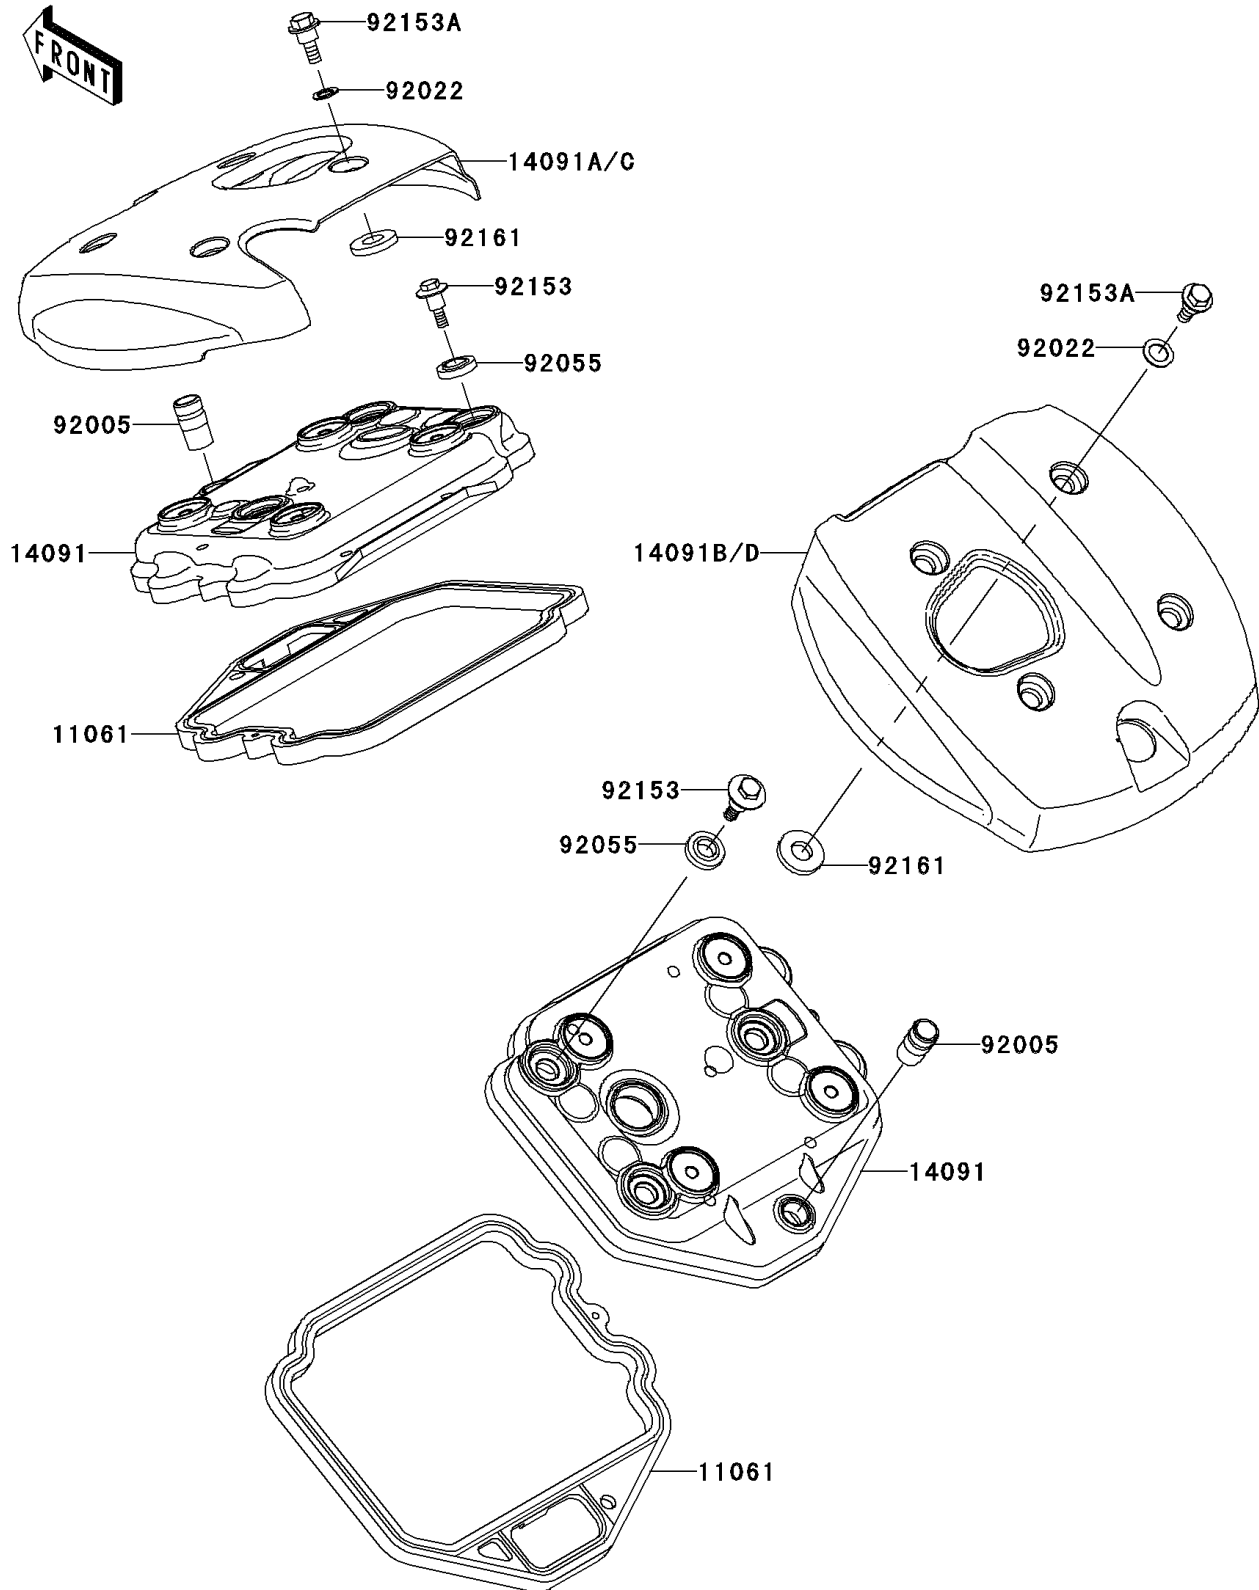

2007 Vulcan® 900 Custom PARTS DIAGRAM

Cylinder Head Cover

E1112

2007 Vulcan® 900 Custom PARTS LIST

Cylinder Head Cover

ITEM NAME	PART NUMBER	QUANTITY
GASKET,HEAD COVER (Ref # 11061)	11061-0261	1
COVER,HEAD (Ref # 14091)	14091-0506	1
COVER,TOP,FR (Ref # 14091A)	14091-0507	1
COVER,TOP,RR (Ref # 14091B)	14091-0508	1
FITTING (Ref # 92005)	92005-0052	1
WASHER,10.2X16X1 (Ref # 92022)	92022-1829	1
RING-O,HEAD COVER BOLT (Ref # 92055)	92055-1352	1
BOLT,HEAD COVER (Ref # 92153)	92153-0793	1
BOLT,FLANGED,6X19 (Ref # 92153A)	92153-1400	1
DAMPER (Ref # 92161)	92161-0366	1