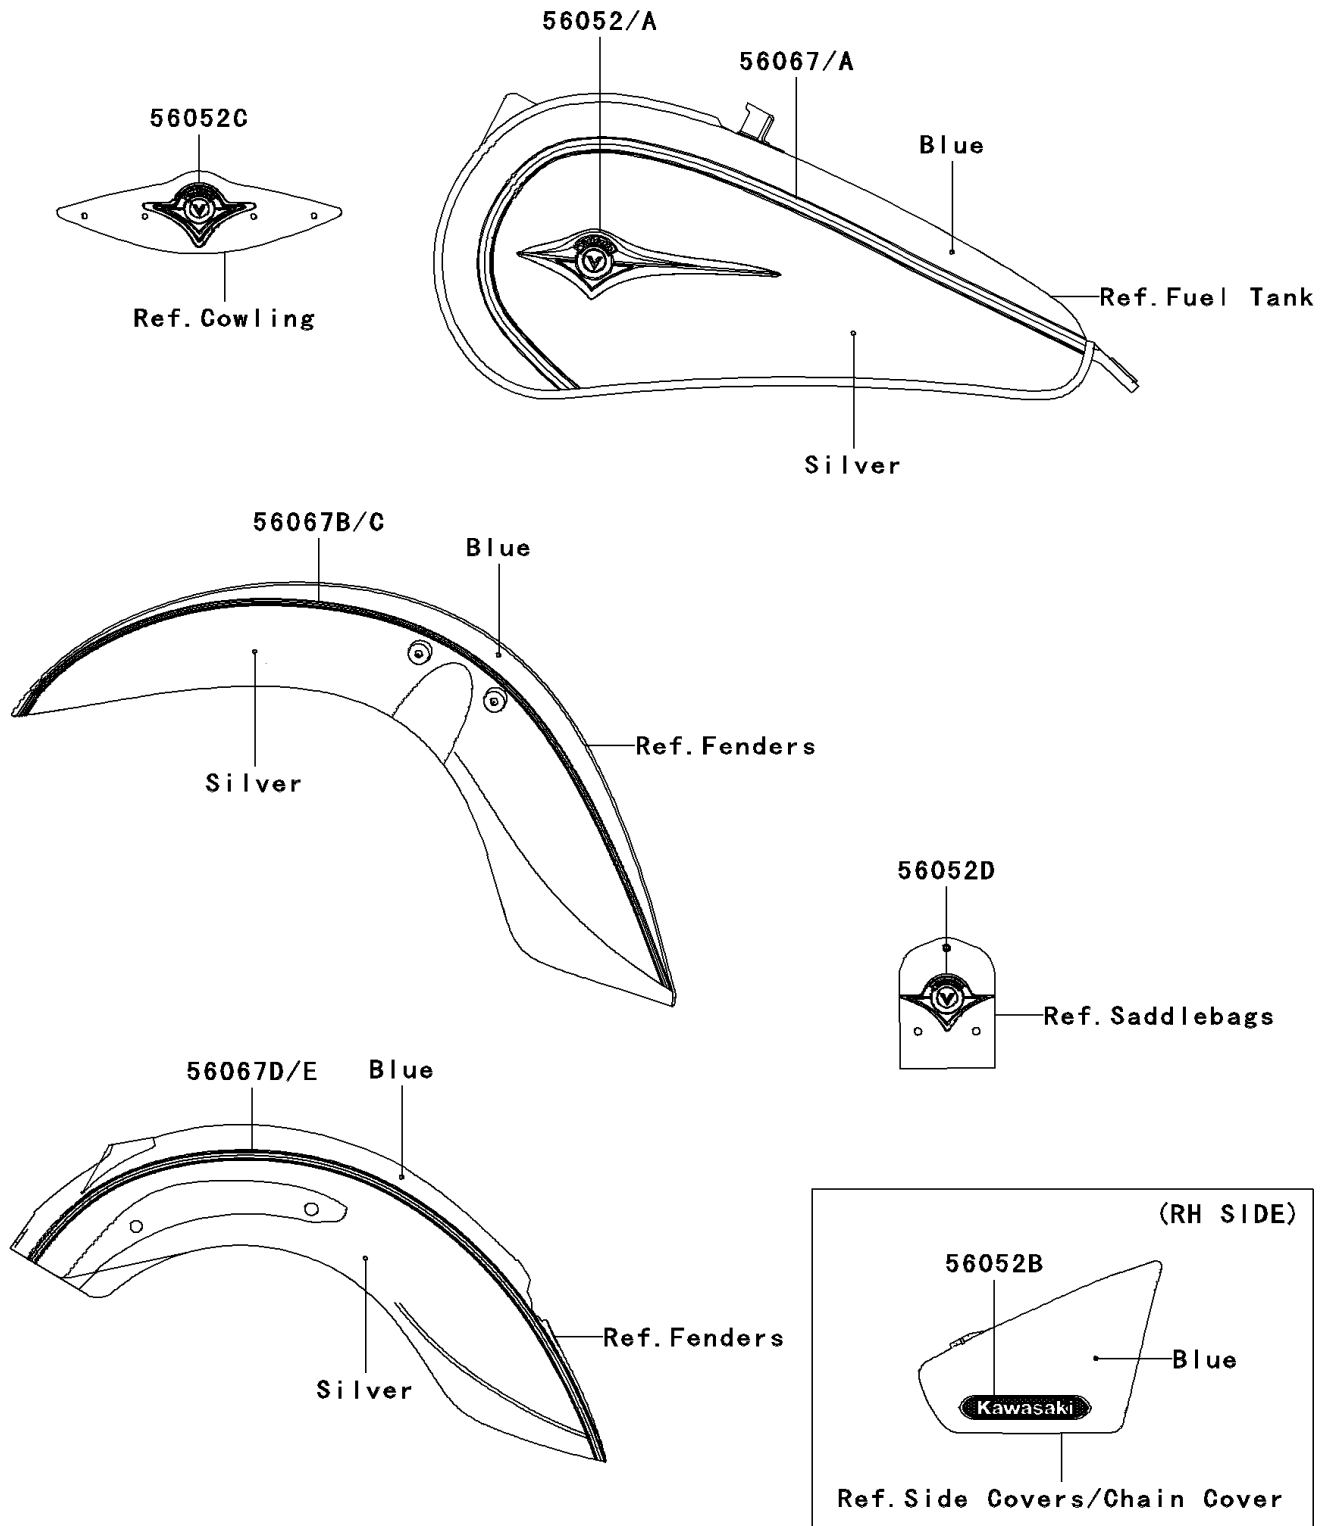

2006 Vulcan® 900 Classic LT PARTS DIAGRAM

Decals(Blue/Silver)(D6F)

F2861A

2006 Vulcan® 900 Classic LT PARTS LIST

Decals(Blue/Silver)(D6F)

ITEM NAME	PART NUMBER	QUANTITY
MARK,FUEL TANK,LH (Ref # 56052)	56052-0810	1
MARK,FUEL TANK,RH (Ref # 56052A)	56052-0811	1
MARK,SIDE COVER,RH,KAWASAKI (Ref # 56052B)	56052-0812	1
MARK,PLATE (Ref # 56052C)	56052-0851	1
MARK,BACKREST (Ref # 56052D)	56052-0852	1
PATTERN,FUEL TANK,LH (Ref # 56067)	56067-0873	1
PATTERN,FUEL TANK,RH (Ref # 56067A)	56067-0874	1
PATTERN,FR FENDER,LH (Ref # 56067B)	56067-0875	1
PATTERN,FR FENDER,RH (Ref # 56067C)	56067-0876	1
PATTERN,RR FENDER,LH (Ref # 56067D)	56067-0877	1
PATTERN,RR FENDER,RH (Ref # 56067E)	56067-0878	1