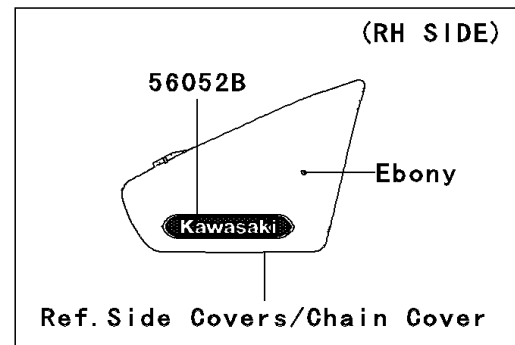

2006 Vulcan® 900 Classic LT PARTS DIAGRAM

Decals(Red/Ebony)(D6F)

F2861

2006 Vulcan® 900 Classic LT PARTS LIST

Decals(Red/Ebony)(D6F)

ITEM NAME	PART NUMBER	QUANTITY
MARK,FUEL TANK,LH (Ref # 56052)	56052-0810	1
MARK,FUEL TANK,RH (Ref # 56052A)	56052-0811	1
MARK,SIDE COVER,RH,KAWASAKI (Ref # 56052B)	56052-0812	1
MARK,PLATE (Ref # 56052C)	56052-0851	1
MARK,BACKREST (Ref # 56052D)	56052-0852	1
PATTERN,FUEL TANK,LH (Ref # 56067)	56067-0867	1
PATTERN,FUEL TANK,RH (Ref # 56067A)	56067-0868	1
PATTERN,FR FENDER,LH (Ref # 56067B)	56067-0869	1
PATTERN,FR FENDER,RH (Ref # 56067C)	56067-0870	1
PATTERN,RR FENDER,LH (Ref # 56067D)	56067-0871	1
PATTERN,RR FENDER,RH (Ref # 56067E)	56067-0872	1