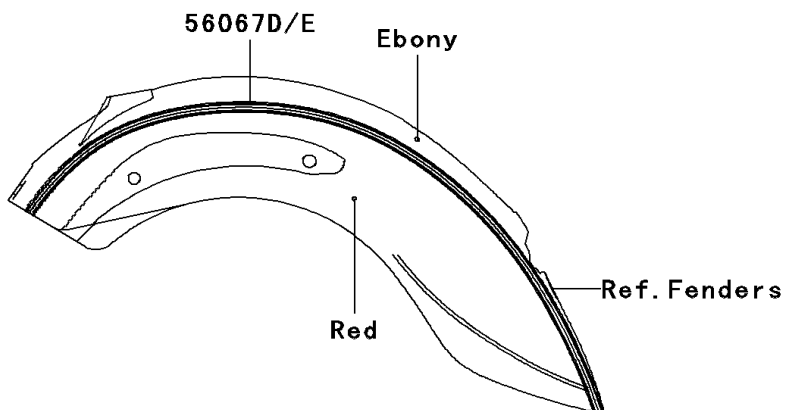

2006 Vulcan® 900 Classic LT PARTS DIAGRAM

Decals(Red/Ebony)(D6F)

F2861

2006 Vulcan® 900 Classic LT PARTS LIST

Decals(Red/Ebony)(D6F)

ITEM NAME	PART NUMBER	QUANTITY
MARK,FUEL TANK,LH (Ref # 56052)	56052-0810	1
MARK,FUEL TANK,RH (Ref # 56052A)	56052-0811	1
MARK,SIDE COVER,RH,KAWASAKI (Ref # 56052B)	56052-0812	1
MARK,PLATE (Ref # 56052C)	56052-0851	1
MARK,BACKREST (Ref # 56052D)	56052-0852	1
PATTERN,FUEL TANK,LH (Ref # 56067)	56067-0867	1
PATTERN,FUEL TANK,RH (Ref # 56067A)	56067-0868	1
PATTERN,FR FENDER,LH (Ref # 56067B)	56067-0869	1
PATTERN,FR FENDER,RH (Ref # 56067C)	56067-0870	1
PATTERN,RR FENDER,LH (Ref # 56067D)	56067-0871	1
PATTERN,RR FENDER,RH (Ref # 56067E)	56067-0872	1