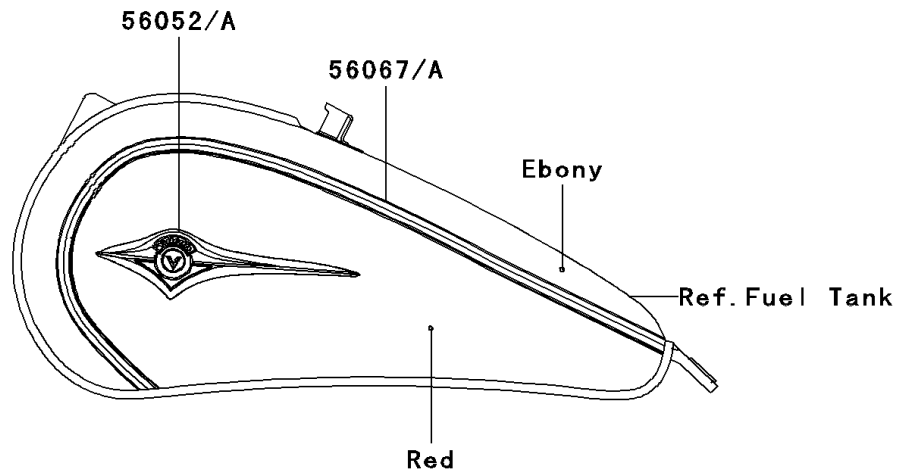

2006 Vulcan® 900 Classic LT PARTS DIAGRAM

Decals(Red/Ebony)(D6F)

F2861

2006 Vulcan® 900 Classic LT PARTS LIST

Decals(Red/Ebony)(D6F)

ITEM NAME	PART NUMBER	QUANTITY
MARK,FUEL TANK,LH (Ref # 56052)	56052-0810	1
MARK,FUEL TANK,RH (Ref # 56052A)	56052-0811	1
MARK,SIDE COVER,RH,KAWASAKI (Ref # 56052B)	56052-0812	1
MARK,PLATE (Ref # 56052C)	56052-0851	1
MARK,BACKREST (Ref # 56052D)	56052-0852	1
PATTERN,FUEL TANK,LH (Ref # 56067)	56067-0867	1
PATTERN,FUEL TANK,RH (Ref # 56067A)	56067-0868	1
PATTERN,FR FENDER,LH (Ref # 56067B)	56067-0869	1
PATTERN,FR FENDER,RH (Ref # 56067C)	56067-0870	1
PATTERN,RR FENDER,LH (Ref # 56067D)	56067-0871	1
PATTERN,RR FENDER,RH (Ref # 56067E)	56067-0872	1