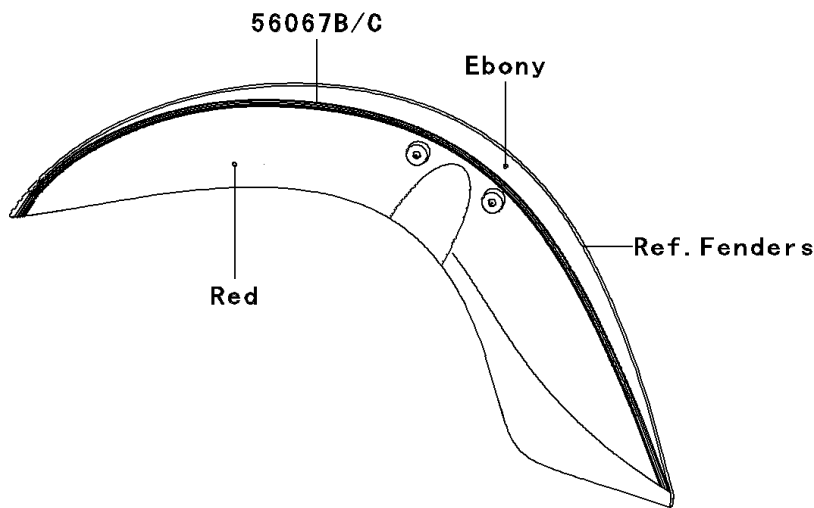

2006 Vulcan® 900 Classic LT PARTS DIAGRAM

Decals(Red/Ebony)(D6F)

F2861

2006 Vulcan® 900 Classic LT PARTS LIST

Decals(Red/Ebony)(D6F)

ITEM NAME	PART NUMBER	QUANTITY
MARK,FUEL TANK,LH (Ref # 56052)	56052-0810	1
MARK,FUEL TANK,RH (Ref # 56052A)	56052-0811	1
MARK,SIDE COVER,RH,KAWASAKI (Ref # 56052B)	56052-0812	1
MARK,PLATE (Ref # 56052C)	56052-0851	1
MARK,BACKREST (Ref # 56052D)	56052-0852	1
PATTERN,FUEL TANK,LH (Ref # 56067)	56067-0867	1
PATTERN,FUEL TANK,RH (Ref # 56067A)	56067-0868	1
PATTERN,FR FENDER,LH (Ref # 56067B)	56067-0869	1
PATTERN,FR FENDER,RH (Ref # 56067C)	56067-0870	1
PATTERN,RR FENDER,LH (Ref # 56067D)	56067-0871	1
PATTERN,RR FENDER,RH (Ref # 56067E)	56067-0872	1