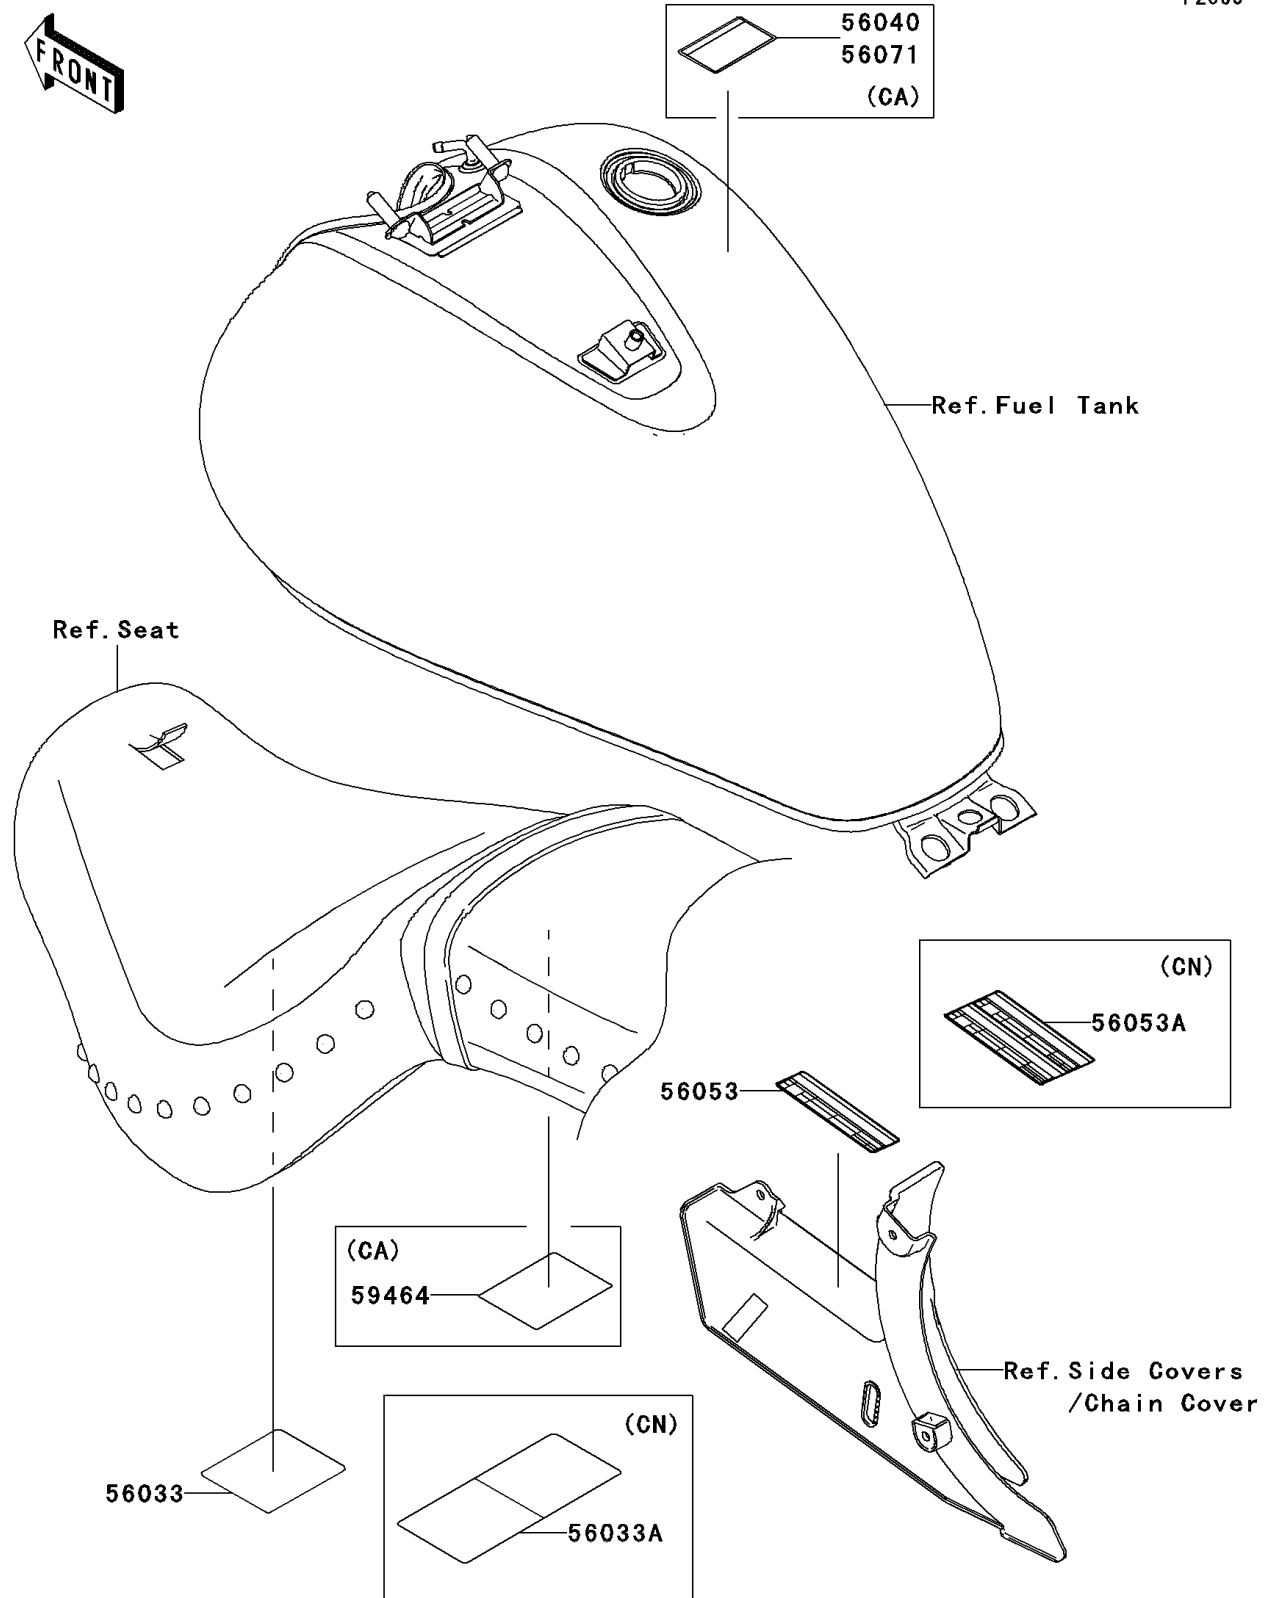

2006 Vulcan® 900 Classic LT PARTS DIAGRAM

Labels

F2860

2006 Vulcan® 900 Classic LT PARTS LIST

Labels

ITEM NAME	PART NUMBER	QUANTITY
LABEL-MANUAL,DAILY SAFETY (Ref # 56033)	56033-0140	1
LABEL-MANUAL,DAILY SAFETY (Ref # 56033A)	56033-0141	1
LABEL-WARNING,EVAPO (Ref # 56040)	56040-1121	1
LABEL-SPECIFICATION,TIRE&LOAD (Ref # 56053)	56053-0176	1
LABEL-SPECIFICATION,TIRE&LOAD (Ref # 56053A)	56053-0177	1
LABEL-CERTIFICATION,EVAPO ROUT (Ref # 59464)	59464-0684	1