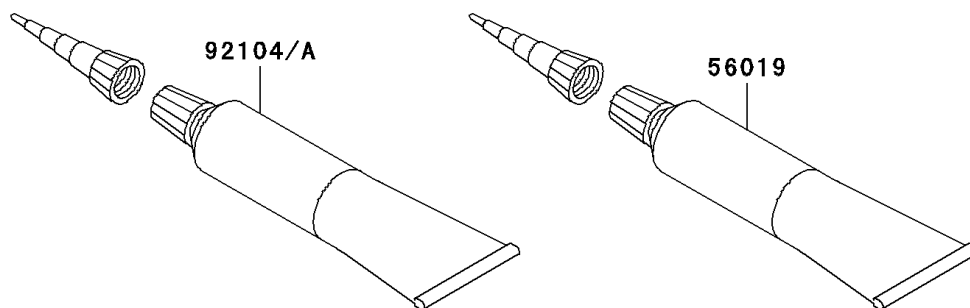

2006 Vulcan® 900 Classic LT PARTS DIAGRAM

Owner's Tools(D6F-D9F)

F2810

2006 Vulcan® 900 Classic LT PARTS LIST

Owner's Tools(D6F-D9F)

ITEM NAME	PART NUMBER	QUANTITY
TOOL-KIT (Ref # 56007)	56007-0029	1
BAG,TOOL (Ref # 56008)	56008-1075	1
GASKET-LIQUID,TB1211,WHITE (Ref # 56019)	56019-120	1
GASKET-LIQUID,TB1211F,CLEAR (Ref # 92104)	92104-0004	1
GASKET-LIQUID,TB1216B,BLACK (Ref # 92104A)	92104-1064	1
GRIP-SCREW DRIVER (Ref # 92106)	92106-1001	1
TOOL-DRIVER,#3PHILLIPS (Ref # 92107)	92107-005	1
TOOL-DRIVER,#2PHILLIPS (Ref # 92107A)	92107-1053	1
TOOL-WRENCH,HOOK (Ref # 92110)	92110-0018	1
TOOL-WRENCH,BOX,16MM (Ref # 92110A)	92110-1132	1
TOOL-WRENCH,OPEN END,10X12 (Ref # 92110B)	92110-1152	1
TOOL-WRENCH,OPEN END,14X17 (Ref # 92110C)	92110-1153	1
TOOL-WRENCH,HOOK (Ref # 92110D)	92110-1173	1
TOOL-WRENCH,ALLEN,4MM (Ref # 92110E)	92110-3703	1
TOOL-BAR,BOX END WRENCH (Ref # 92111)	92111-0002	1
TOOL-PLIERS (Ref # 92112)	92112-1001	1
TOOL-WRENCH,OPEN END,8X10 (Ref # 92126)	92126-004	1