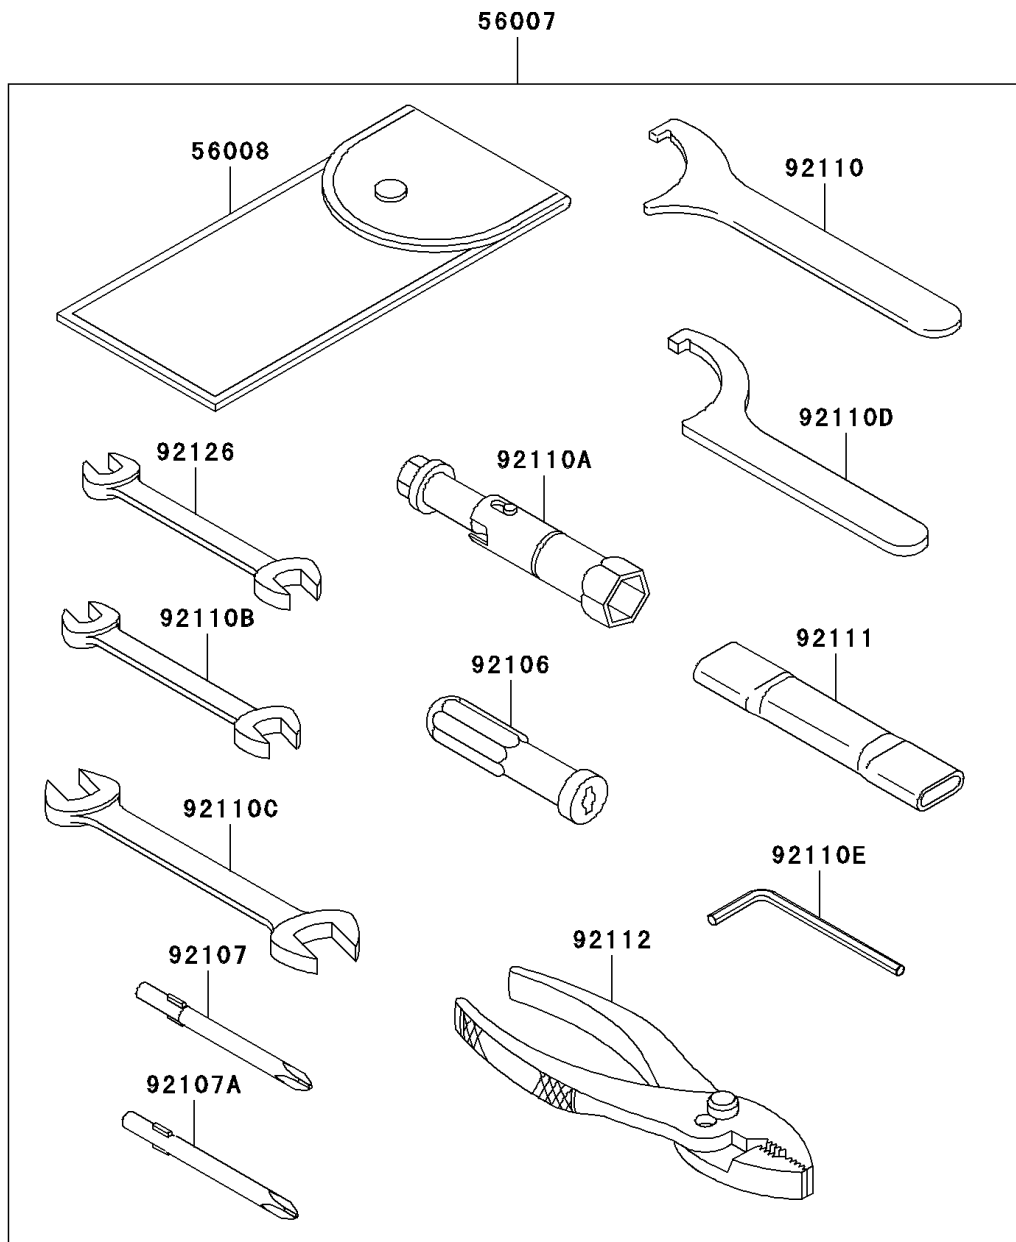

2006 Vulcan® 900 Classic LT PARTS DIAGRAM

Owner's Tools(D6F-D9F)

F2810

2006 Vulcan® 900 Classic LT PARTS LIST

Owner's Tools(D6F-D9F)

ITEM NAME	PART NUMBER	QUANTITY
TOOL-KIT (Ref # 56007)	56007-0029	1
BAG,TOOL (Ref # 56008)	56008-1075	1
GASKET-LIQUID,TB1211,WHITE (Ref # 56019)	56019-120	1
GASKET-LIQUID,TB1211F,CLEAR (Ref # 92104)	92104-0004	1
GASKET-LIQUID,TB1216B,BLACK (Ref # 92104A)	92104-1064	1
GRIP-SCREW DRIVER (Ref # 92106)	92106-1001	1
TOOL-DRIVER,#3PHILLIPS (Ref # 92107)	92107-005	1
TOOL-DRIVER,#2PHILLIPS (Ref # 92107A)	92107-1053	1
TOOL-WRENCH,HOOK (Ref # 92110)	92110-0018	1
TOOL-WRENCH,BOX,16MM (Ref # 92110A)	92110-1132	1
TOOL-WRENCH,OPEN END,10X12 (Ref # 92110B)	92110-1152	1
TOOL-WRENCH,OPEN END,14X17 (Ref # 92110C)	92110-1153	1
TOOL-WRENCH,HOOK (Ref # 92110D)	92110-1173	1
TOOL-WRENCH,ALLEN,4MM (Ref # 92110E)	92110-3703	1
TOOL-BAR,BOX END WRENCH (Ref # 92111)	92111-0002	1
TOOL-PLIERS (Ref # 92112)	92112-1001	1
TOOL-WRENCH,OPEN END,8X10 (Ref # 92126)	92126-004	1