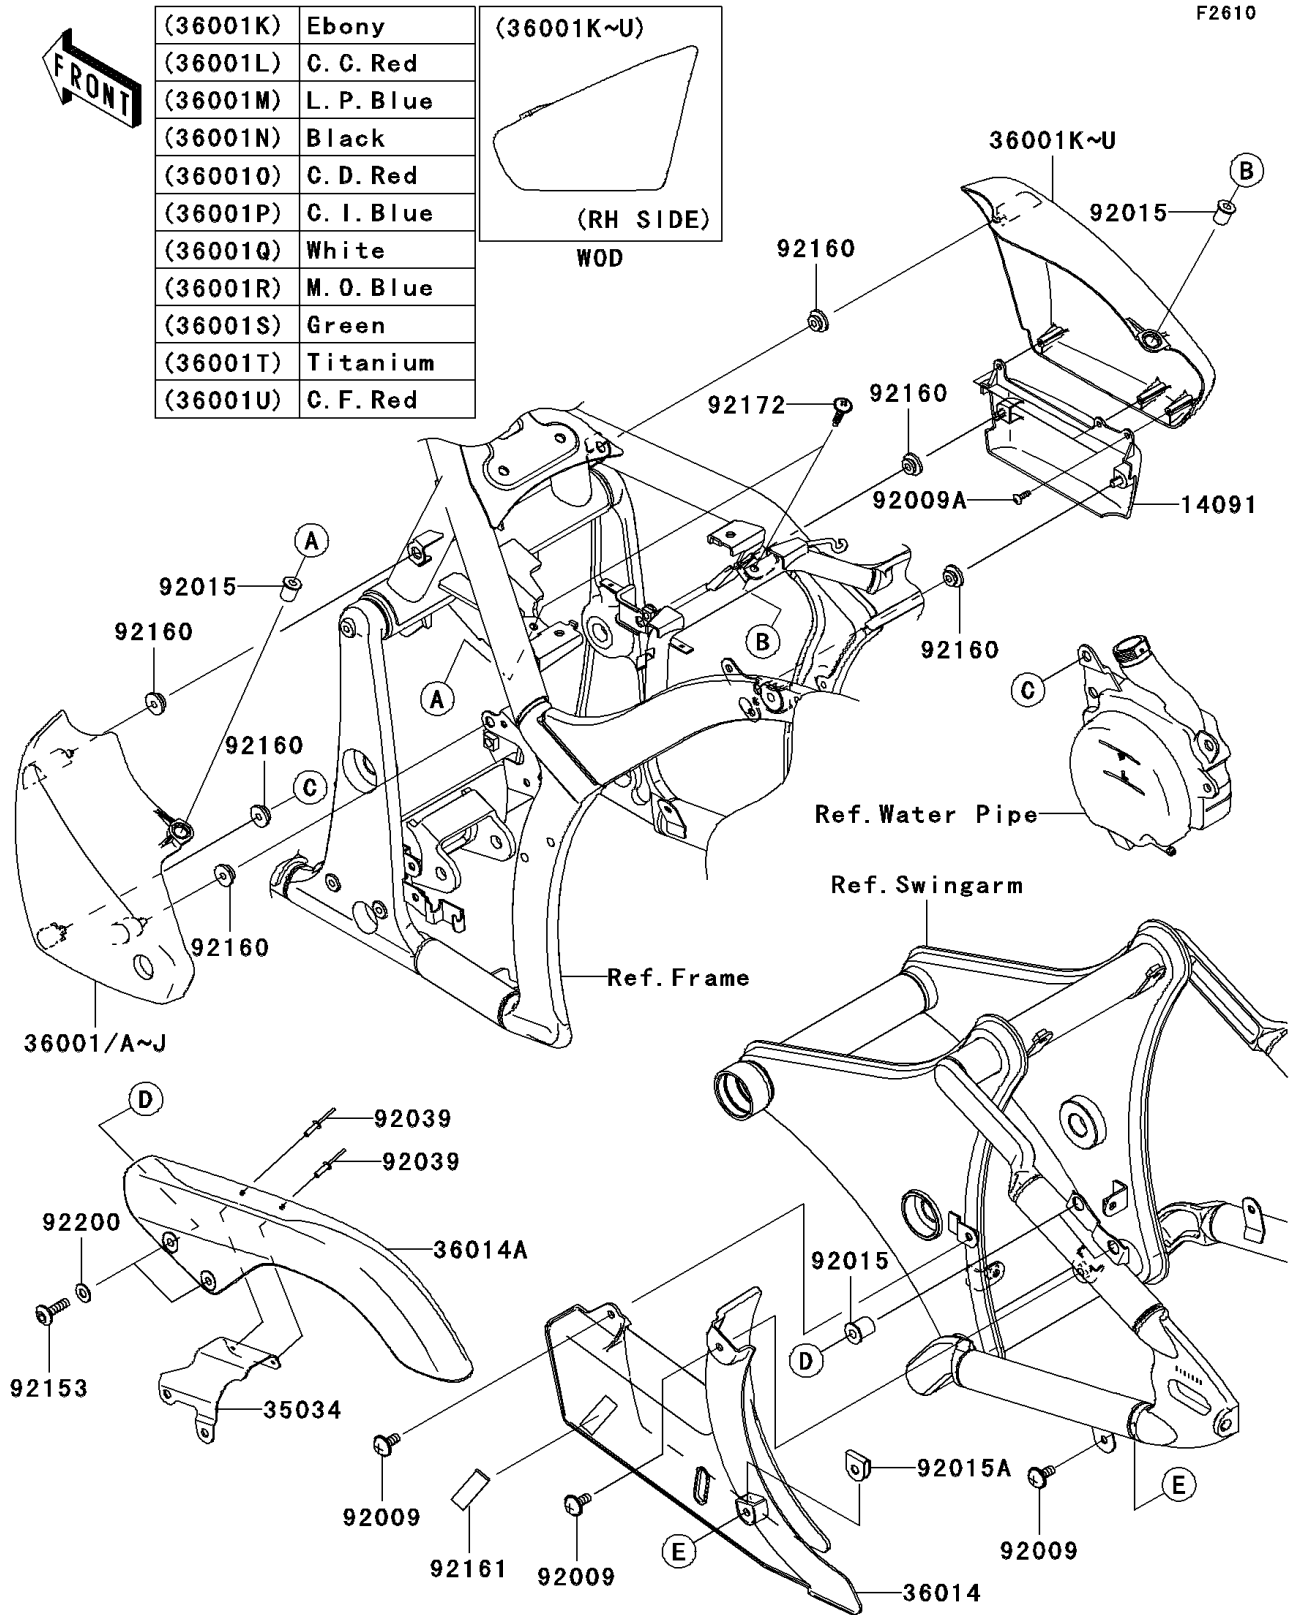

## 2006 Vulcan® 900 Classic LT PARTS DIAGRAM

Side Covers/Chain Cover

## 2006 Vulcan® 900 Classic LT PARTS LIST

Side Covers/Chain Cover

| ITEM NAME                             | PART NUMBER    | QUANTITY |
|---------------------------------------|----------------|----------|
| COVER,SIDE COVER,RH (Ref # 14091)     | 14091-0641     | 1        |
| REINFORCE (Ref # 35034)               | 35034-0082     | 1        |
| COVER-SIDE,LH,EBONY (Ref # 36001)     | 36001-0081-H8  | 1        |
| COVER-SIDE,LH,M.O.BLUE (Ref # 36001G) | 36001-0081-726 | 1        |
| COVER-SIDE,RH,EBONY (Ref # 36001K)    | 36001-0082-H8  | 1        |
| COVER-SIDE,RH,M.O.BLUE (Ref # 36001R) | 36001-0082-726 | 1        |
| CASE-CHAIN,LWR (Ref # 36014)          | 36014-0031     | 1        |
| CASE-CHAIN,UPP (Ref # 36014A)         | 36014-0032     | 1        |
| SCREW,6X14 (Ref # 92009)              | 92009-1662     | 1        |
| SCREW,TAPPING,4X14 (Ref # 92009A)     | 92009-1792     | 1        |
| NUT (Ref # 92015)                     | 92015-1700     | 1        |
| NUT,CLIP,6MM (Ref # 92015A)           | 92015-1904     | 1        |
| RIVET (Ref # 92039)                   | 92039-1251     | 1        |
| BOLT,SOCKET,6X22 (Ref # 92153)        | 92153-1356     | 1        |
| DAMPER (Ref # 92160)                  | 92160-1613     | 1        |
| DAMPER (Ref # 92161)                  | 92161-0124     | 1        |
| SCREW,6X26 (Ref # 92172)              | 92172-0137     | 1        |
| WASHER,6.5X14X1 (Ref # 92200)         | 92200-1388     | 1        |