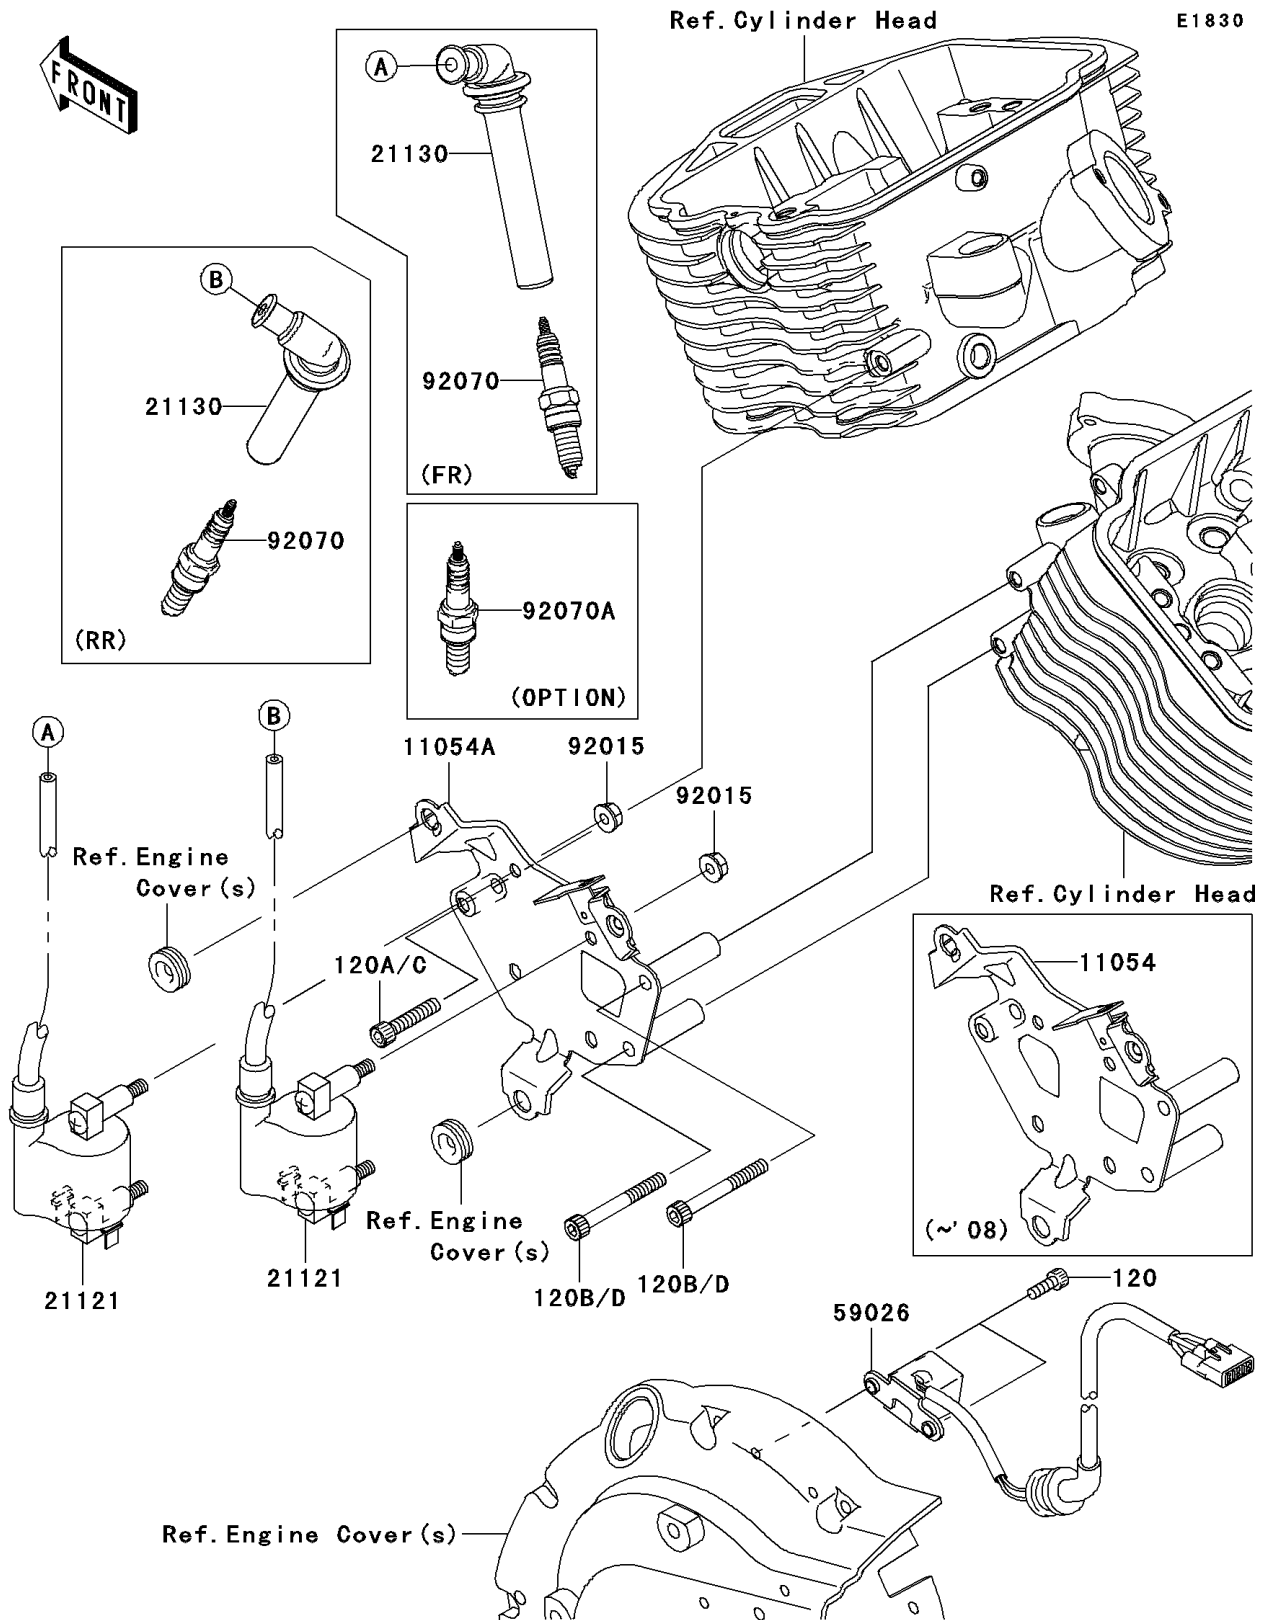

2006 Vulcan® 900 Classic LT PARTS DIAGRAM

Ignition System

2006 Vulcan® 900 Classic LT PARTS LIST

Ignition System

ITEM NAME	PART NUMBER	QUANTITY
BOLT-SOCKET,5X14 (Ref # 120)	120CA0514	1
BOLT-SOCKET,6X35 (Ref # 120C)	120CB0635	1
BOLT-SOCKET,6X55 (Ref # 120D)	120CB0655	1
BRACKET,IGNITION COIL (Ref # 11054)	11054-0766	1
COIL-IGNITION (Ref # 21121)	21121-0027	1
CAP-SPARK PLUG (Ref # 21130)	21130-1075	1
COIL-PULSING (Ref # 59026)	59026-0017	1
NUT,FLANGED,6MM (Ref # 92015)	92015-1367	1
PLUG-SPARK,CPR7EA-9(NGK) (Ref # 92070)	92070-0022	1
PLUG-SPARK,CPR8EA-9(NGK) (Ref # 92070A)	92070-0029	1