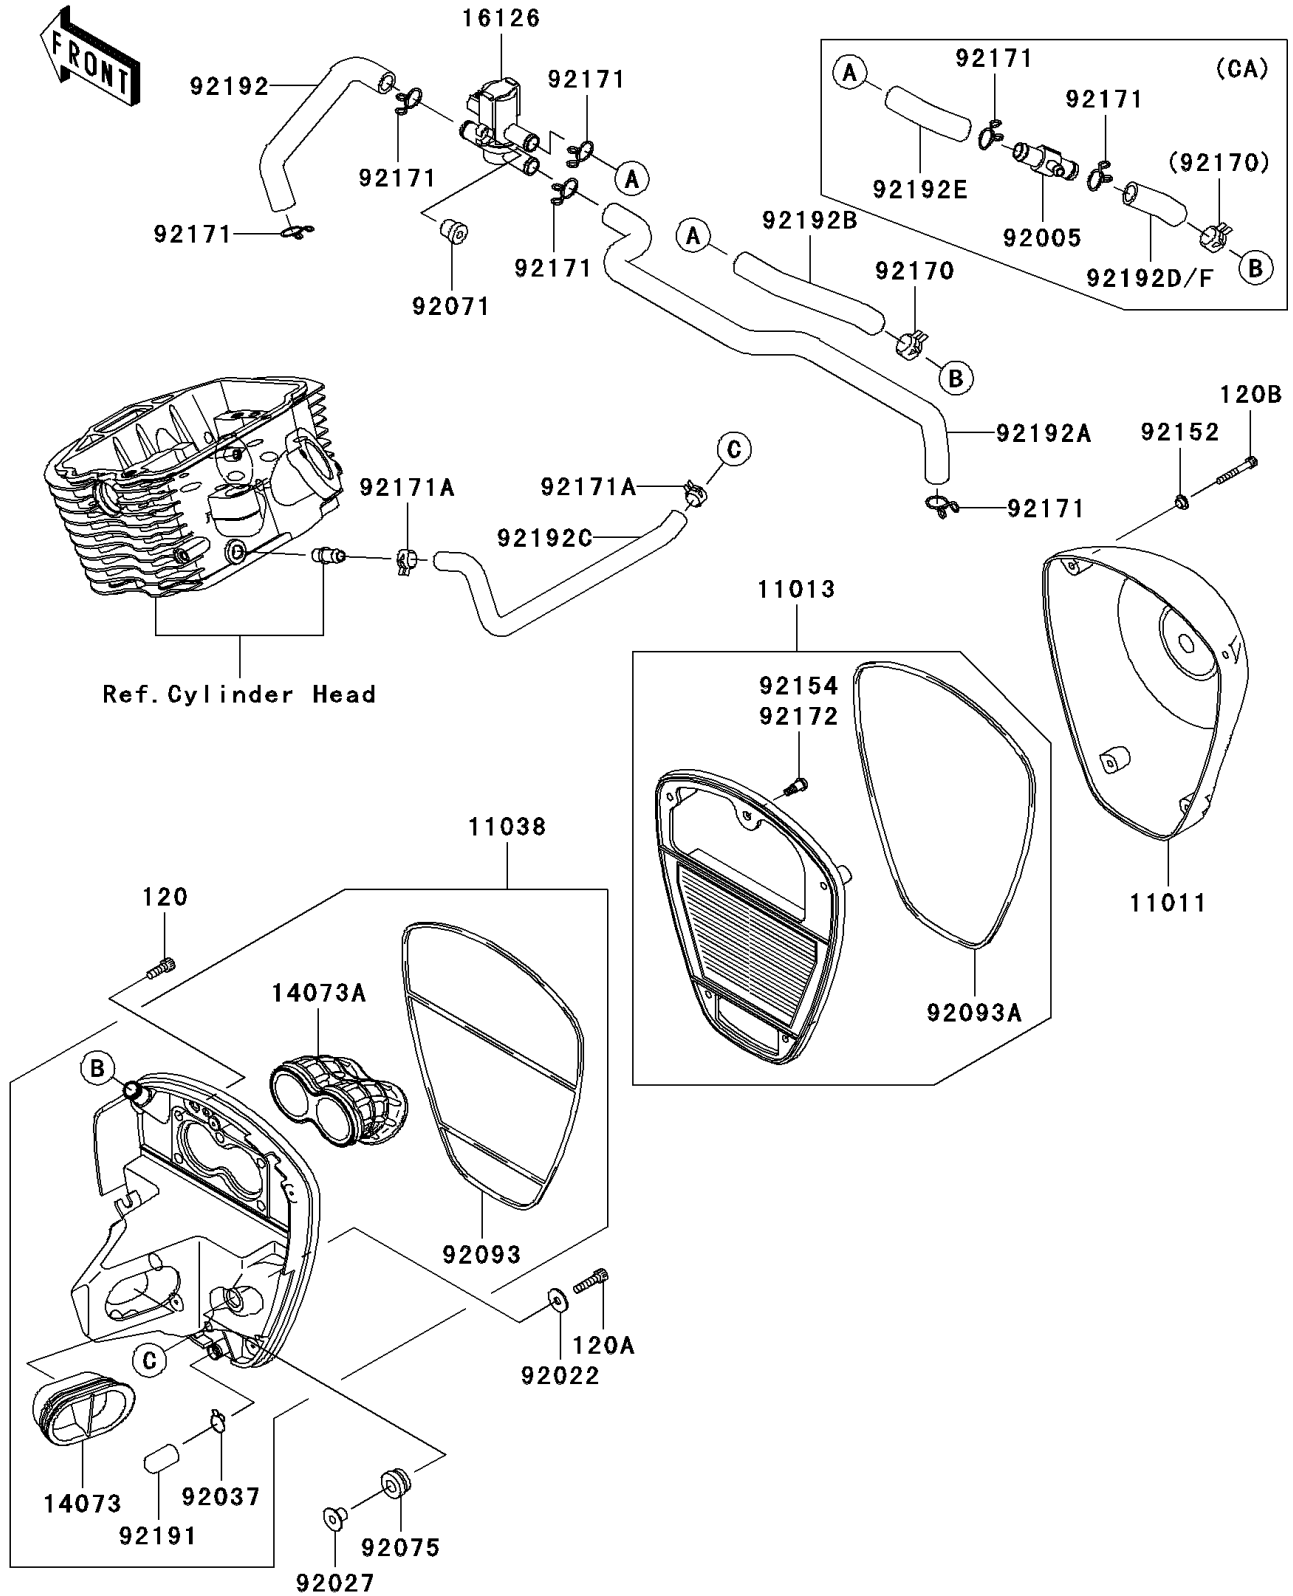

2006 Vulcan® 900 Classic LT PARTS DIAGRAM

Air Cleaner

E1130

2006 Vulcan® 900 Classic LT PARTS LIST

Air Cleaner

ITEM NAME	PART NUMBER	QUANTITY
BOLT-SOCKET,6X18 (Ref # 120)	120CA0618	1
BOLT-SOCKET,6X25 (Ref # 120A)	120CA0625	1
BOLT-SOCKET,5X35 (Ref # 120B)	120CC0535	1
CASE-AIR FILTER (Ref # 11011)	11011-0080	1
ELEMENT-AIR FILTER (Ref # 11013)	11013-0015	1
CASE-ASSY-AIR FILTER (Ref # 11038)	11038-0015	1
DUCT,INTAKE (Ref # 14073)	14073-0103	1
DUCT,THROTTLE BODY (Ref # 14073A)	14073-0104	1
VALVE,AIR SWITCHING (Ref # 16126)	16126-1437	1
WASHER,6.5X20X1.6 (Ref # 92022)	92022-1557	1
COLLAR,L=12 (Ref # 92027)	92027-1062	1
CLAMP,14.5MM (Ref # 92037)	92037-1900	1
GROMMET (Ref # 92071)	92071-0026	1
DAMPER,RUBBER (Ref # 92075)	92075-1123	1
SEAL (Ref # 92093)	92093-0054	1
SEAL (Ref # 92093A)	92093-0057	1
COLLAR (Ref # 92152)	92152-0451	1
CLAMP (Ref # 92170)	92170-1989	1
CLAMP (Ref # 92171A)	92171-1441	1
SCREW,5X16.5 (Ref # 92172)	92172-0091	1
TUBE (Ref # 92191)	92191-1704	1
TUBE,ASV-FR HEAD (Ref # 92192)	92192-0266	1
TUBE,ASV-RR HEAD (Ref # 92192A)	92192-0267	1
TUBE,BLOWBY (Ref # 92192C)	92192-0269	1
FITTING (Ref # 92005)	92005-0054	1
CLAMP (Ref # 92171)	92171-0790	2
TUBE,A/C-ASV (Ref # 92192B)	92192-0268	1
TUBE,A/C-FITTING (Ref # 92192D)	92192-0344	1
TUBE,ASV-FITTING (Ref # 92192E)	92192-0345	1