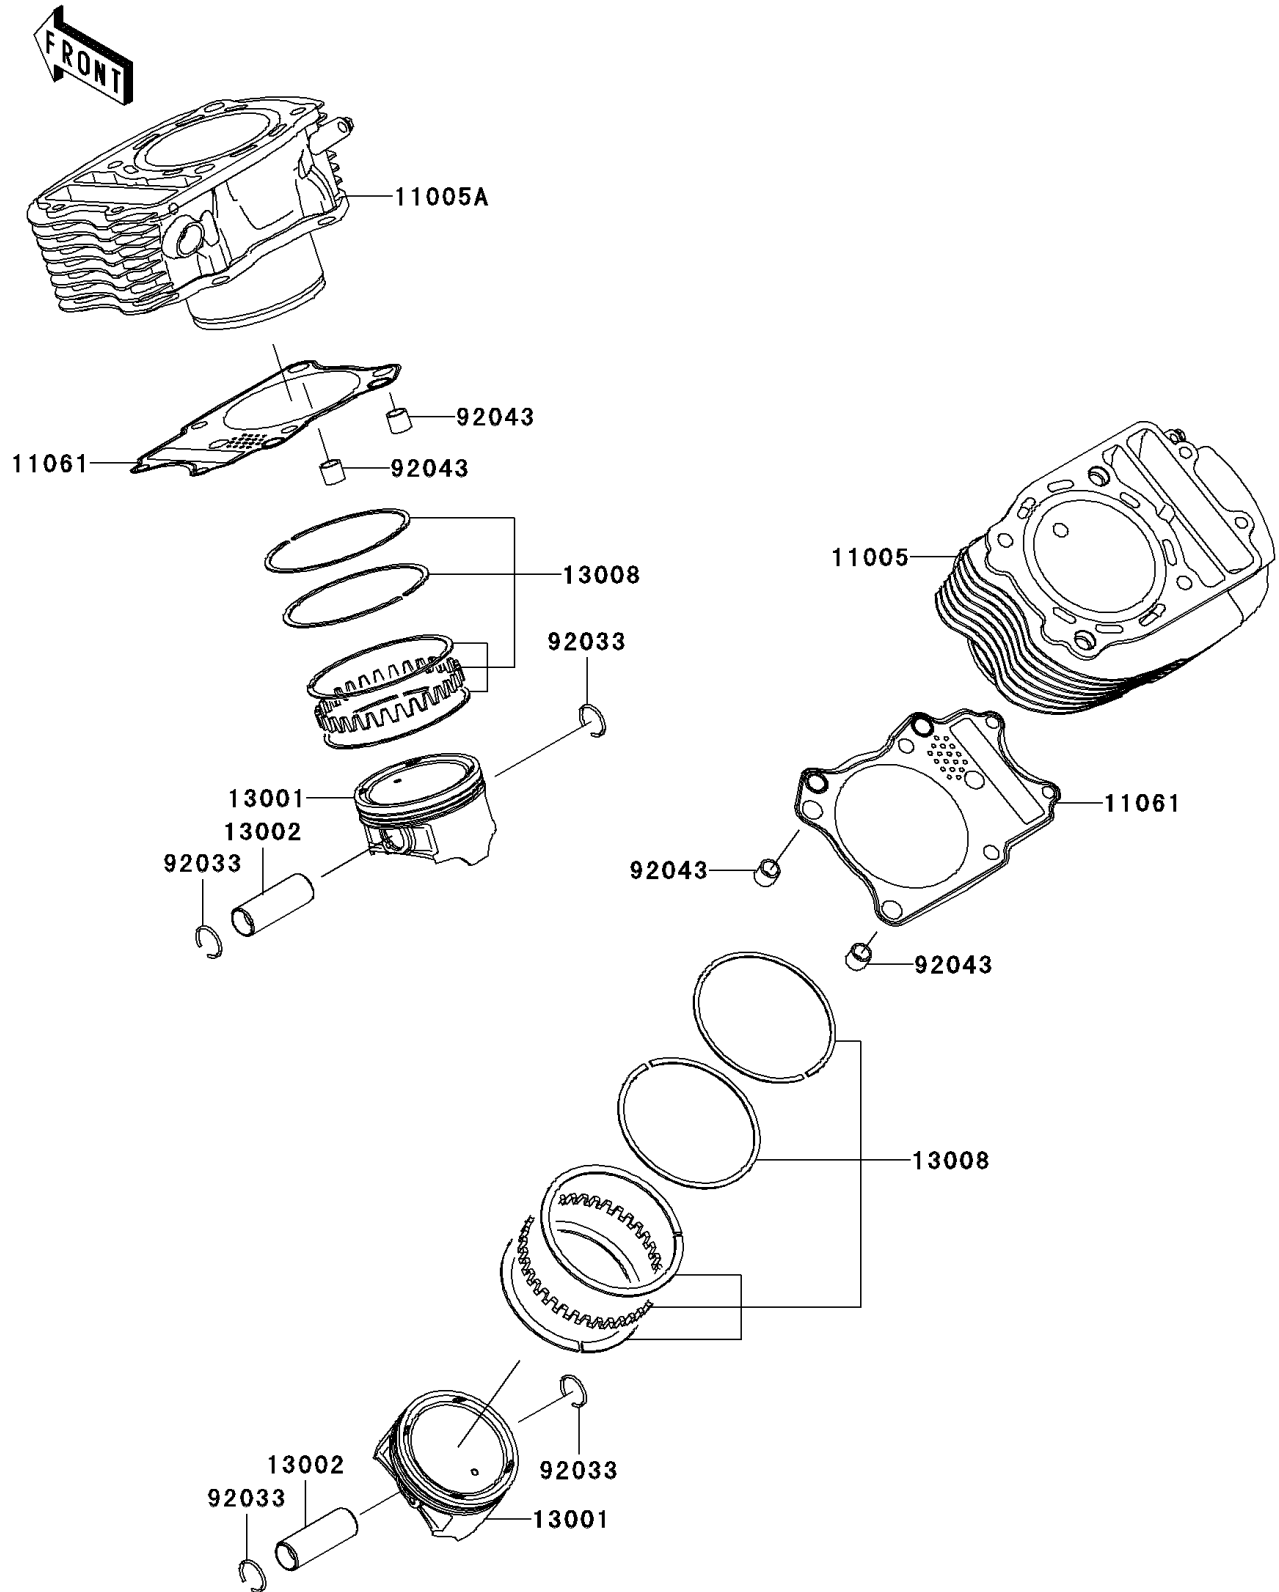

## 2006 Vulcan® 900 Classic LT PARTS DIAGRAM

Cylinder/Piston(s)

E1120

## 2006 Vulcan® 900 Classic LT PARTS LIST

Cylinder/Piston(s)

ITEM NAME	PART NUMBER	QUANTITY
CYLINDER-ENGINE,RR (Ref # 11005)	11005-0062	1
CYLINDER-ENGINE,FR (Ref # 11005A)	11005-0085	1
GASKET,CYLINDER BASE (Ref # 11061)	11061-0284	1
PISTON-ENGINE (Ref # 13001)	13001-0067	1
PIN-PISTON (Ref # 13002)	13002-0011	1
RING-SET-PISTON (Ref # 13008)	13008-0021	1
RING-SNAP (Ref # 92033)	92033-1188	1
PIN,11X14X12.3 (Ref # 92043)	92043-1266	1