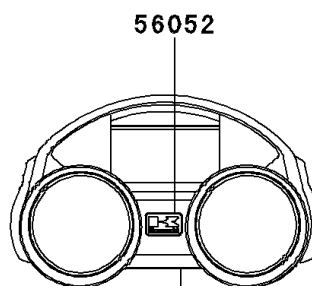

2013 NINJA® ZX™-14R ABS PARTS DIAGRAM

Decals(White)(FDF)(CA,US)

F2861A

2013 NINJA® ZX™-14R ABS PARTS LIST

Decals(White)(FDF)(CA,US)

ITEM NAME	PART NUMBER	QUANTITY
MARK,K.KAWASAKI (Ref # 56052)	56052-1202	1
MARK,FUEL TANK,KAWASAKI (Ref # 56054)	56054-0948	1
MARK,SIDE COWLING,NINJA (Ref # 56054A)	56054-0949	1
MARK,TAIL COVER,ZX-14R (Ref # 56054B)	56054-0950	1
MARK,FR FENDER,KTRC (Ref # 56054C)	56054-1146	1