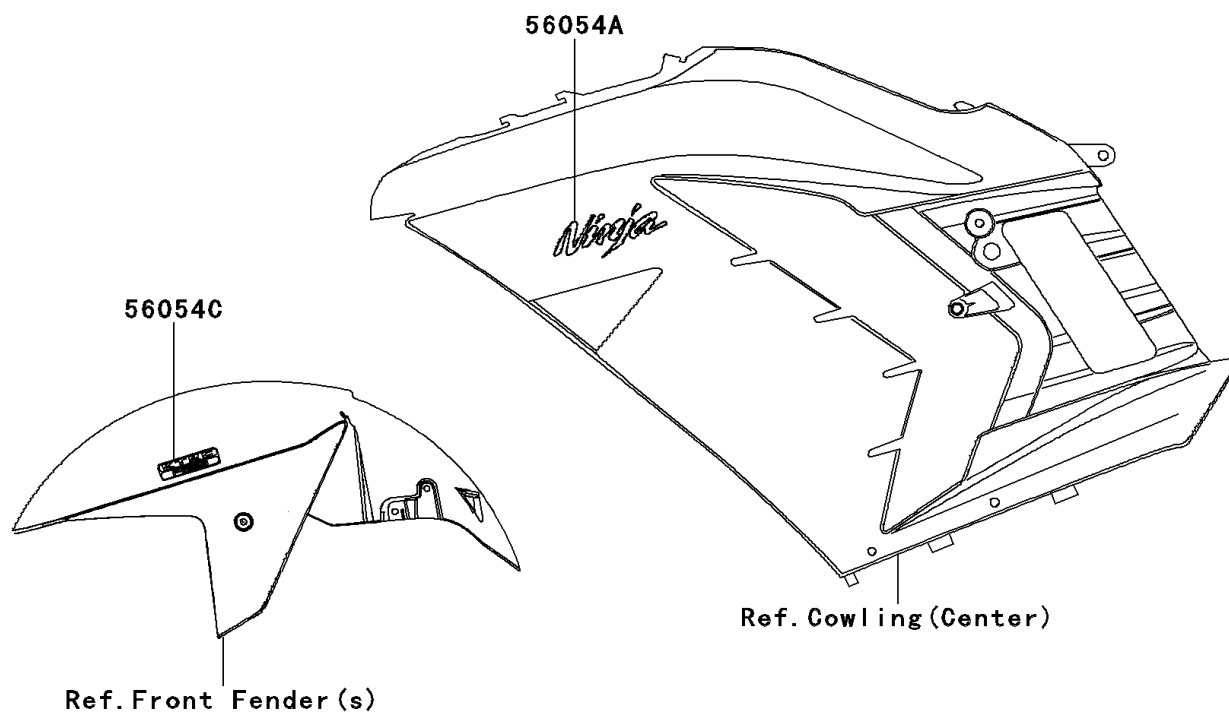

2013 NINJA® ZX™-14R ABS PARTS DIAGRAM

Decals(White)(FDF)(CA,US)

F2861A

2013 NINJA® ZX™-14R ABS PARTS LIST

Decals(White)(FDF)(CA,US)

ITEM NAME	PART NUMBER	QUANTITY
MARK,K.KAWASAKI (Ref # 56052)	56052-1202	1
MARK,FUEL TANK,KAWASAKI (Ref # 56054)	56054-0948	1
MARK,SIDE COWLING,NINJA (Ref # 56054A)	56054-0949	1
MARK,TAIL COVER,ZX-14R (Ref # 56054B)	56054-0950	1
MARK,FR FENDER,KTRC (Ref # 56054C)	56054-1146	1