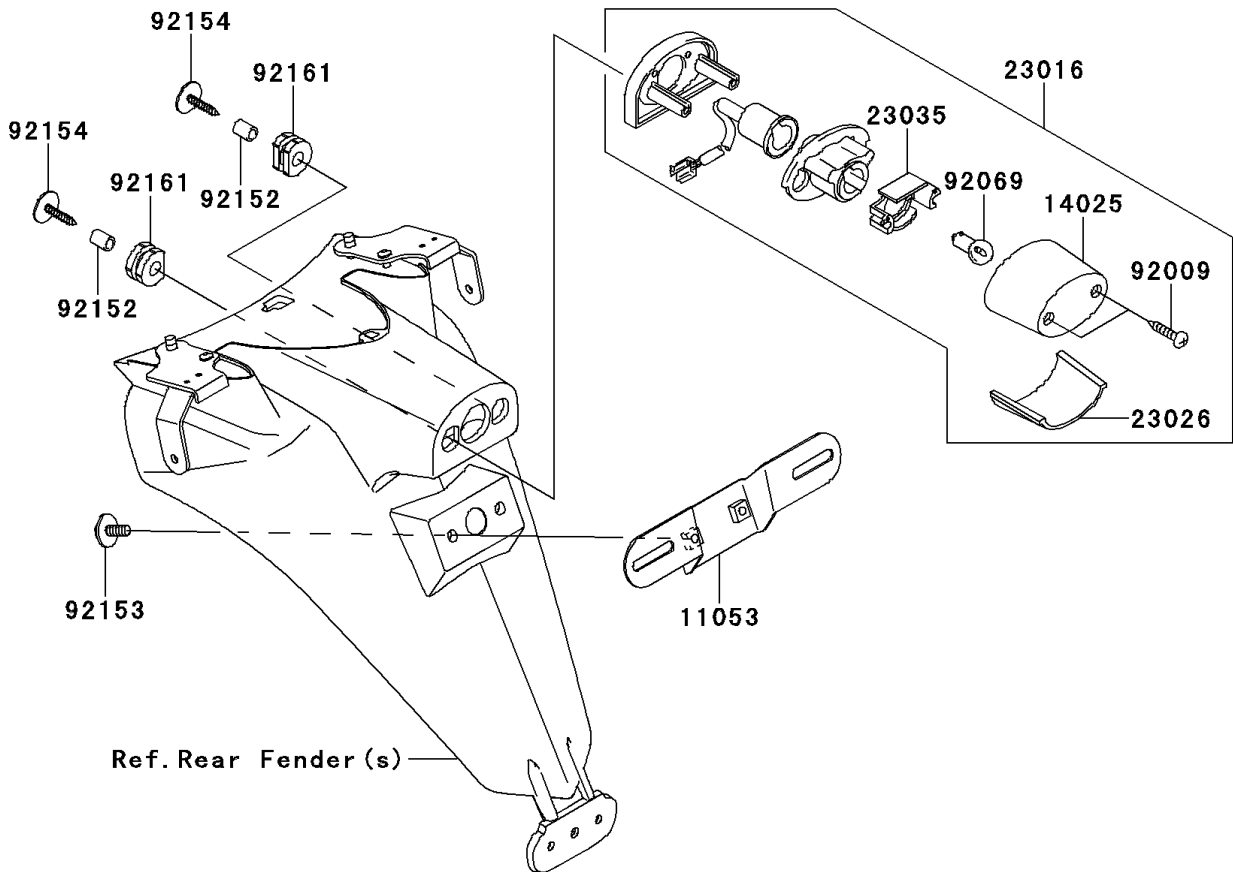

2013 NINJA® ZX™-14R ABS PARTS DIAGRAM

Taillight(s)

F2720

2013 NINJA® ZX™-14R ABS PARTS LIST

Taillight(s)

ITEM NAME	PART NUMBER	QUANTITY
BRACKET,LICENSE (Ref # 11053)	11053-0400	1
COVER,LICENSE LAMP (Ref # 14025)	14025-1725	1
LAMP-ASSY,LICENSE (Ref # 23016)	23016-1200	1
LAMP-TAIL (Ref # 23025)	23025-0021	1
LENS,LICENSE LAMP (Ref # 23026)	23026-1064	1
REFLECTOR-LAMP,LICENSE (Ref # 23035)	23035-1066	1
PAD (Ref # 39156)	39156-0869	1
SCREW,TAPPING,4X20 (Ref # 92009)	92009-1378	1
BULB,12V 5W (Ref # 92069)	92069-1055	1
COLLAR,6X9X11.5 (Ref # 92152)	92152-0372	1
BOLT,6X16 (Ref # 92153)	92153-1423	1
BOLT,TAPPING,WASHER,5X25 (Ref # 92154)	92154-0261	1
DAMPER (Ref # 92160)	92160-1167	1
DAMPER (Ref # 92161)	92161-0776	1
SCREW,TAPPING,5X16 (Ref # 92172)	92172-0238	1
WASHER,5.5X20X1.2 (Ref # 92200)	92200-0284	1