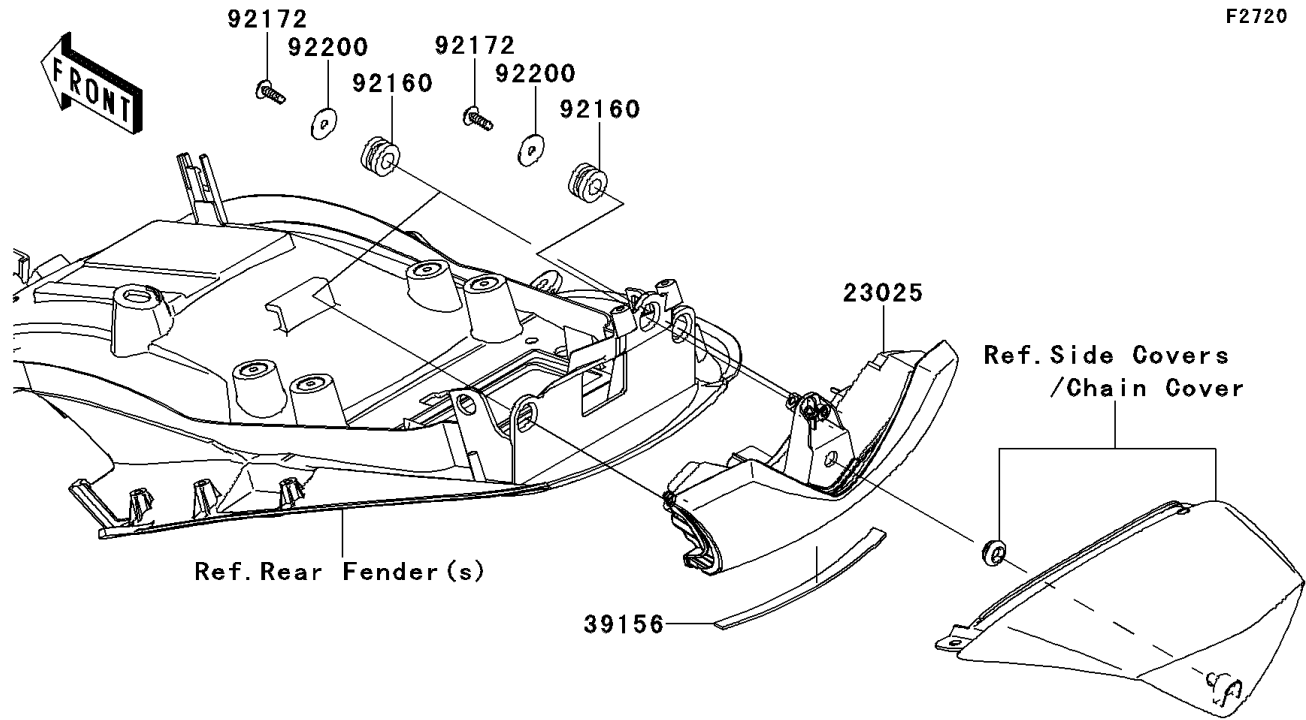

2013 NINJA® ZX™-14R ABS PARTS DIAGRAM

Taillight(s)

F2720

2013 NINJA® ZX™-14R ABS PARTS LIST

Taillight(s)

ITEM NAME	PART NUMBER	QUANTITY
BRACKET,LICENSE (Ref # 11053)	11053-0400	1
COVER,LICENSE LAMP (Ref # 14025)	14025-1725	1
LAMP-ASSY,LICENSE (Ref # 23016)	23016-1200	1
LAMP-TAIL (Ref # 23025)	23025-0021	1
LENS,LICENSE LAMP (Ref # 23026)	23026-1064	1
REFLECTOR-LAMP,LICENSE (Ref # 23035)	23035-1066	1
PAD (Ref # 39156)	39156-0869	1
SCREW,TAPPING,4X20 (Ref # 92009)	92009-1378	1
BULB,12V 5W (Ref # 92069)	92069-1055	1
COLLAR,6X9X11.5 (Ref # 92152)	92152-0372	1
BOLT,6X16 (Ref # 92153)	92153-1423	1
BOLT,TAPPING,WASHER,5X25 (Ref # 92154)	92154-0261	1
DAMPER (Ref # 92160)	92160-1167	1
DAMPER (Ref # 92161)	92161-0776	1
SCREW,TAPPING,5X16 (Ref # 92172)	92172-0238	1
WASHER,5.5X20X1.2 (Ref # 92200)	92200-0284	1