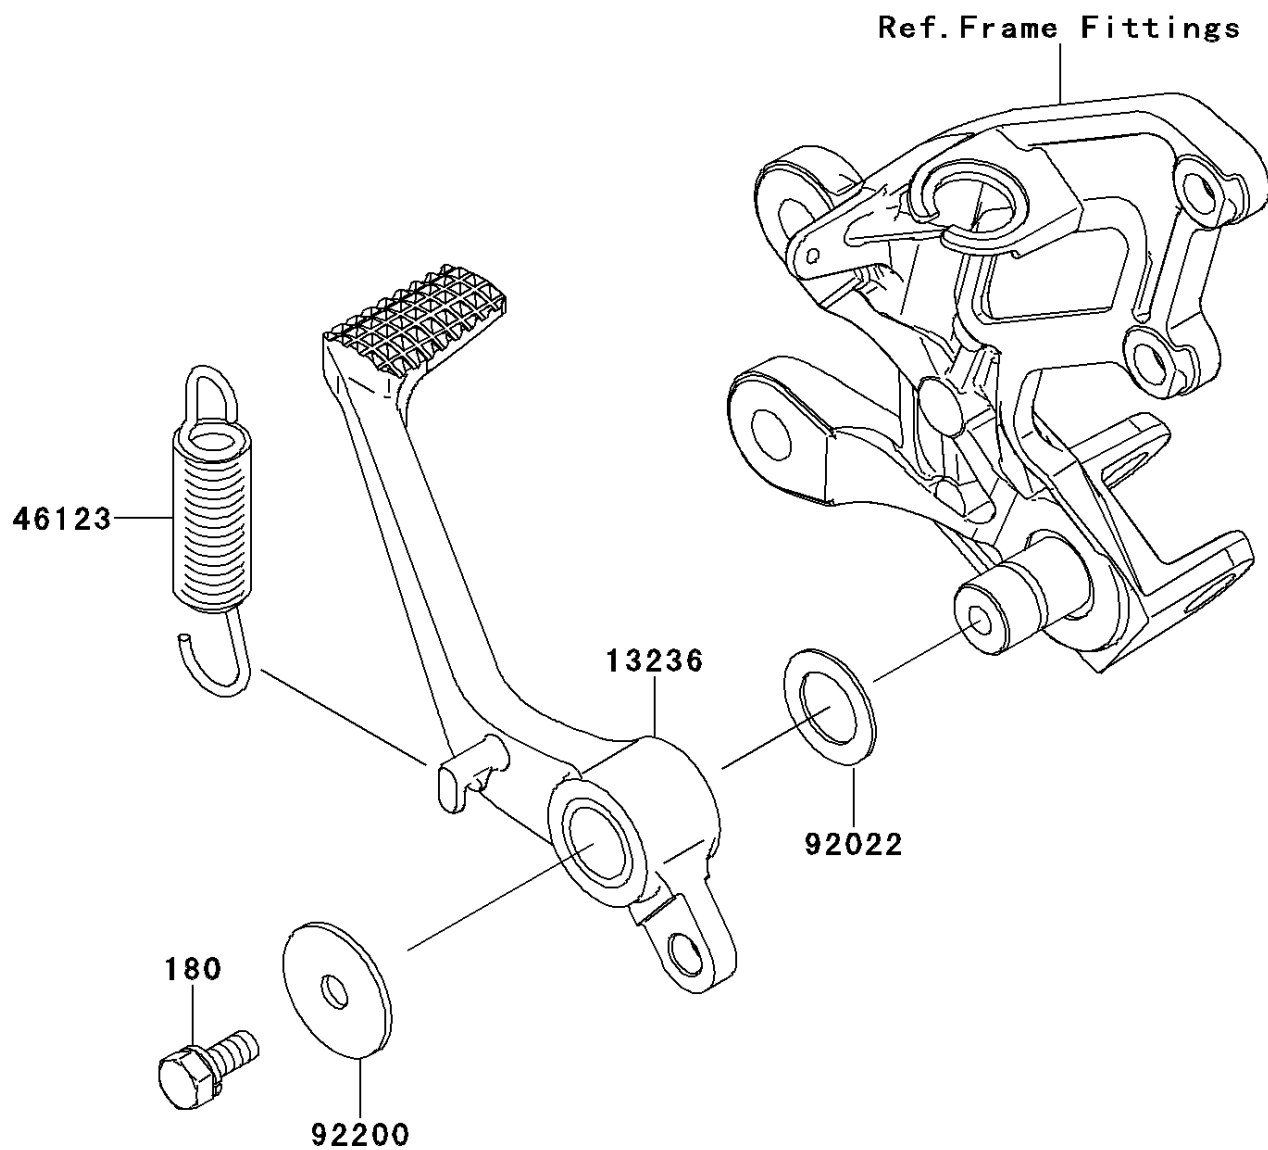

2013 NINJA® ZX™-14R ABS PARTS DIAGRAM

Brake Pedal/Torque Link

F2260

2013 NINJA® ZX™-14R ABS PARTS LIST

Brake Pedal/Torque Link

ITEM NAME	PART NUMBER	QUANTITY
BOLT-UPSET-WS,6X14 (Ref # 180)	180BA0614	1
LEVER-COMP,BRAKE PEDAL (Ref # 13236)	13236-0096	1
SPRING-COMP,BRAKE PEDAL RETURN (Ref # 46123)	46123-0003	1
WASHER,15.3X24X1 (Ref # 92022)	92022-326	1
WASHER,7X28X1.6 (Ref # 92200)	92200-0279	1