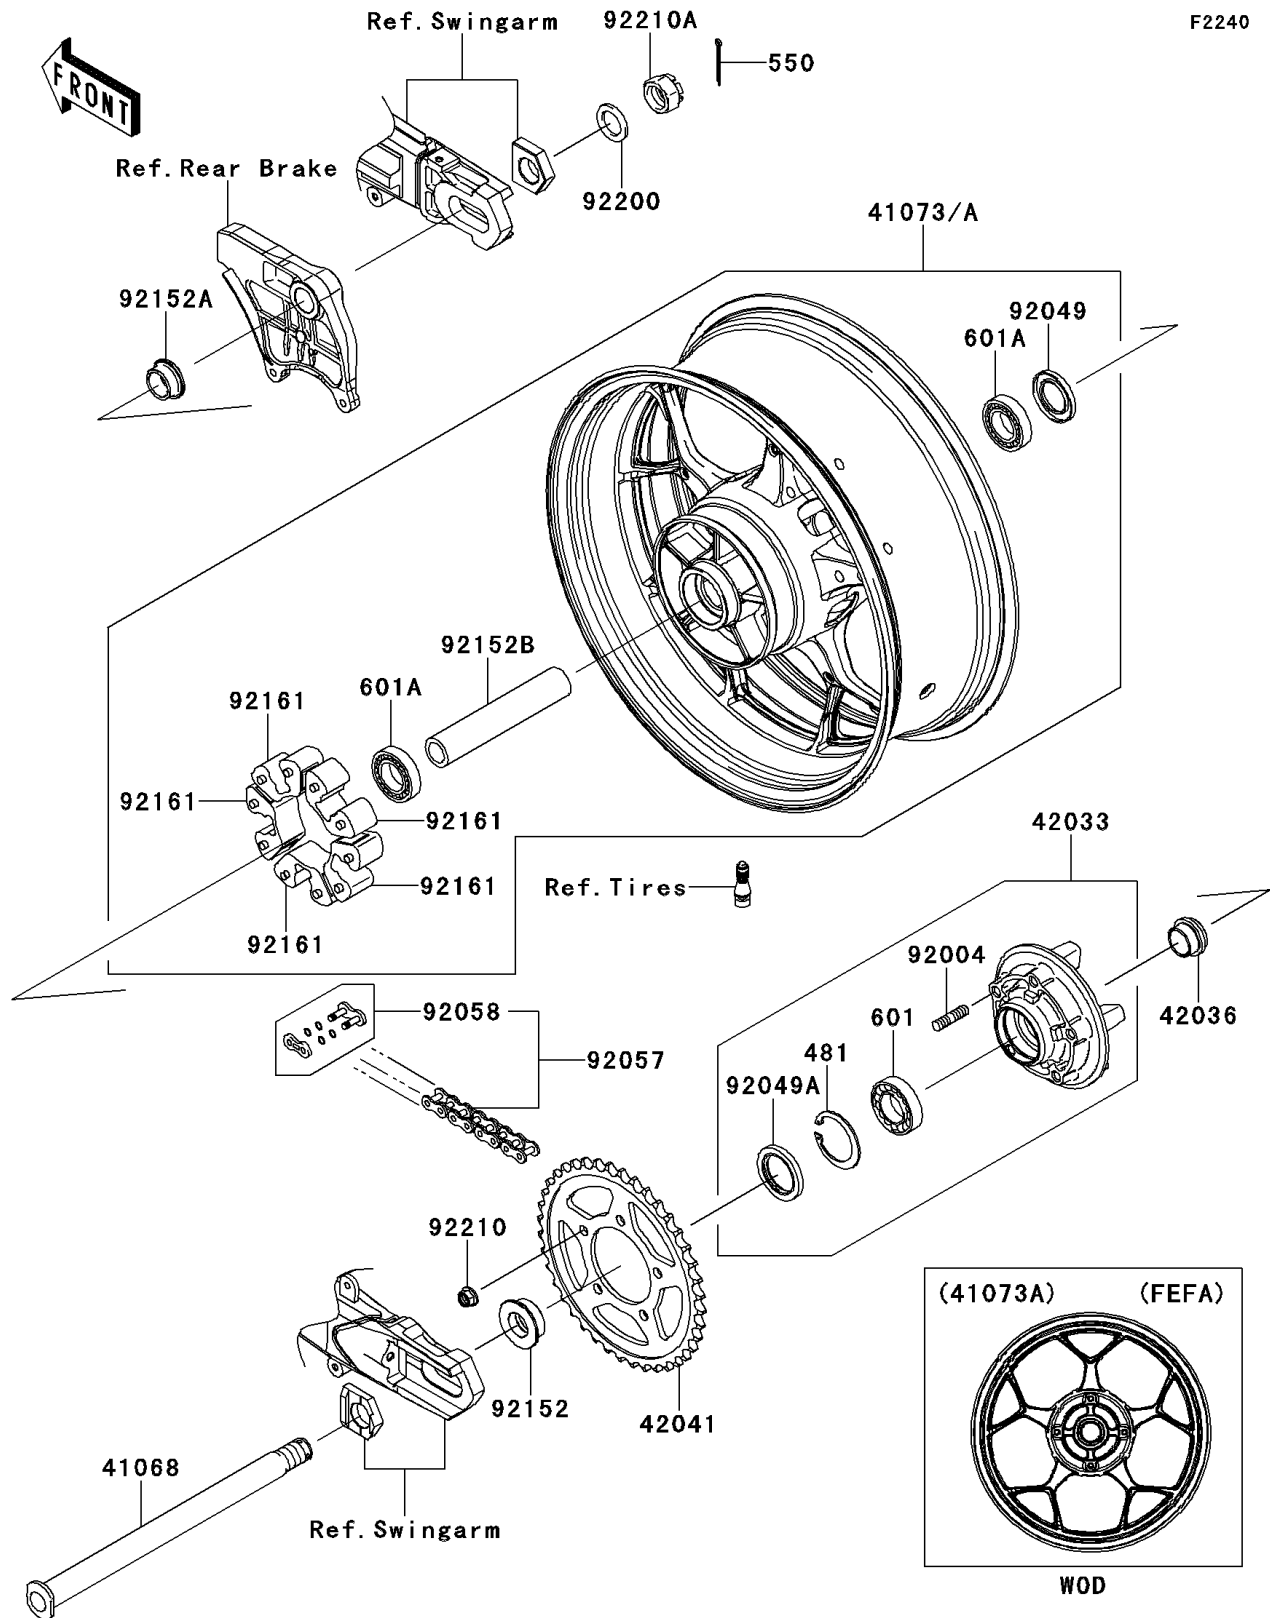

2013 NINJA® ZX™-14R ABS PARTS DIAGRAM

Rear Wheel/Chain

F2240

2013 NINJA® ZX™-14R ABS PARTS LIST

Rear Wheel/Chain

ITEM NAME	PART NUMBER	QUANTITY
CIRCLIP (Ref # 481)	481J5500	1
PIN-COTTER,4.0X40 (Ref # 550)	550AA4040	1
BEARING-BALL,#6006G (Ref # 601)	601B6006G	1
BEARING-BALL (Ref # 601A)	601B6205UU	1
AXLE,RR (Ref # 41068)	41068-0050	1
WHEEL-ASSY,RR,G.BLACK (Ref # 41073A)	41073-0574-18F	1
COUPLING-ASSY,RR HUB (Ref # 42033)	42033-0021	1
SLEEVE,RR HUB,L=22 (Ref # 42036)	42036-1279	1
SPROCKET-HUB,42T (Ref # 42041)	42041-0117	1
STUD,10X24 (Ref # 92004)	92004-0029	1
SEAL-OIL,31X52X5 (Ref # 92049)	92049-0722	1
SEAL-OIL,PJN40556 (Ref # 92049A)	92049-1263	1
CHAIN,DRIVE,EK530RMX/3DX118L (Ref # 92057)	92057-0579	1
JOINT-CHAIN (Ref # 92058)	92058-0031	1
COLLAR,RR AXLE,LH,L=16.5 (Ref # 92152)	92152-0340	1
COLLAR,RR AXLE,RH,L=16 (Ref # 92152A)	92152-0341	1
COLLAR,RR HUB,L=152.5 (Ref # 92152B)	92152-1080	1
DAMPER,SHOCK,RR HUB (Ref # 92161)	92161-1286	1
WASHER,25.5X38X3.2 (Ref # 92200)	92200-0278	1
NUT,LOCK,FLANGED,10MM (Ref # 92210)	92210-0276	1
NUT,CASTLE,24MM (Ref # 92210A)	92210-0280	1