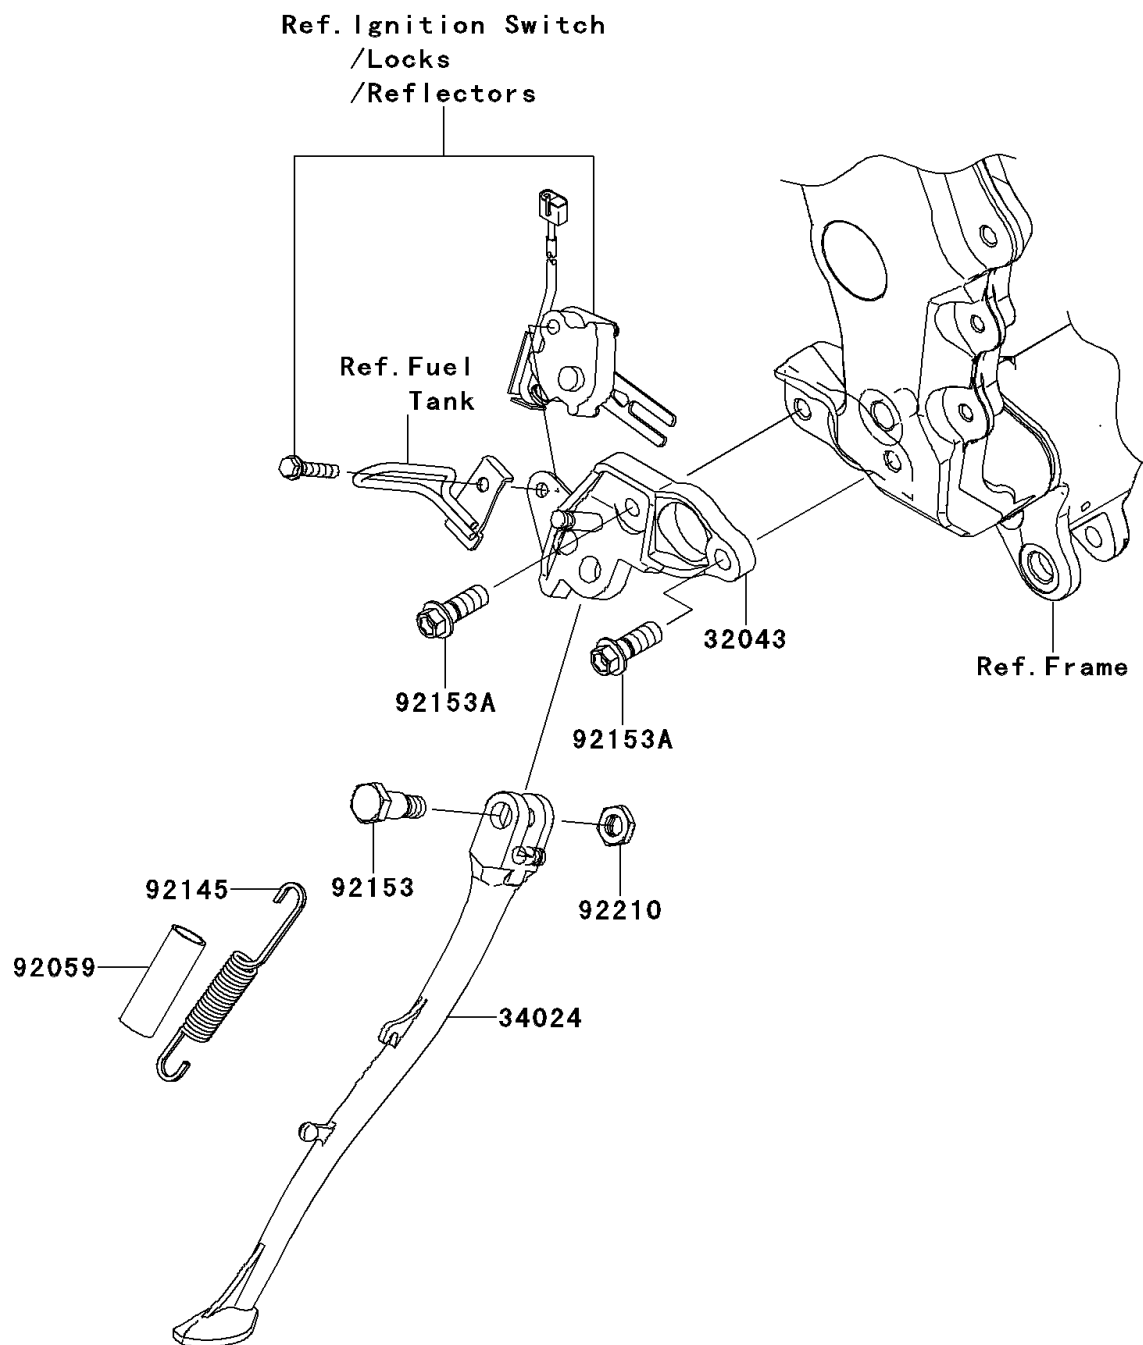

2013 NINJA® ZX™-14R ABS PARTS DIAGRAM

Stand(s)

F2190

2013 NINJA® ZX™-14R ABS PARTS LIST

Stand(s)

ITEM NAME	PART NUMBER	QUANTITY
BRACKET-STAND,F.S.BLACK (Ref # 32043)	32043-0559-18R	1
STAND-SIDE,F.S.BLACK (Ref # 34024)	34024-0026-18R	1
TUBE,14X17X50 (Ref # 92059)	92059-1961	1
SPRING,SIDE STAND (Ref # 92145)	92145-0562	1
BOLT,SIDE STAND,10MM (Ref # 92153)	92153-1416	1
BOLT,FLANGED,10X28 (Ref # 92153A)	92153-1417	1
NUT,LOCK,10MM (Ref # 92210)	92210-0278	1