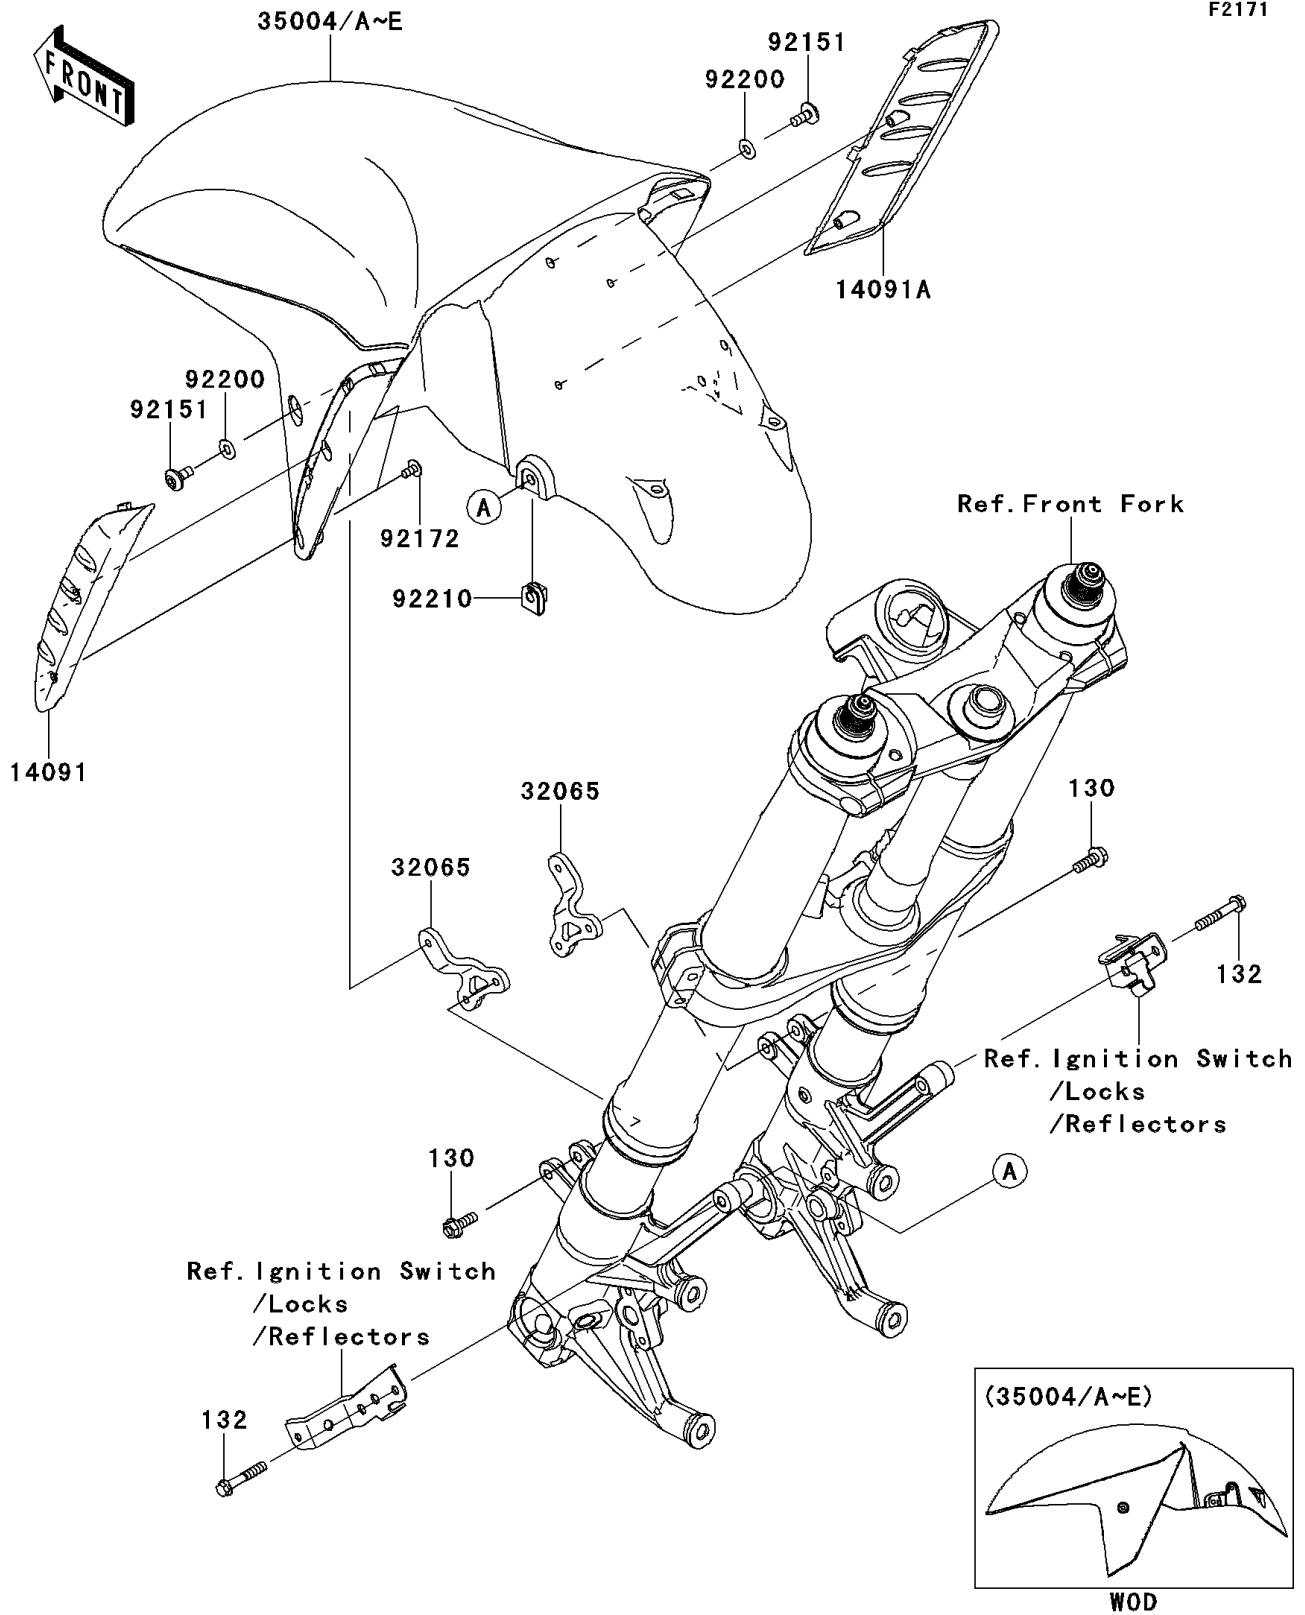

## 2013 NINJA® ZX™-14R ABS PARTS DIAGRAM

Front Fender(s)

F2171

## 2013 NINJA® ZX™-14R ABS PARTS LIST

Front Fender(s)

ITEM NAME	PART NUMBER	QUANTITY
BOLT-FLANGED,6X18 (Ref # 130)	130BA0618	1
BOLT-FLANGED-SMALL,6X35 (Ref # 132)	132BB0635	1
COVER,FRONT FENDER,LH (Ref # 14091)	14091-0598	1
COVER,FRONT FENDER,RH (Ref # 14091A)	14091-0599	1
BRACKET-FENDER (Ref # 32065)	32065-0020	1
FENDER-FRONT,P.RED (Ref # 35004A)	35004-0131-234	1
BOLT,SOCKET,6X14 (Ref # 92151)	92151-1654	1
SCREW,TAPPING,5X10 (Ref # 92172)	92172-0262	1
WASHER,6.5X14X1 (Ref # 92200)	92200-1388	1
NUT,6MM (Ref # 92210)	92210-0277	1
FENDER-FRONT,P.S.WHITE (Ref # 35004B)	35004-0131-25Y	1