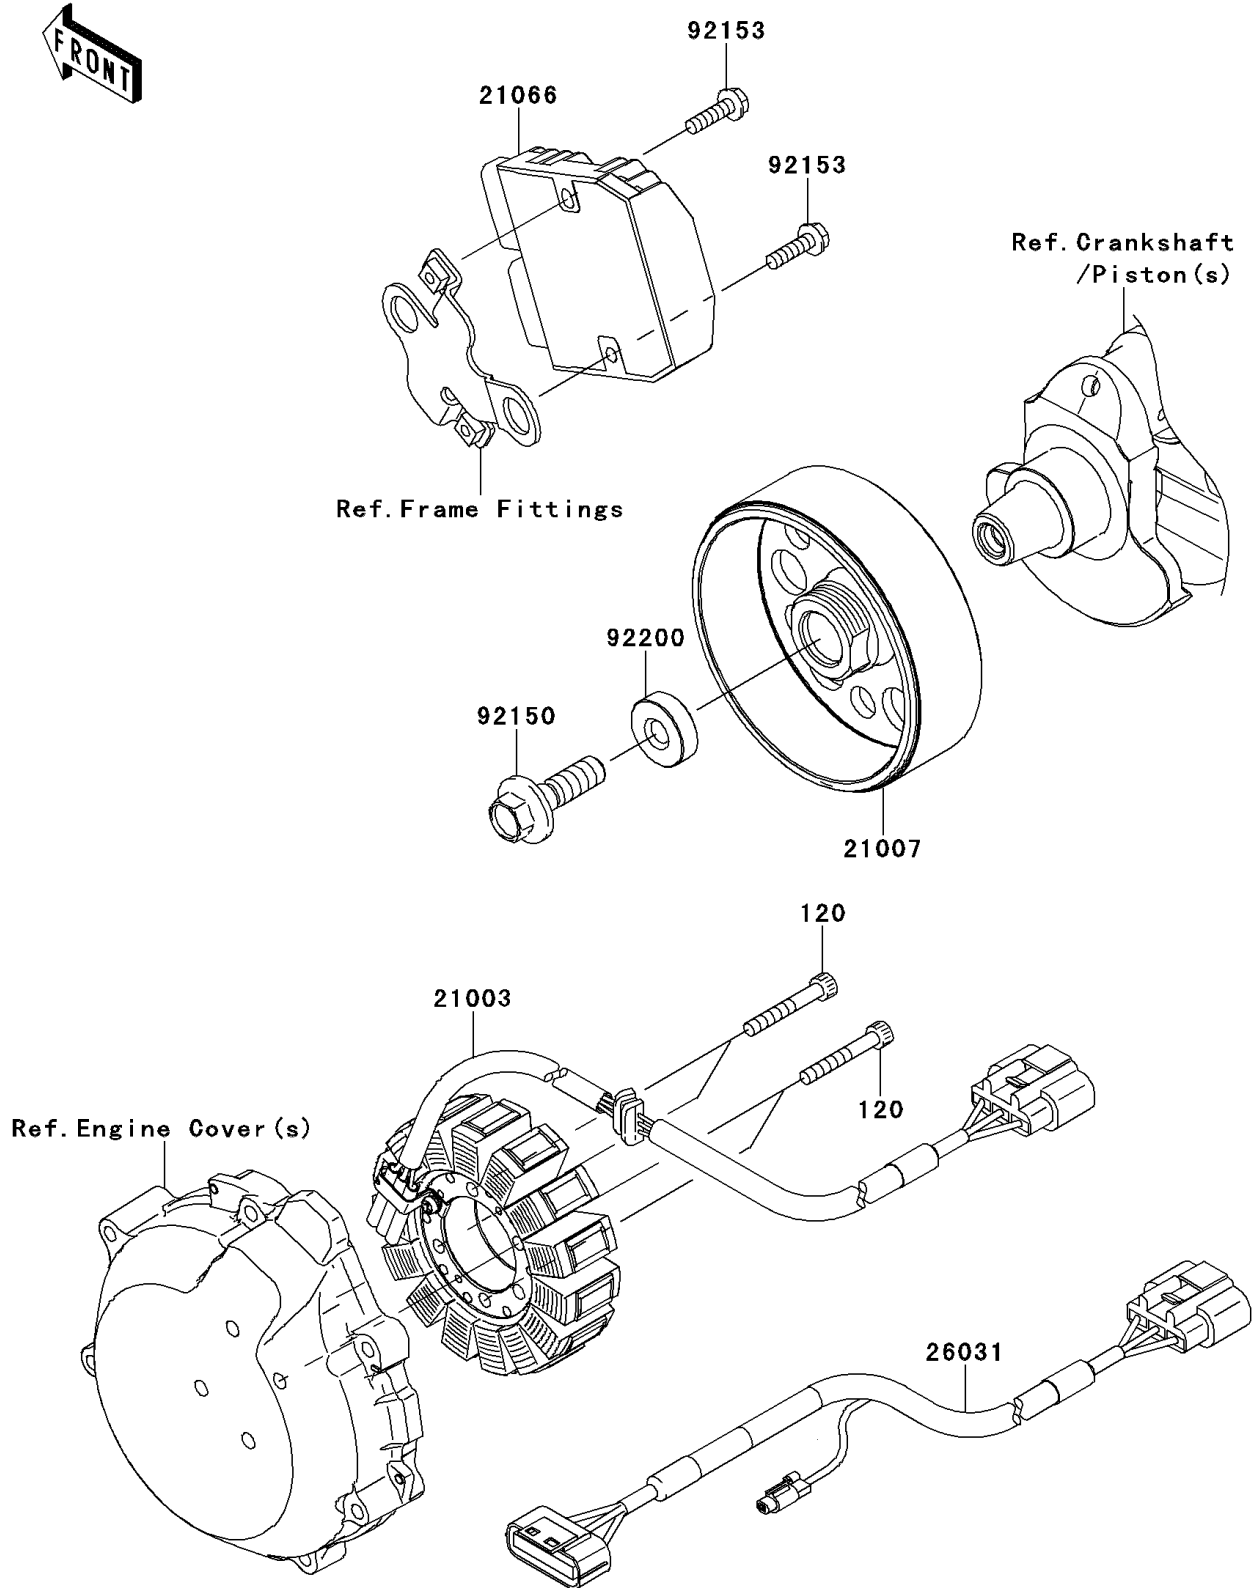

2013 NINJA® ZX™-14R ABS PARTS DIAGRAM

Generator

E1810

2013 NINJA® ZX™-14R ABS PARTS LIST

Generator

ITEM NAME	PART NUMBER	QUANTITY
BOLT-SOCKET,6X40 (Ref # 120)	120CA0640	1
STATOR (Ref # 21003)	21003-0144	1
ROTOR (Ref # 21007)	21007-0067	1
REGULATOR-VOLTAGE (Ref # 21066)	21066-0714	1
HARNESS (Ref # 26031)	26031-1546	1
BOLT,12X40 (Ref # 92150)	92150-1717	1
BOLT,FLANGED,6X22 (Ref # 92153)	92153-1598	1
WASHER,12X34X9 (Ref # 92200)	92200-0369	1