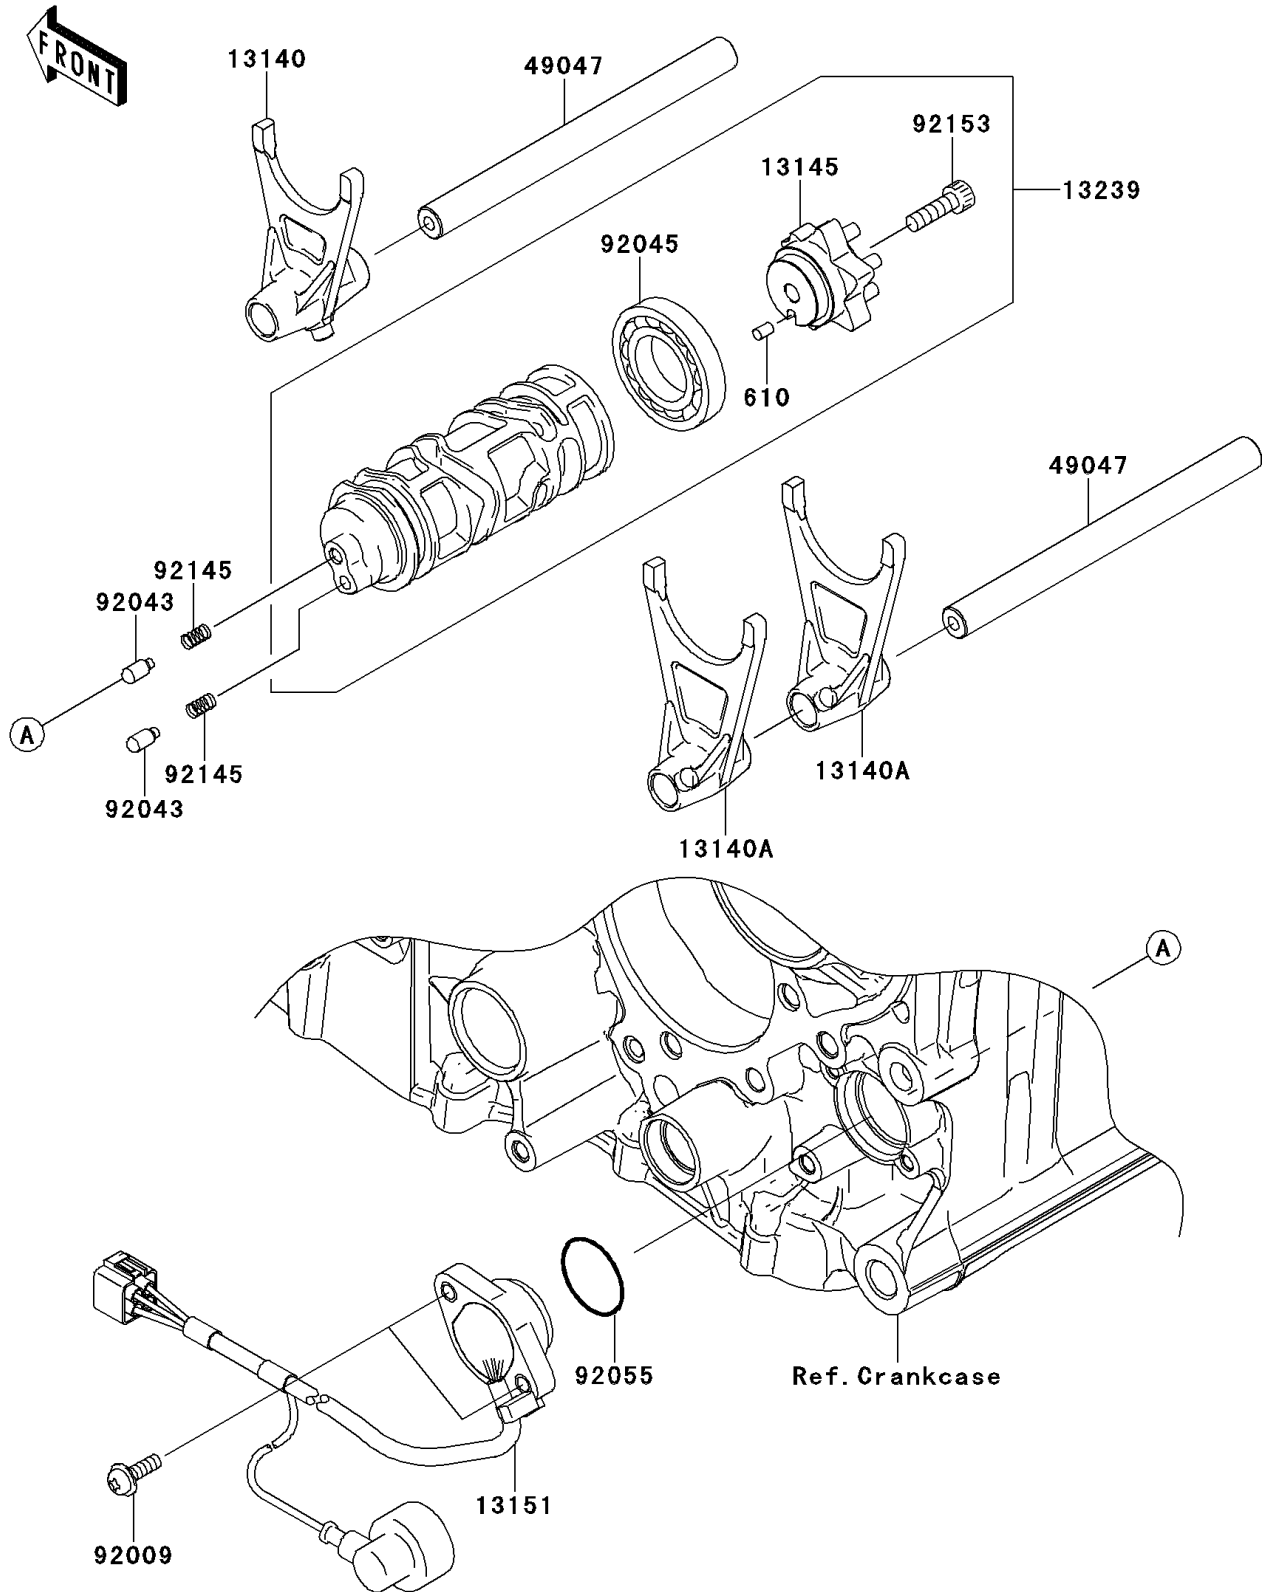

2013 NINJA® ZX™-14R ABS PARTS DIAGRAM

Gear Change Drum/Shift Fork(s)

E1362

2013 NINJA® ZX™-14R ABS PARTS LIST

Gear Change Drum/Shift Fork(s)

ITEM NAME	PART NUMBER	QUANTITY
ROLLER,4X6 (Ref # 610)	610A0406	1
FORK-SHIFT,INPUT (Ref # 13140)	13140-0049	1
FORK-SHIFT,OUTPUT (Ref # 13140A)	13140-0050	1
CAM-CHANGE DRUM (Ref # 13145)	13145-0023	1
SWITCH-COMP,NEUTRAL (Ref # 13151)	13151-0031	1
DRUM-ASSY-CHANGE (Ref # 13239)	13239-0023	1
ROD-SHIFT (Ref # 49047)	49047-0023	1
SCREW (Ref # 92009)	92009-1895	1
PIN (Ref # 92043)	92043-1654	1
BEARING-BALL,16005 (Ref # 92045)	92045-1045	1
RING-O,27.7X2.4 (Ref # 92055)	92055-091	1
SPRING (Ref # 92145)	92145-1414	1
BOLT,SOCKET,6X20 (Ref # 92153)	92153-1031	1