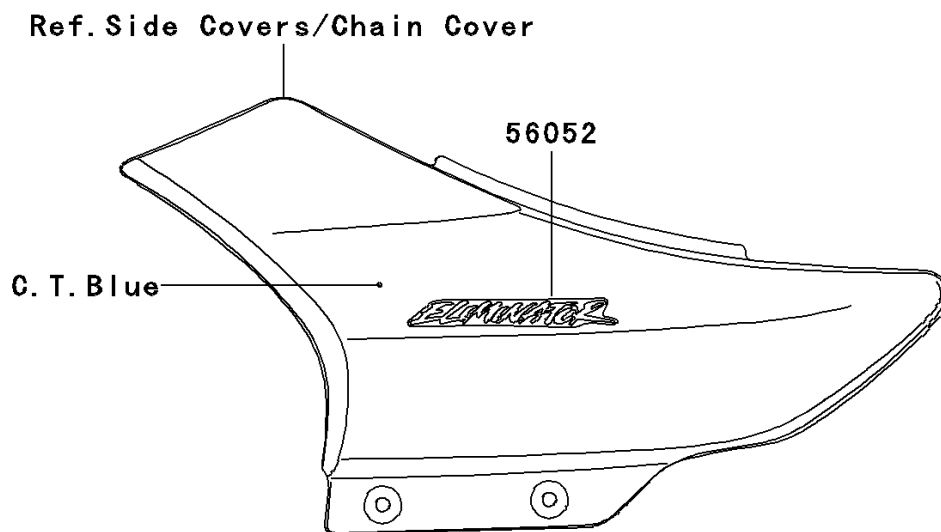

2006 Eliminator® 125 PARTS DIAGRAM

Decals(C.T.Blue)(A6F)

F2861

2006 Eliminator® 125 PARTS LIST

Decals(C.T.Blue)(A6F)

| ITEM NAME | PART NUMBER | QUANTITY |
|--|-------------|----------|
| MARK,SIDE COVER,ELIMINATOR (Ref # 56052) | 56052-0778 | 1 |
| MARK,FUEL TANK,LH (Ref # 56052A) | 56052-1150 | 1 |
| MARK,FUEL TANK,RH (Ref # 56052B) | 56052-1151 | 1 |