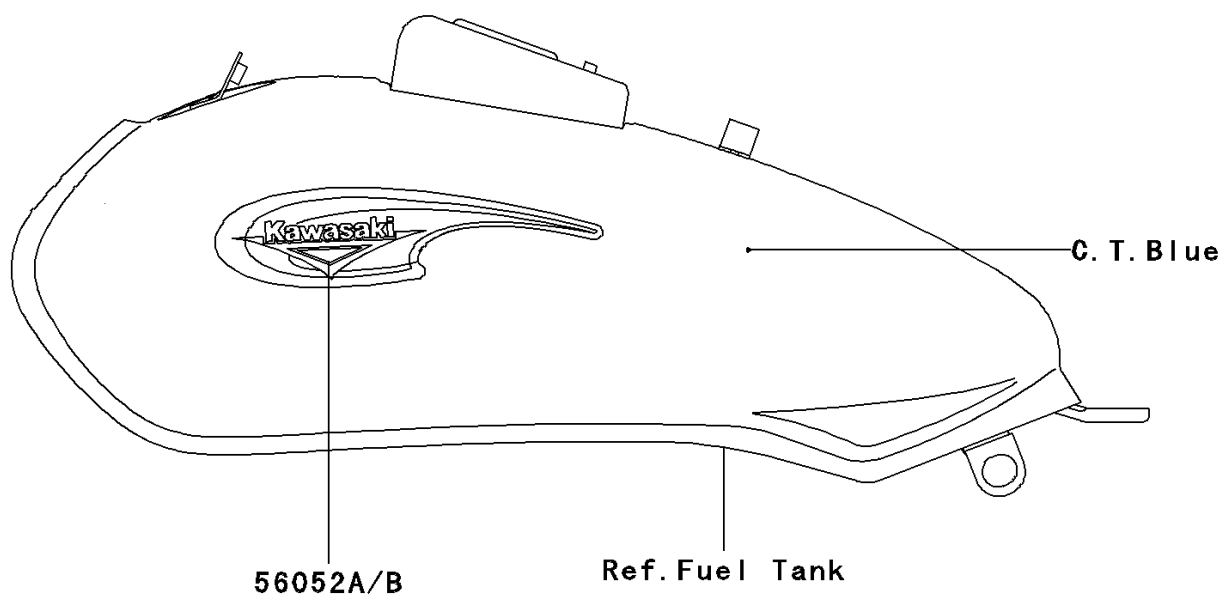

2006 Eliminator® 125 PARTS DIAGRAM

Decals(C.T.Blue)(A6F)

F2861

2006 Eliminator® 125 PARTS LIST

Decals(C.T.Blue)(A6F)

| ITEM NAME | PART NUMBER | QUANTITY |
|--|-------------|----------|
| MARK,SIDE COVER,ELIMINATOR (Ref # 56052) | 56052-0778 | 1 |
| MARK,FUEL TANK,LH (Ref # 56052A) | 56052-1150 | 1 |
| MARK,FUEL TANK,RH (Ref # 56052B) | 56052-1151 | 1 |