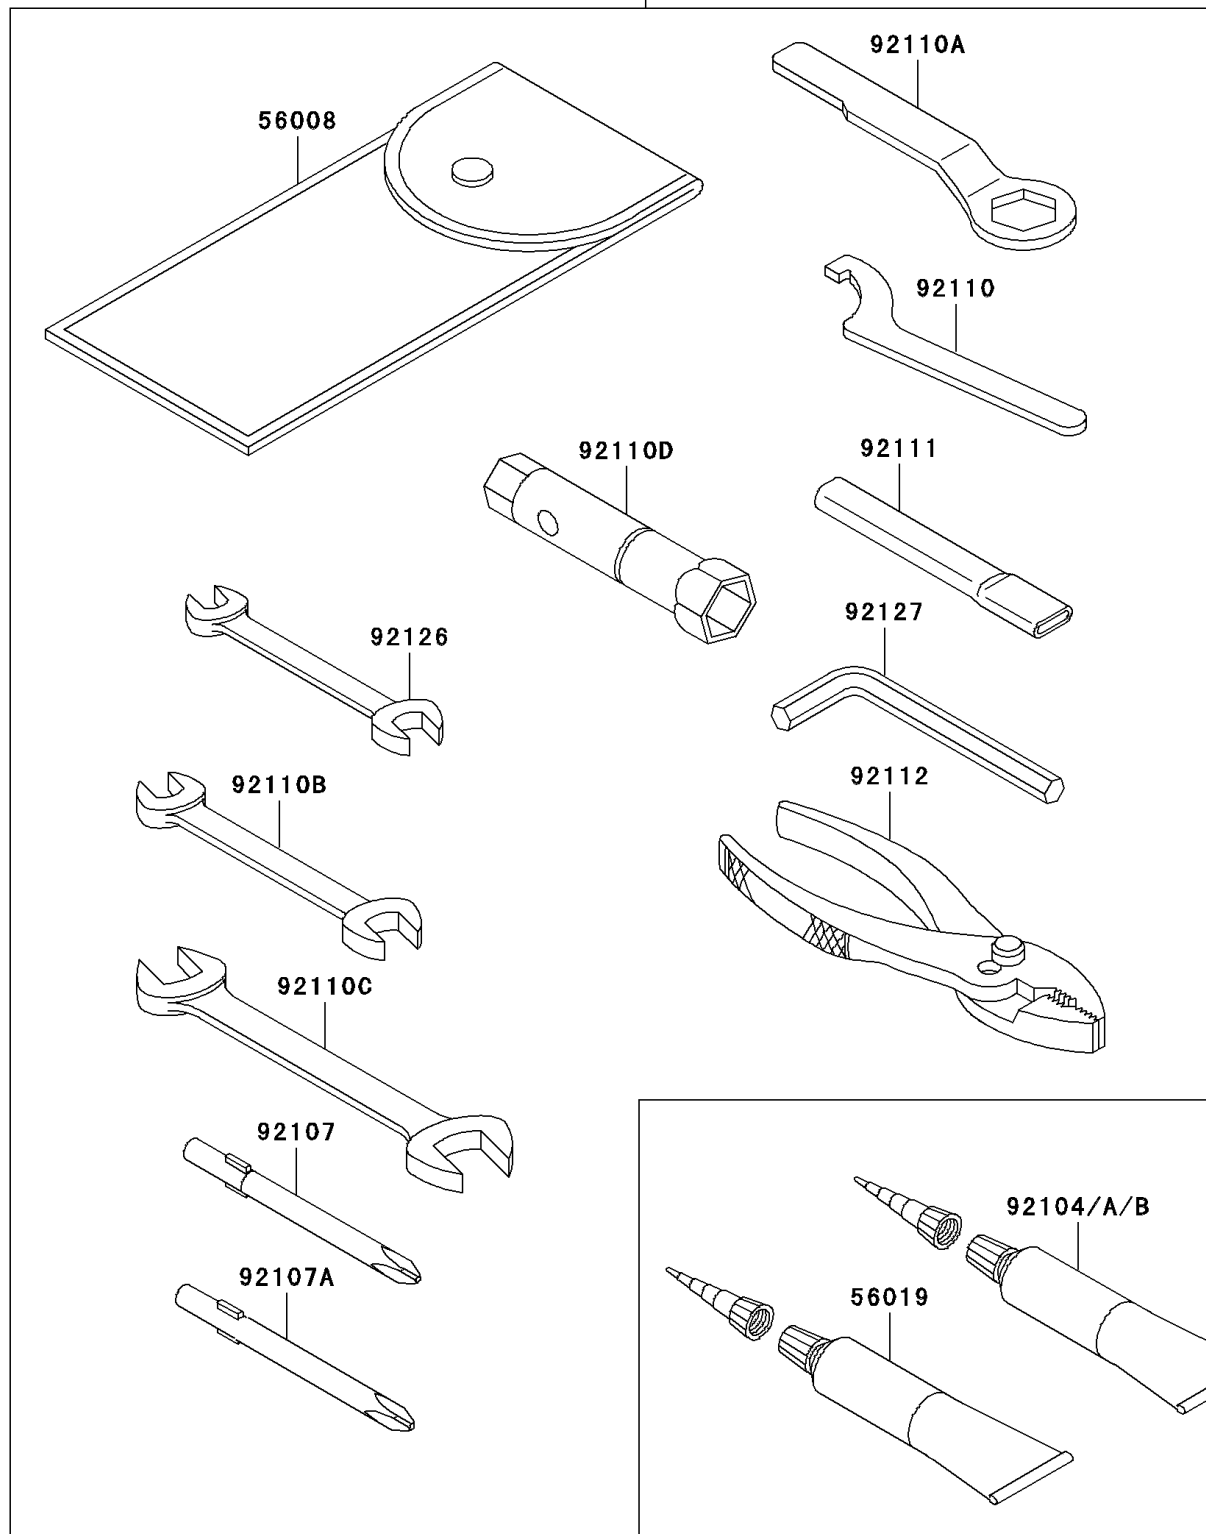

## 2006 Eliminator® 125 PARTS DIAGRAM

Owner's Tools

56007

F2810

## 2006 Eliminator® 125 PARTS LIST

Owner's Tools

ITEM NAME	PART NUMBER	QUANTITY
TOOL-KIT (Ref # 56007)	56007-1423	1
BAG,TOOL (Ref # 56008)	56008-1075	1
GASKET-LIQUID,TB1211,WHITE (Ref # 56019)	56019-120	1
GASKET-LIQUID,TB1211F,CLEAR (Ref # 92104)	92104-0004	1
GASKET-LIQUID,TB1105B,SILVER (Ref # 92104A)	92104-002	1
GASKET-LIQUID,TB1215,GRAY (Ref # 92104B)	92104-1065	1
TOOL-DRIVER,#3PHILLIPS (Ref # 92107)	92107-005	1
TOOL-DRIVER,#2PHILLIPS (Ref # 92107A)	92107-1053	1
TOOL-WRENCH,HOOK (Ref # 92110)	92110-1143	1
TOOL-WRENCH,BOX END,24MM (Ref # 92110A)	92110-1150	1
TOOL-WRENCH,OPEN END,10X12 (Ref # 92110B)	92110-1152	1
TOOL-WRENCH,OPEN END,14X17 (Ref # 92110C)	92110-1153	1
TOOL-WRENCH,BOX,16MM (Ref # 92110D)	92110-1172	1
TOOL-BAR,BOX END WRENCH (Ref # 92111)	92111-1051	1
TOOL-PLIERS (Ref # 92112)	92112-1001	1
TOOL-WRENCH,OPEN END,8X10 (Ref # 92126)	92126-004	1
TOOL-WRENCH,ALLEN,6MM (Ref # 92127)	92127-003	1