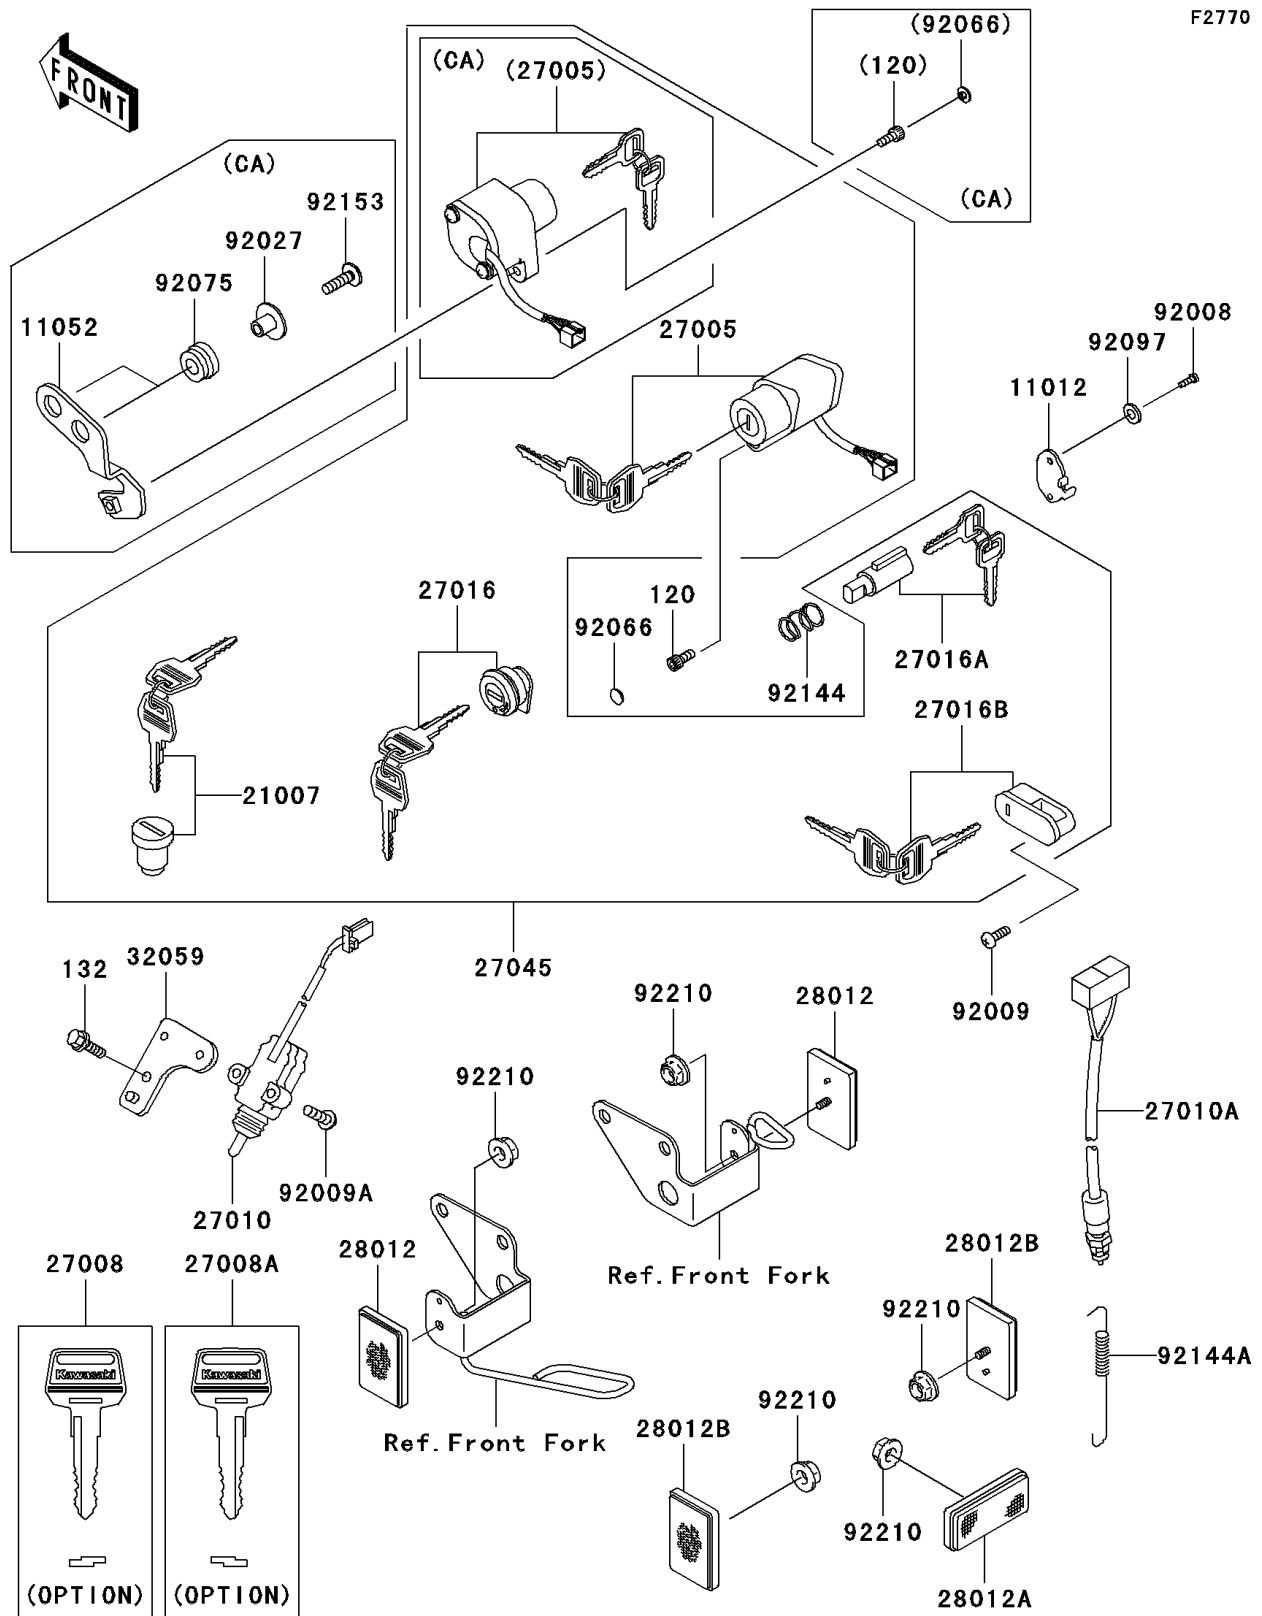

2006 Eliminator® 125 PARTS DIAGRAM

Ignition Switch/Locks/Reflectors

2006 Eliminator® 125 PARTS LIST

Ignition Switch/Locks/Reflectors

ITEM NAME	PART NUMBER	QUANTITY
BOLT-SOCKET,5X12 (Ref # 120)	120CA0512	1
BOLT-FLANGED-SMALL,6X16 (Ref # 132)	132BB0616	1
CAP,STEERING LOCK (Ref # 11012)	11012-1586	1
ROTOR,LOCK,TANK CAP (Ref # 21007)	21007-5022	1
SWITCH-ASSY-IGNITION (Ref # 27005)	27005-1246	1
KEY-LOCK,BLANK,#A (Ref # 27008)	27008-1034	1
KEY-LOCK,BLANK,#B (Ref # 27008A)	27008-1035	1
SWITCH,SIDE STAND (Ref # 27010)	27010-1384	1
SWITCH,BRAKE LAMP (Ref # 27010A)	27010-1462	1
LOCK-ASSY,SIDE COVER (Ref # 27016)	27016-5240	1
LOCK-ASSY,STEERING (Ref # 27016A)	27016-5293	1
LOCK-ASSY,HELMET (Ref # 27016B)	27016-5319	1
SWITCH-ASSY (Ref # 27045)	27045-5241	1
REFLECTOR-REFLEX (Ref # 28012)	28012-1003	1
REFLECTOR-REFLEX (Ref # 28012A)	28012-1077	1
REFLECTOR-REFLEX (Ref # 28012B)	28012-1088	1
BRACKET-SWITCH,SIDE STAND (Ref # 32059)	32059-1115	1
SCREW,3.51MM (Ref # 92008)	92008-007	1
SCREW,5X14 (Ref # 92009)	92009-1341	1
SCREW,5X20 (Ref # 92009A)	92009-1459	1
PLUG (Ref # 92066)	92066-1435	1
WASHER,WAVE (Ref # 92097)	92097-003	1
SPRING,STEERING LOCK (Ref # 92144)	92144-1222	1
SPRING,REAR BRAKE SWITCH (Ref # 92144A)	92144-1753	1
NUT,FLANGED,5MM (Ref # 92210)	92210-0007	1
BRACKET,IGNITION SWITCH (Ref # 11052)	11052-1296	1
COLLAR,L=13.1 (Ref # 92027)	92027-251	1
DAMPER,RUBBER (Ref # 92075)	92075-1123	1
BOLT,SOCKET,6X22 (Ref # 92153)	92153-0574	1