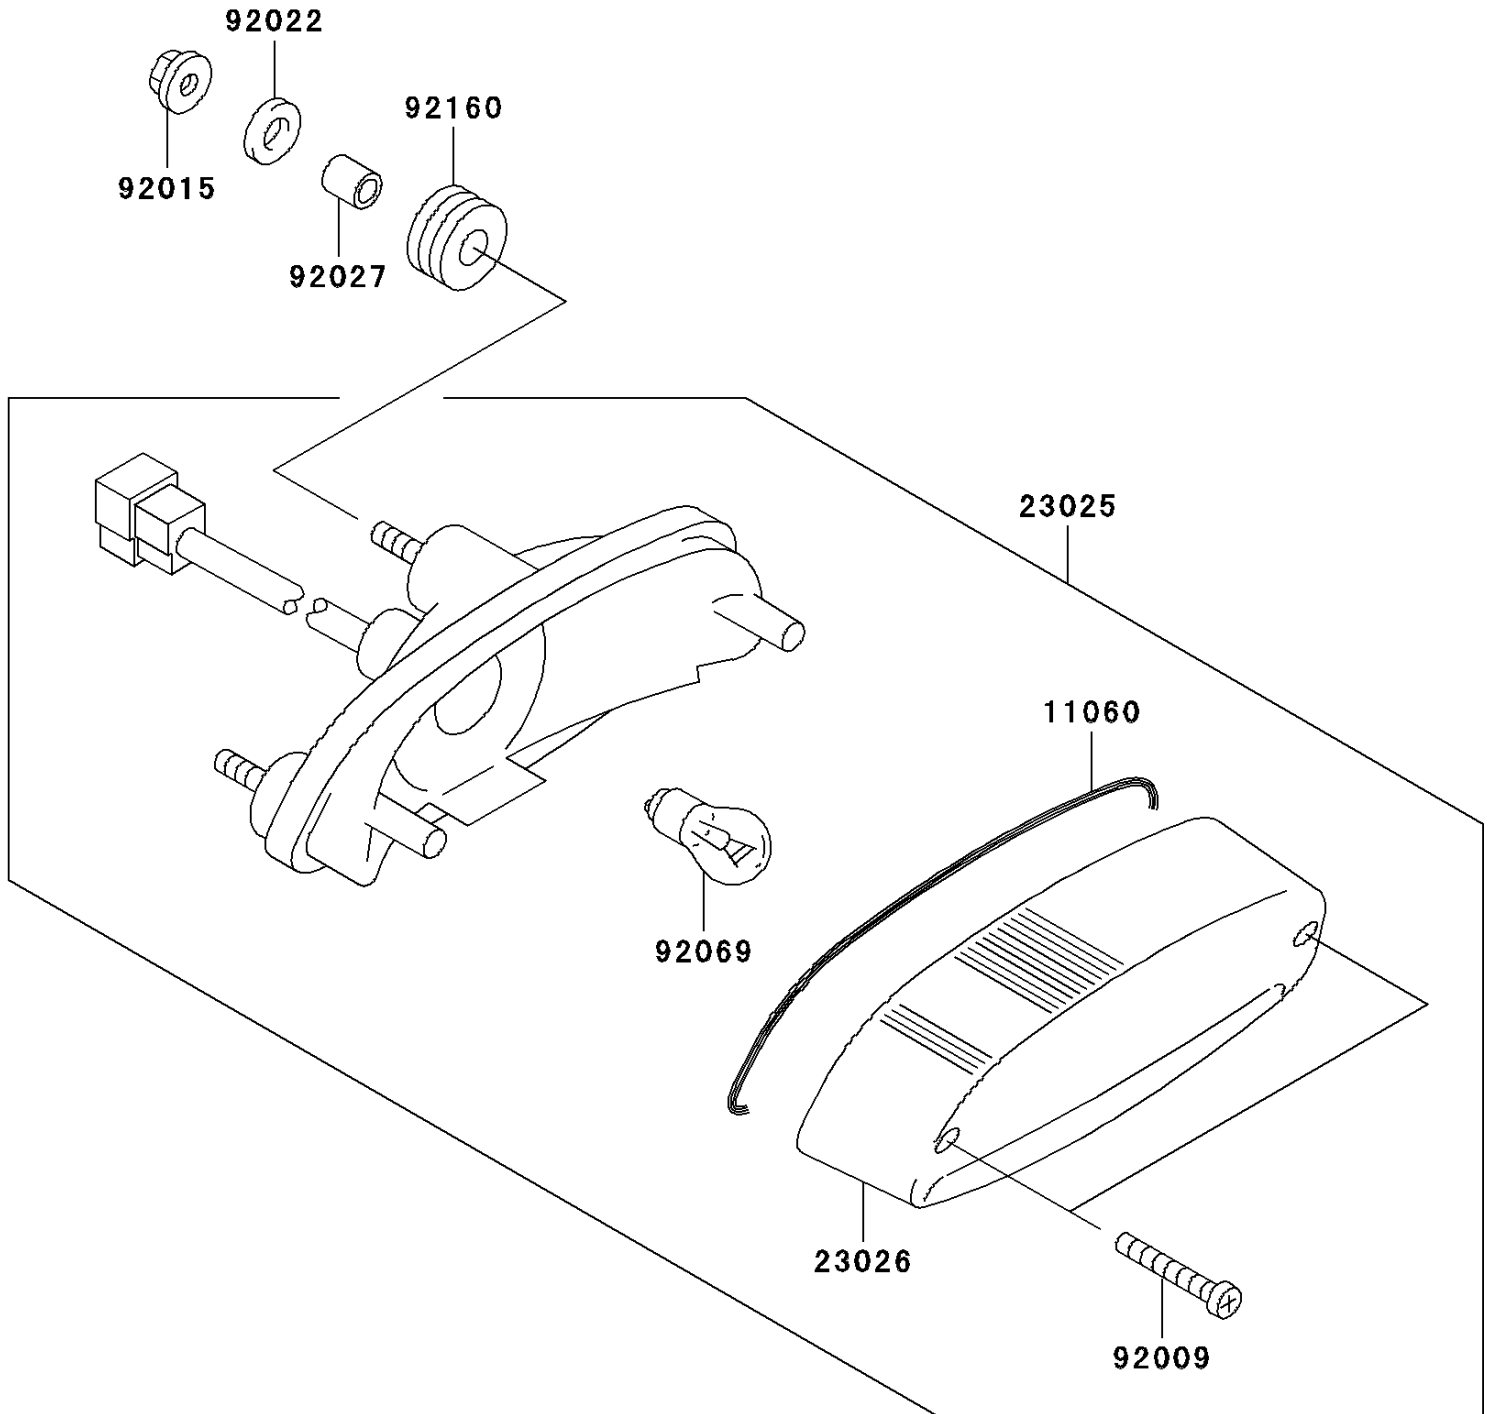

2006 Eliminator® 125 PARTS DIAGRAM

Taillight(s)

F2720

2006 Eliminator® 125 PARTS LIST

Taillight(s)

ITEM NAME	PART NUMBER	QUANTITY
GASKET, TAIL LAMP LENS (Ref # 11060)	11060-1174	1
LAMP-TAIL (Ref # 23025)	23025-1312	1
LENS, TAIL LAMP (Ref # 23026)	23026-1183	1
SCREW, TAPPING, 4X20 (Ref # 92009)	92009-1378	1
NUT, FLANGED, 6MM (Ref # 92015)	92015-1367	1
WASHER, 6.5X20X1.6 (Ref # 92022)	92022-1557	1
COLLAR, 6.8X10X12 (Ref # 92027)	92027-162	1
BULB, 12V 21/5W (Ref # 92069)	92069-063	1
DAMPER (Ref # 92160)	92160-1162	1