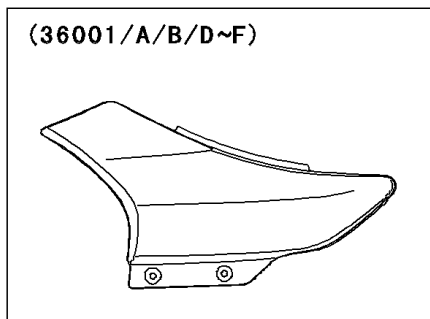

2006 Eliminator® 125 PARTS DIAGRAM

Side Covers/Chain Cover

F2610

WOD

(36001/D)	G. Silver
(36001A/E)	M. P. Silver
(36001B/F)	C. T. Blue

2006 Eliminator® 125 PARTS LIST

Side Covers/Chain Cover

ITEM NAME	PART NUMBER	QUANTITY
COVER-SIDE,LH,C.T.BLUE (Ref # 36001B)	36001-1610-620	1
COVER-SIDE,RH,FR (Ref # 36001C)	36001-1662	1
COVER-SIDE,RH,RR,C.T.BLUE (Ref # 36001F)	36001-1663-620	1
CASE-CHAIN (Ref # 36014)	36014-1228	1
SCREW,TAPPING,5X14 (Ref # 92009)	92009-1197	1
WASHER,6.5X16X1.0 (Ref # 92022)	92022-1654	1
GROMMET (Ref # 92071)	92071-1043	1
DAMPER (Ref # 92075)	92075-1967	1
DAMPER (Ref # 92160)	92160-1891	1
SCREW,6X14 (Ref # 92172)	92172-0004	1
SCREW,6X14 (Ref # 92172A)	92172-1069	1