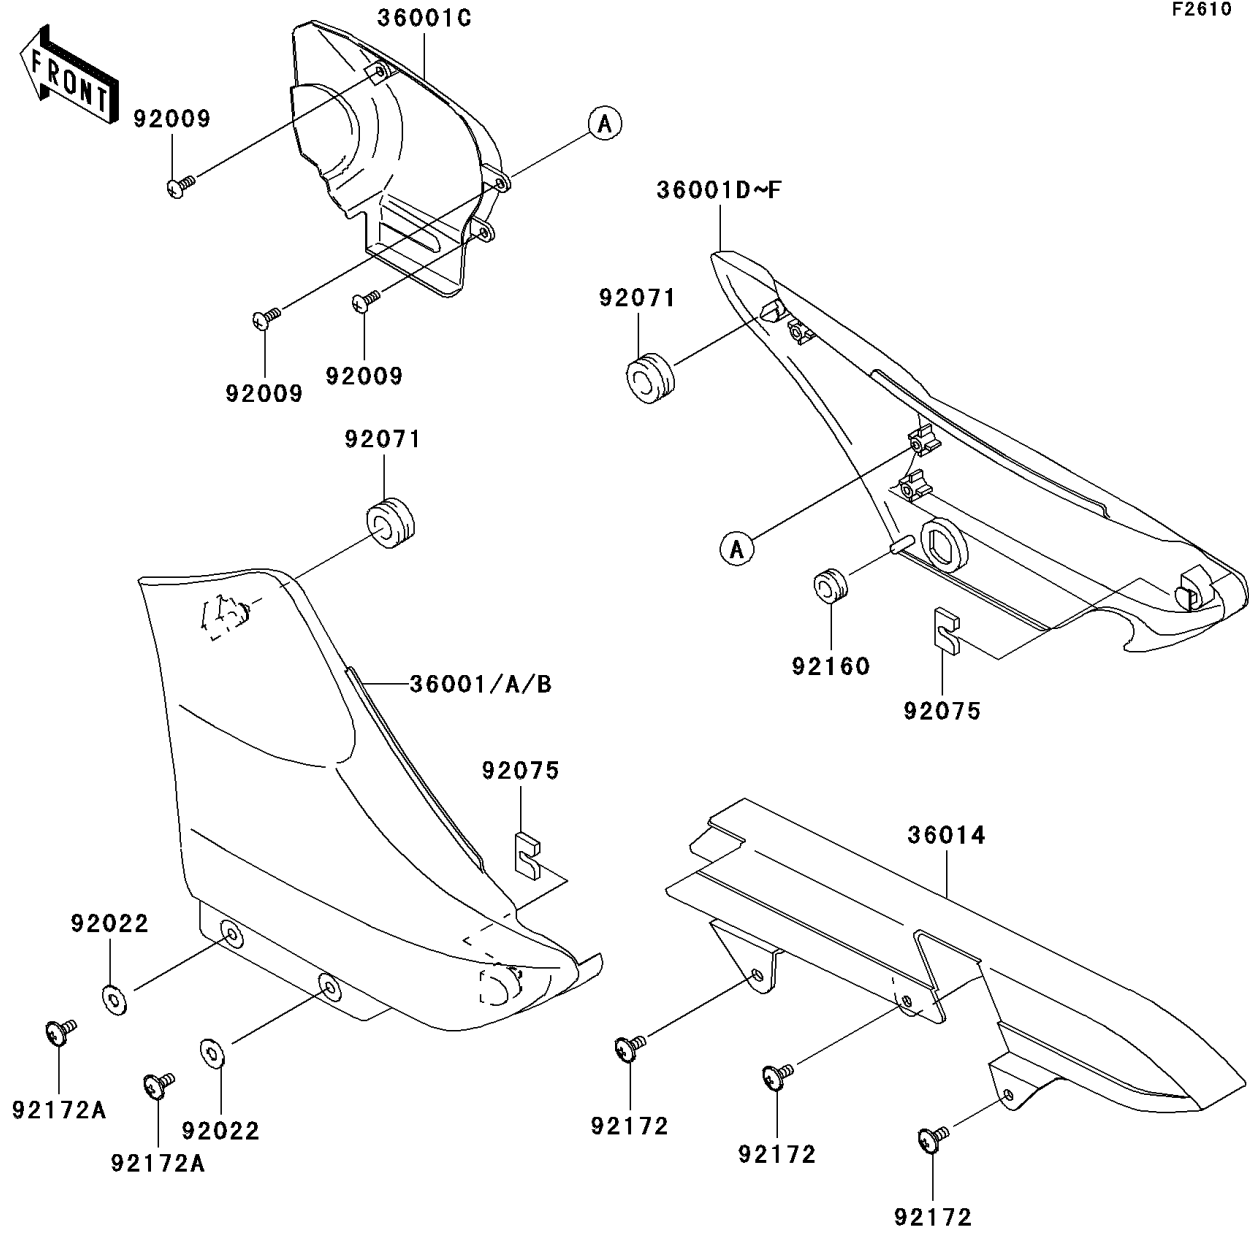

2006 Eliminator® 125 PARTS DIAGRAM

Side Covers/Chain Cover

F2610

WOD

(36001/D)	G. Silver
(36001A/E)	M. P. Silver
(36001B/F)	C. T. Blue

2006 Eliminator® 125 PARTS LIST

Side Covers/Chain Cover

ITEM NAME	PART NUMBER	QUANTITY
COVER-SIDE,LH,C.T.BLUE (Ref # 36001B)	36001-1610-620	1
COVER-SIDE,RH,FR (Ref # 36001C)	36001-1662	1
COVER-SIDE,RH,RR,C.T.BLUE (Ref # 36001F)	36001-1663-620	1
CASE-CHAIN (Ref # 36014)	36014-1228	1
SCREW,TAPPING,5X14 (Ref # 92009)	92009-1197	1
WASHER,6.5X16X1.0 (Ref # 92022)	92022-1654	1
GROMMET (Ref # 92071)	92071-1043	1
DAMPER (Ref # 92075)	92075-1967	1
DAMPER (Ref # 92160)	92160-1891	1
SCREW,6X14 (Ref # 92172)	92172-0004	1
SCREW,6X14 (Ref # 92172A)	92172-1069	1