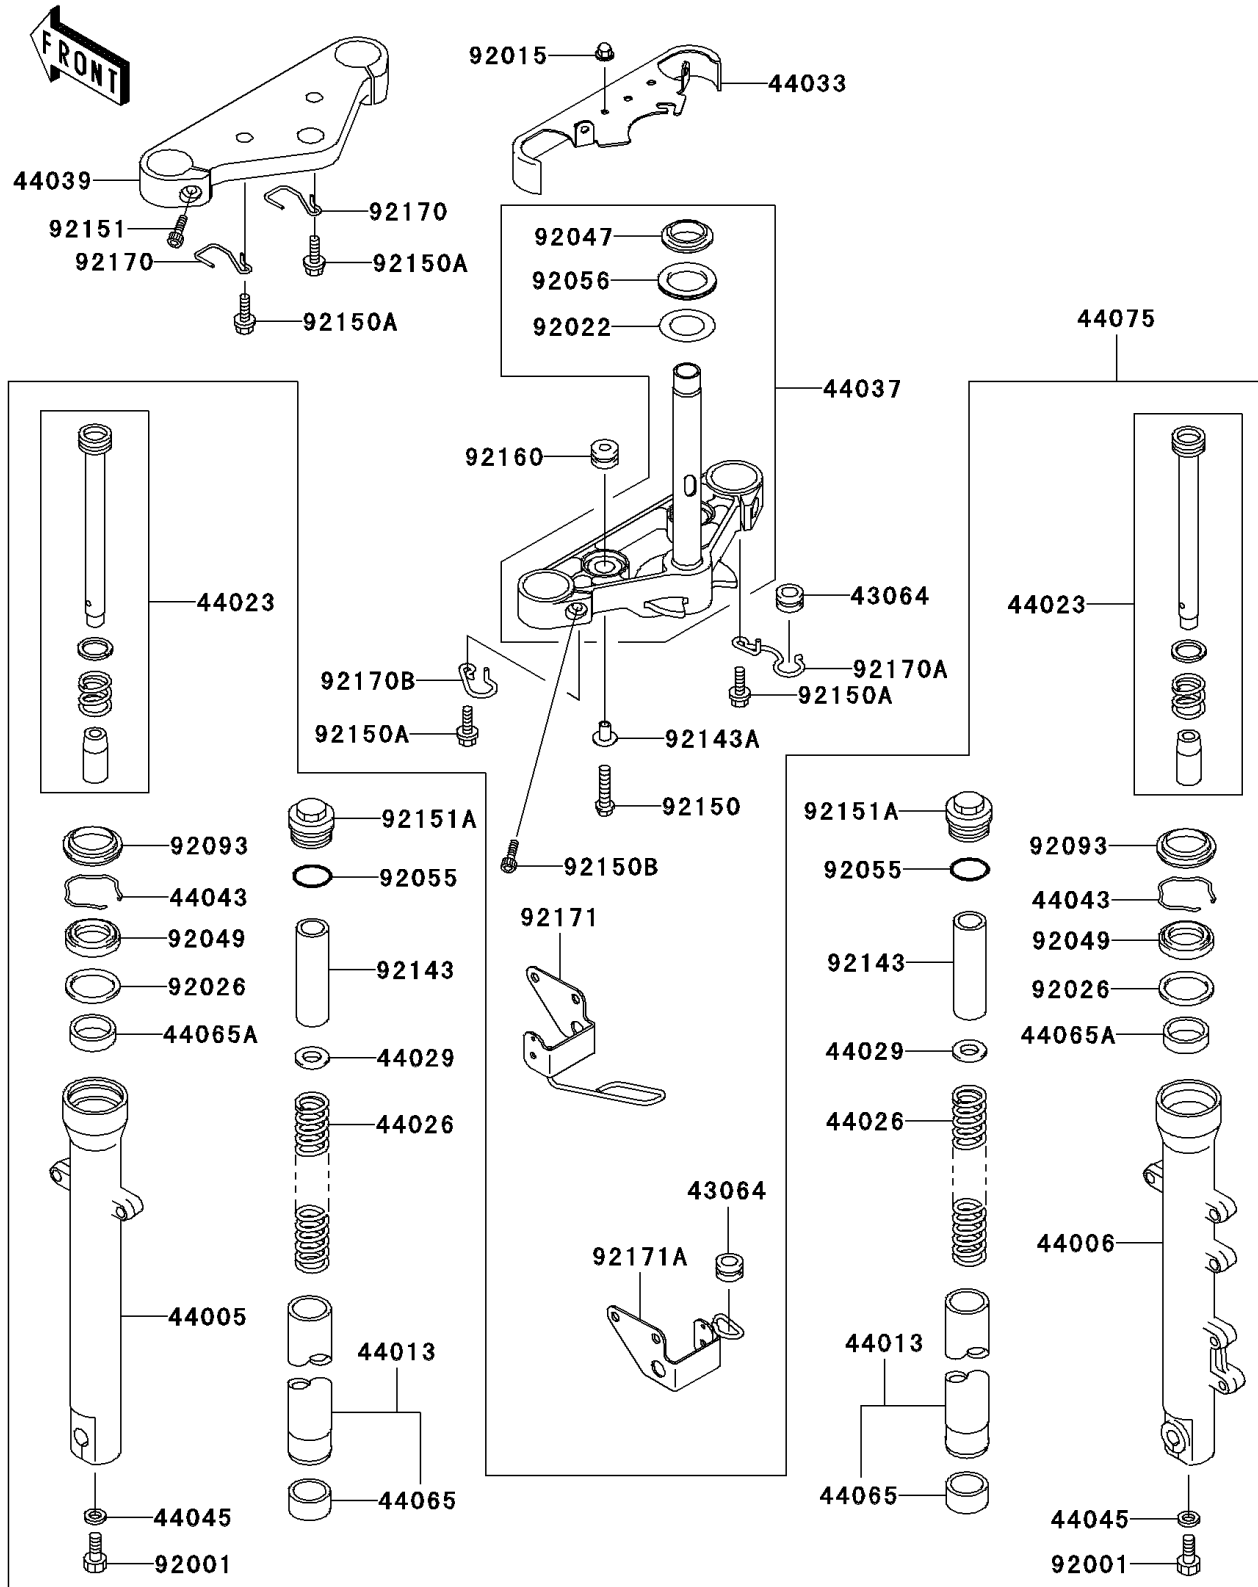

2006 Eliminator® 125 PARTS DIAGRAM

Front Fork

F2340

2006 Eliminator® 125 PARTS LIST

Front Fork

ITEM NAME	PART NUMBER	QUANTITY
GROMMET,HOSE CLAMP (Ref # 43064)	43064-007	1
PIPE-LEFT FORK OUTER (Ref # 44005)	44005-1391	1
PIPE-RIGHT FORK OUTER (Ref # 44006)	44006-1390	1
PIPE-FORK INNER (Ref # 44013)	44013-1444	1
CYLINDER-SET-FORK (Ref # 44023)	44023-1128	1
SPRING-FRONT FORK (Ref # 44026)	44026-1680	1
SEAT-FORK SPRING (Ref # 44029)	44029-1136	1
COVER-FORK (Ref # 44033)	44033-1270	1
HOLDER-FORK UNDER (Ref # 44037)	44037-1361	1
HOLDER-FORK UPPER (Ref # 44039)	44039-1275	1
RING,OIL SEAL STOPPER (Ref # 44043)	44043-057	1
GASKET,FORK CYLINDER BOLT (Ref # 44045)	44045-051	1
BUSHING-FRONT FORK,INNER PIPE (Ref # 44065)	44065-1123	1
BUSHING-FRONT FORK,OUTER TUBE (Ref # 44065A)	44065-1124	1
DAMPER-SET-FORK (Ref # 44075)	44075-1076	1
BOLT,FORK CYLINDER (Ref # 92001)	92001-1464	1
NUT,CAP,6MM (Ref # 92015)	92015-1385	1
WASHER,30.5X50X0.6 (Ref # 92022)	92022-231	1
SPACER (Ref # 92026)	92026-1365	1
RACE,STEERING STEM BEARING (Ref # 92047)	92047-012	1
SEAL-OIL,FORK OUTER TUBE (Ref # 92049)	92049-1340	1
RING-O,FORK TOP (Ref # 92055)	92055-1367	1
SEAL-OIL,STEERING STEM (Ref # 92056)	92056-003	1
SEAL,FORK OUTER TUBE (Ref # 92093)	92093-1280	1
COLLAR,FORK (Ref # 92143)	92143-1311	1
COLLAR,L=12 (Ref # 92143A)	92143-1683	1
BOLT,FLANGED,6X27 (Ref # 92150)	92150-1124	1
BOLT,6X14 (Ref # 92150A)	92150-1340	1
BOLT,SOCKET,10X25 (Ref # 92150B)	92150-1387	1

2006 Eliminator® 125 PARTS LIST

Front Fork

ITEM NAME	PART NUMBER	QUANTITY
BOLT (Ref # 92151)	92151-1261	1
BOLT,FORK TOP (Ref # 92151A)	92151-1262	1
DAMPER (Ref # 92160)	92160-1167	1
CLAMP,CABLE (Ref # 92170)	92170-1769	1
CLAMP,HOSE (Ref # 92170A)	92170-1840	1
CLAMP,CABLE (Ref # 92170B)	92170-1841	1
CLAMP,CABLE (Ref # 92171)	92171-1294	1
CLAMP,BRAKE HOSE (Ref # 92171A)	92171-1295	1