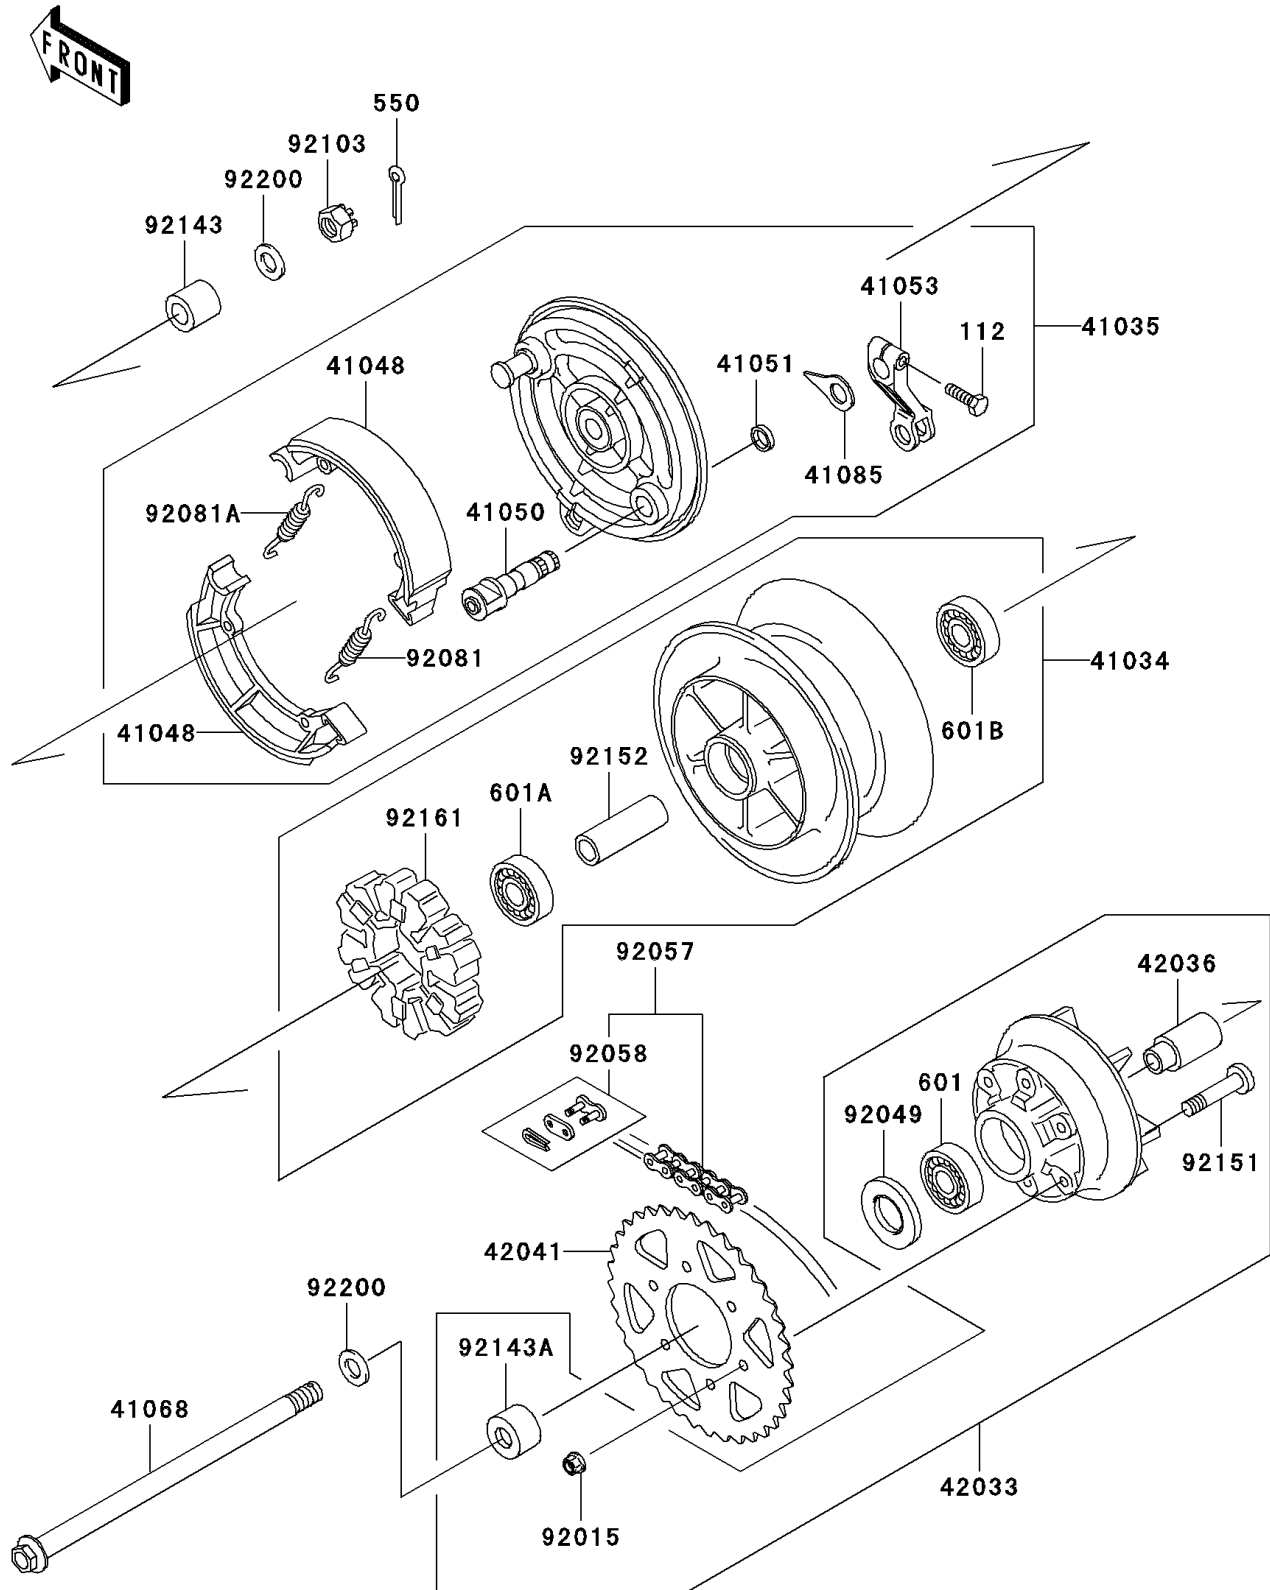

## 2006 Eliminator® 125 PARTS DIAGRAM

Rear Wheel/Chain

F2240

## 2006 Eliminator® 125 PARTS LIST

Rear Wheel/Chain

ITEM NAME	PART NUMBER	QUANTITY
BOLT-UPSET,6X22 (Ref # 112)	112CA0622	1
PIN-COTTER,4X35 (Ref # 550)	550S4035	1
BEARING-BALL,#6004UUC3 (Ref # 601)	601B6004UU	1
BEARING-BALL (Ref # 601A)	601B6202UU	1
BEARING-BALL,#6302UU (Ref # 601B)	601B6302UU	1
DRUM-ASSY,REAR BRAKE (Ref # 41034)	41034-1318	1
PANEL-ASSY-BRAKE,RR (Ref # 41035)	41035-0007	1
SHOE-BRAKE (Ref # 41048)	41048-1076	1
CAM-BRAKE (Ref # 41050)	41050-0004	1
SEAL,BRAKE CAM (Ref # 41051)	41051-001	1
LEVER-BRAKE CAM (Ref # 41053)	41053-0001	1
AXLE,RR (Ref # 41068)	41068-1392	1
INDICATOR (Ref # 41085)	41085-0002	1
COUPLING-ASSY,RR HUB (Ref # 42033)	42033-1202	1
SLEEVE,RR HUB COUPLING (Ref # 42036)	42036-030	1
SPROCKET-HUB,46T (Ref # 42041)	42041-1534	1
NUT,8MM (Ref # 92015)	92015-1432	1
SEAL-OIL,KCY26X42X8 (Ref # 92049)	92049-1487	1
CHAIN,DRIVE,132L (Ref # 92057)	92057-1485	1
JOINT-CHAIN,DRIVE (Ref # 92058)	92058-1080	1
SPRING,BRAKE SHOE (Ref # 92081)	92081-1550	1
SPRING,BRAKE SHOE (Ref # 92081A)	92081-1766	1
NUT,CASTLE,14MM (Ref # 92103)	92103-006	1
COLLAR,RR AXLE,L=34.5 (Ref # 92143)	92143-1950	1
COLLAR,RR HUB COUPLING,L=20 (Ref # 92143A)	92143-1951	1
BOLT,8X41 (Ref # 92151)	92151-1320	1
COLLAR,REAR BRAKE DRUM,L=100 (Ref # 92152)	92152-1289	1
DAMPER,REAR HUB SHOCK (Ref # 92161)	92161-1327	1
WASHER,15X30X3.2 (Ref # 92200)	92200-1366	1