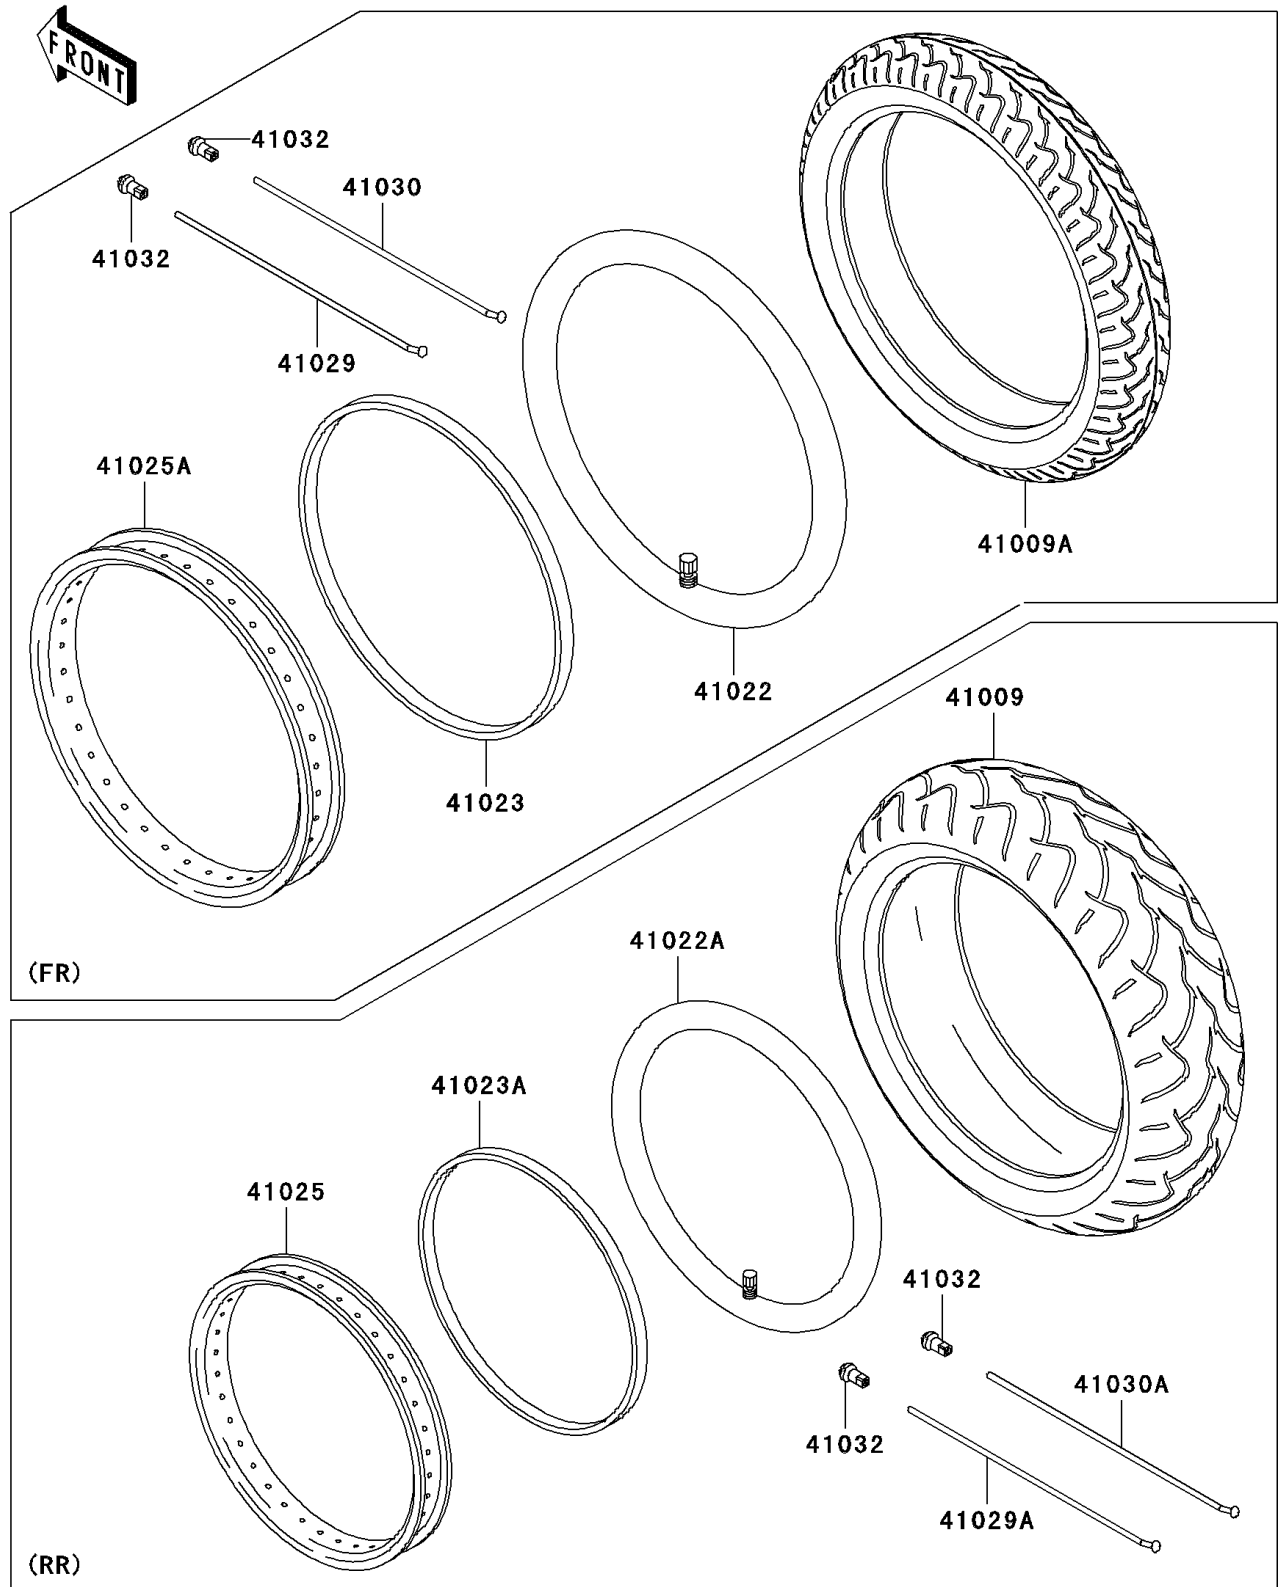

2006 Eliminator® 125 PARTS DIAGRAM

Tires

F2210

2006 Eliminator® 125 PARTS LIST

Tires

ITEM NAME	PART NUMBER	QUANTITY
TIRE,RR,130/90-15 66P,NR67(IRC (Ref # 41009)	41009-0136	1
TIRE,FR,90/90-17 49P,NF53(IRC) (Ref # 41009A)	41009-1435	1
TUBE-TIRE,2.75/3.00-17(IRC) (Ref # 41022)	41022-1224	1
TUBE-TIRE,130/90-15(IRC) (Ref # 41022A)	41022-1225	1
BAND-RIM,22-17 (Ref # 41023)	41023-1126	1
BAND-RIM,28-15 (Ref # 41023A)	41023-1127	1
RIM,RR,2.75X15 (Ref # 41025)	41025-0020	1
RIM,FR,1.85X17 (Ref # 41025A)	41025-1405	1
SPOKE-INNER,FR,173MMX115D (Ref # 41029)	41029-1280	1
SPOKE-INNER,RR,96.5MMX153D (Ref # 41029A)	41029-1281	1
SPOKE-OUTER,FR,168.5MMX116D (Ref # 41030)	41030-1154	1
SPOKE-OUTER,RR,94.5MMX155D (Ref # 41030A)	41030-1155	1
NIPPLE-SPOKE (Ref # 41032)	41032-1080	1