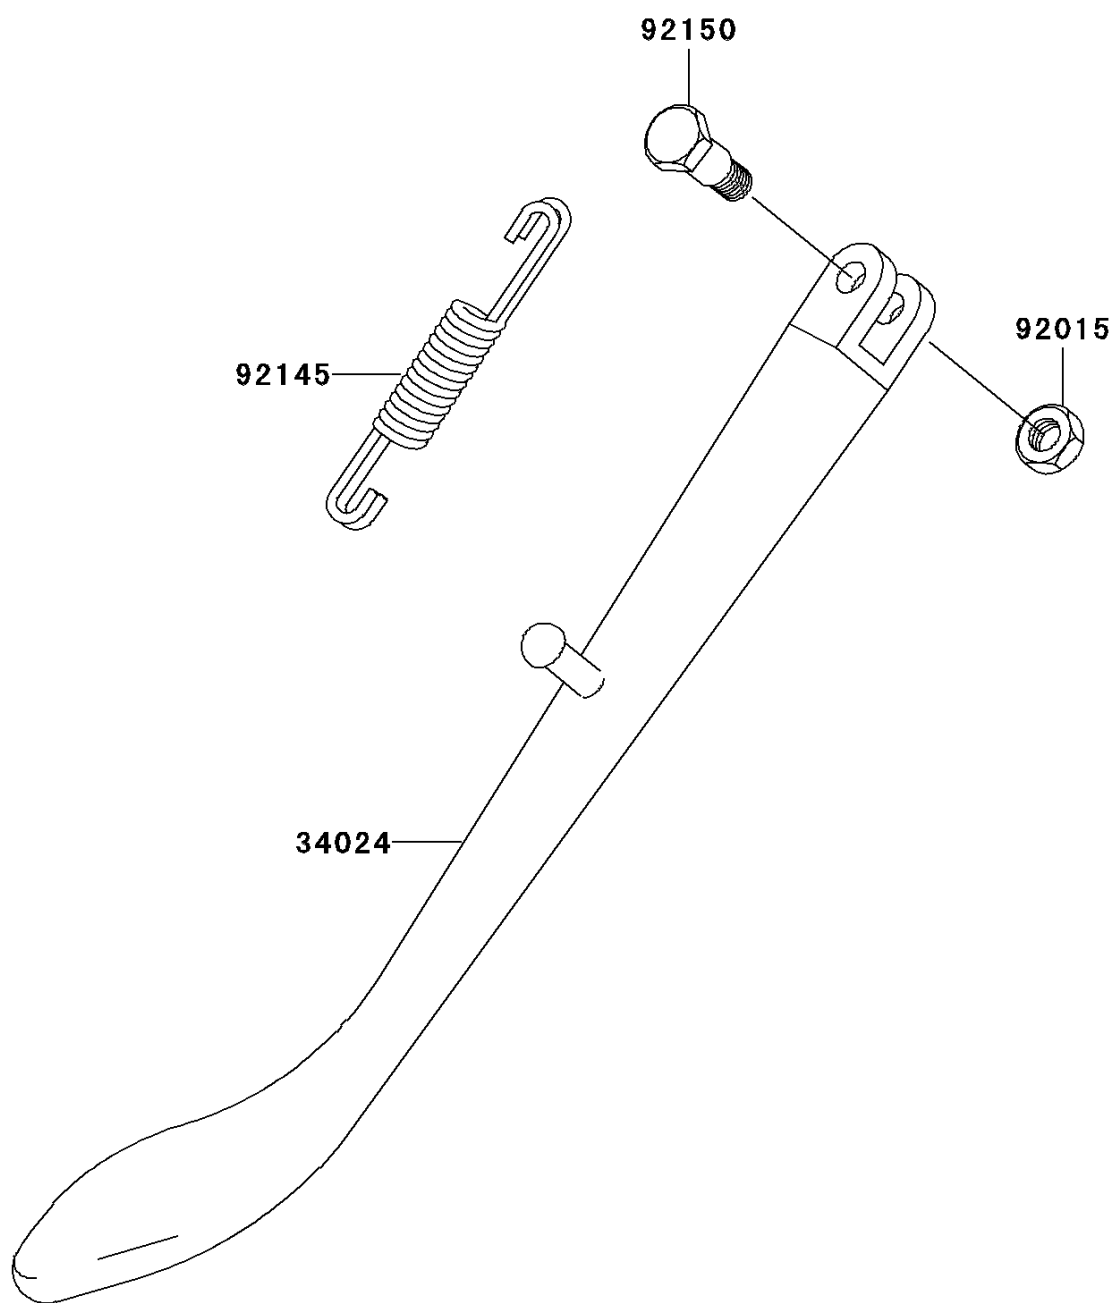

2006 Eliminator® 125 PARTS DIAGRAM

Stand(s)

F2190

2006 Eliminator® 125 PARTS LIST

Stand(s)

ITEM NAME	PART NUMBER	QUANTITY
STAND-SIDE (Ref # 34024)	34024-1343	1
NUT,LOCK,10MM,BLACK (Ref # 92015)	92015-1188	1
SPRING,SIDE STAND (Ref # 92145)	92145-0084	1
BOLT,SIDE STAND (Ref # 92150)	92150-1975	1