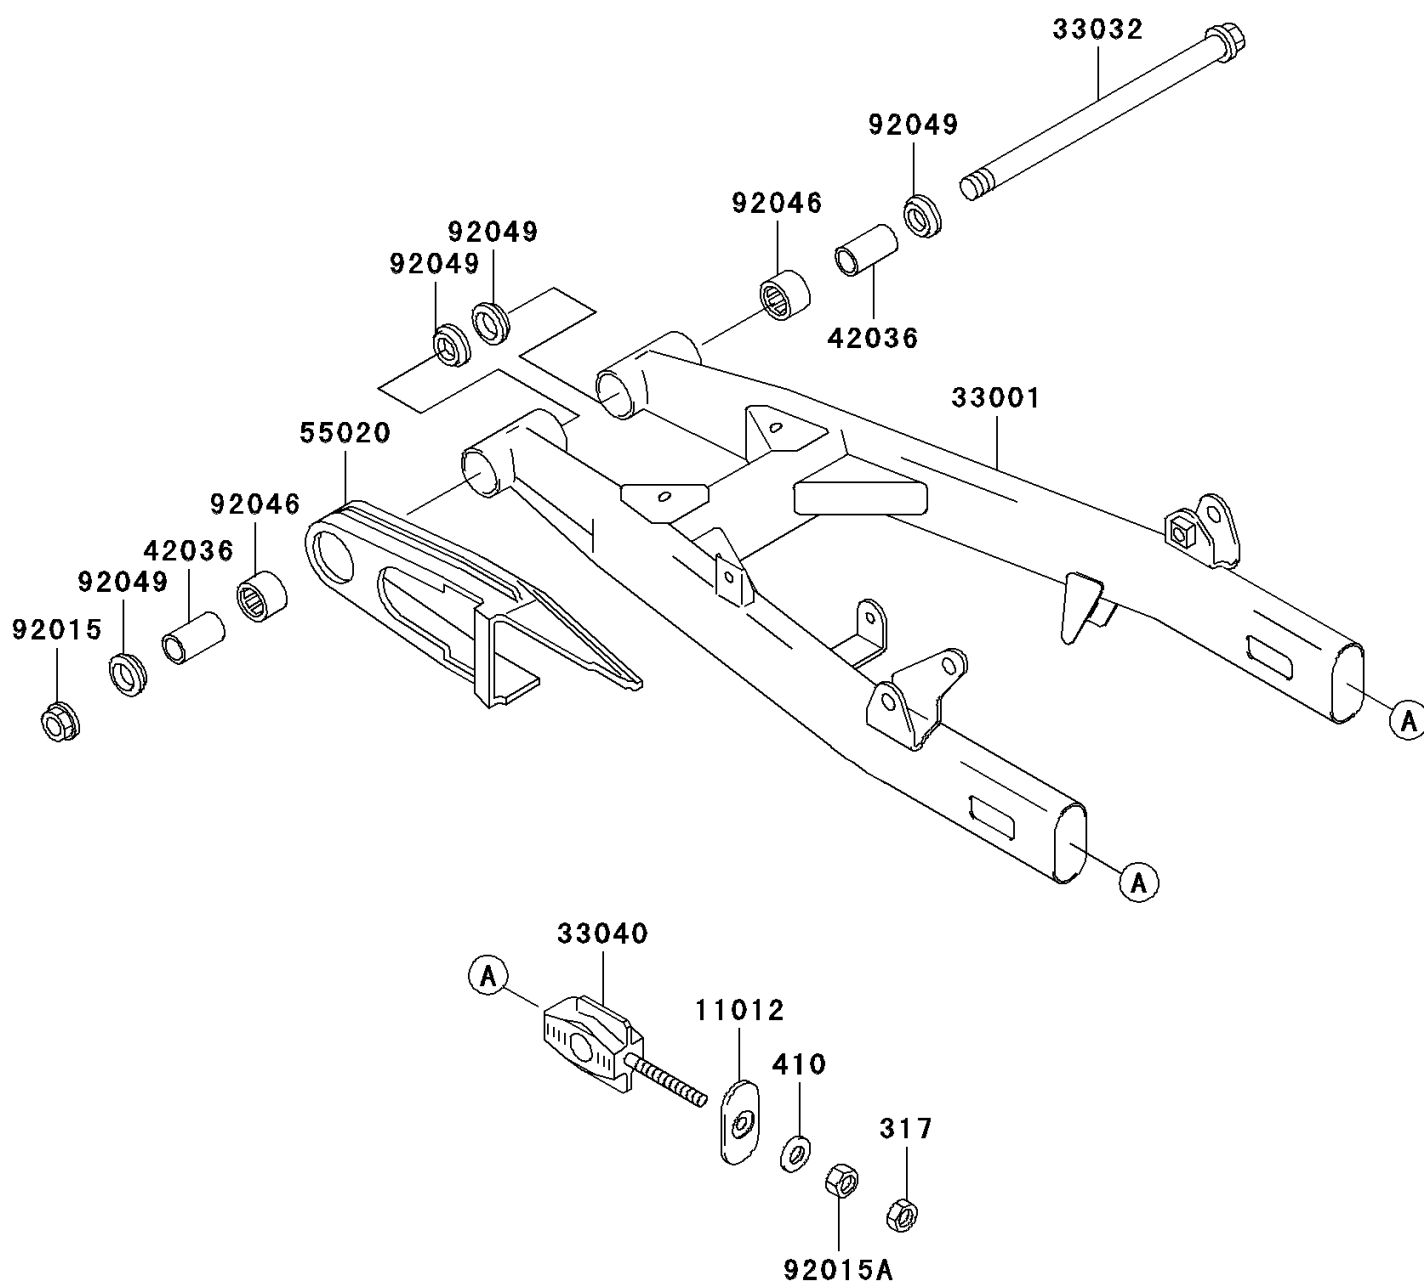

2006 Eliminator® 125 PARTS DIAGRAM

Swingarm

F2141

2006 Eliminator® 125 PARTS LIST

Swingarm

ITEM NAME	PART NUMBER	QUANTITY
NUT-HEX-SMALL,8MM,BLACK (Ref # 317)	317AB0800	1
WASHER-PLAIN-SMALL,8MM,BLACK (Ref # 410)	410AB0800	1
CAP,CHAIN ADJUSTER (Ref # 11012)	11012-1819	1
ARM-COMP-SWING (Ref # 33001)	33001-1599	1
SHAFT-SWING ARM (Ref # 33032)	33032-0001	1
ADJUSTER-CHAIN,INNER (Ref # 33040)	33040-1178	1
SLEEVE,14.1X22X57 (Ref # 42036)	42036-1371	1
GUARD,CHAIN (Ref # 55020)	55020-1689	1
NUT,14MM (Ref # 92015)	92015-1407	1
NUT,8MM (Ref # 92015A)	92015-1959	1
BEARING-NEEDLE,TA2230Z (Ref # 92046)	92046-1174	1
SEAL-OIL,MHA22X29X5.7F (Ref # 92049)	92049-1289	1