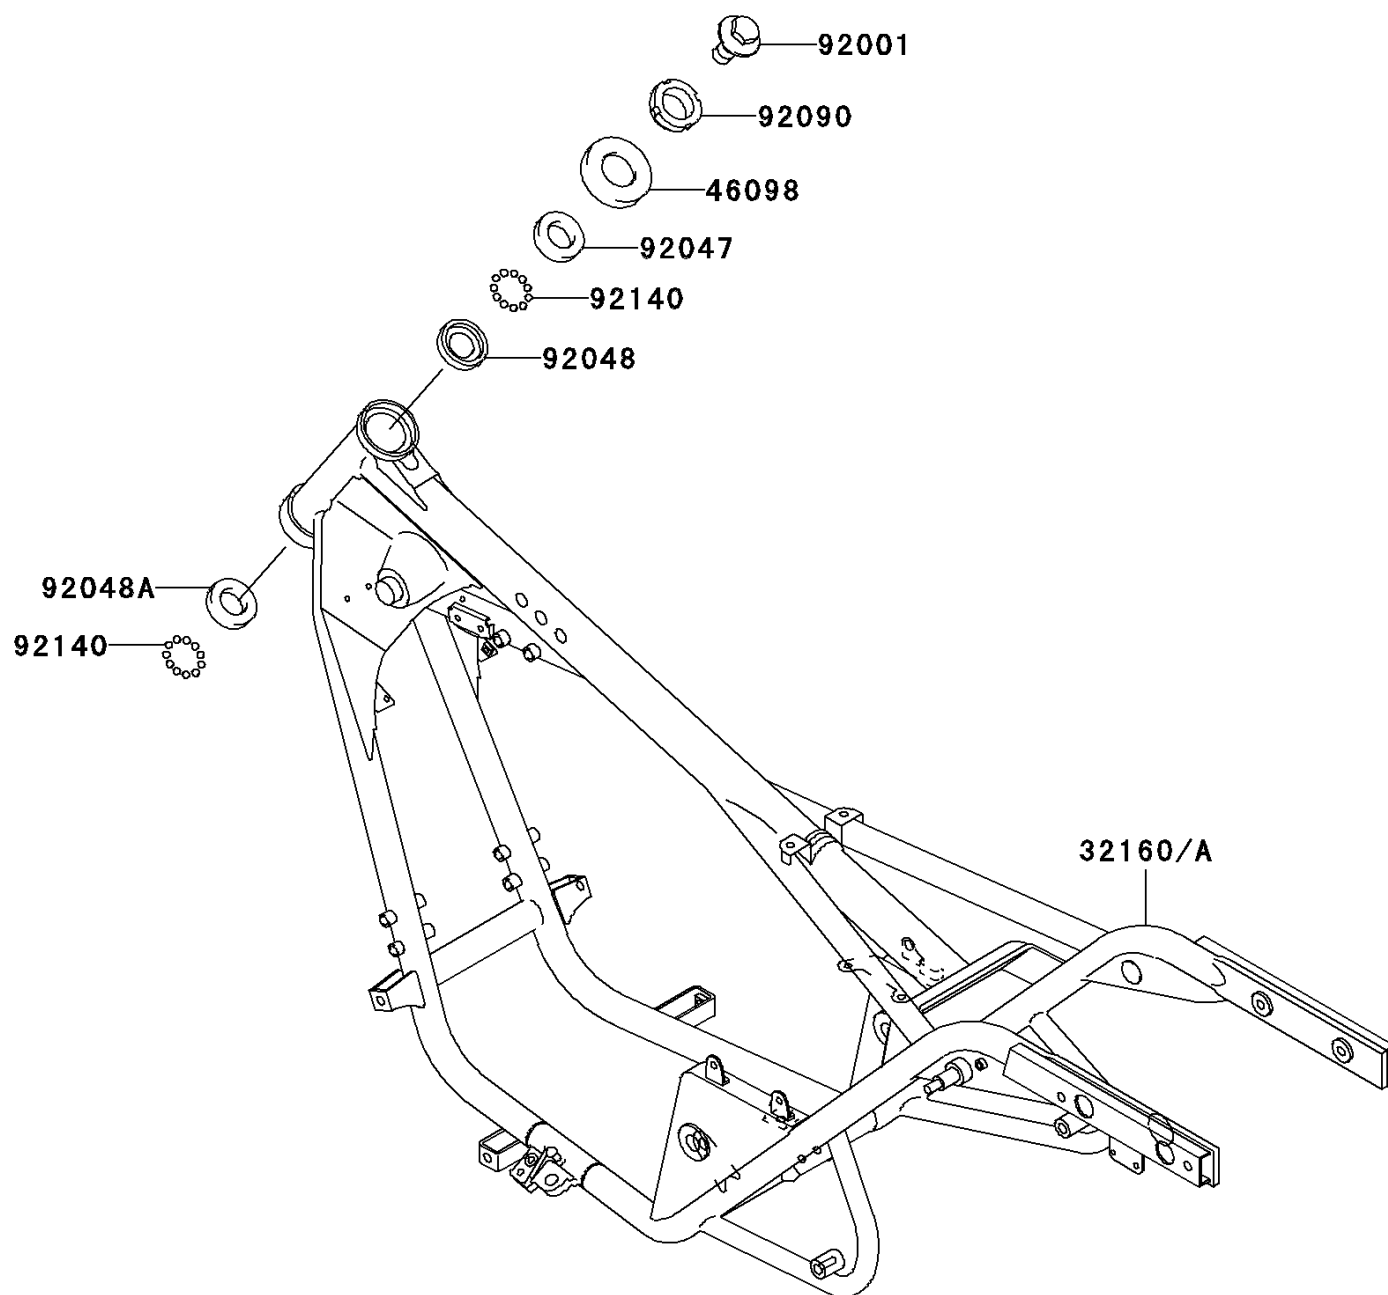

2006 Eliminator® 125 PARTS DIAGRAM

Frame

F2120

2006 Eliminator® 125 PARTS LIST

Frame

ITEM NAME	PART NUMBER	QUANTITY
CAP,STEERING STEM (Ref # 46098)	46098-016	1
BOLT,FLANGED,16X22 (Ref # 92001)	92001-1488	1
RACE,STEERING STEM BEARING (Ref # 92047)	92047-011	1
RACE,STEERING STEM BEARING (Ref # 92048)	92048-006	1
RACE,STEERING STEM BEARING (Ref # 92048A)	92048-008	1
NUT,30MM (Ref # 92090)	92090-007	1
BALL,6.35MM (Ref # 92140)	92140-0008	1
FRAME-COMP (Ref # 32160)	32160-1644	1
FRAME-COMP (Ref # 32160A)	32160-1765	1