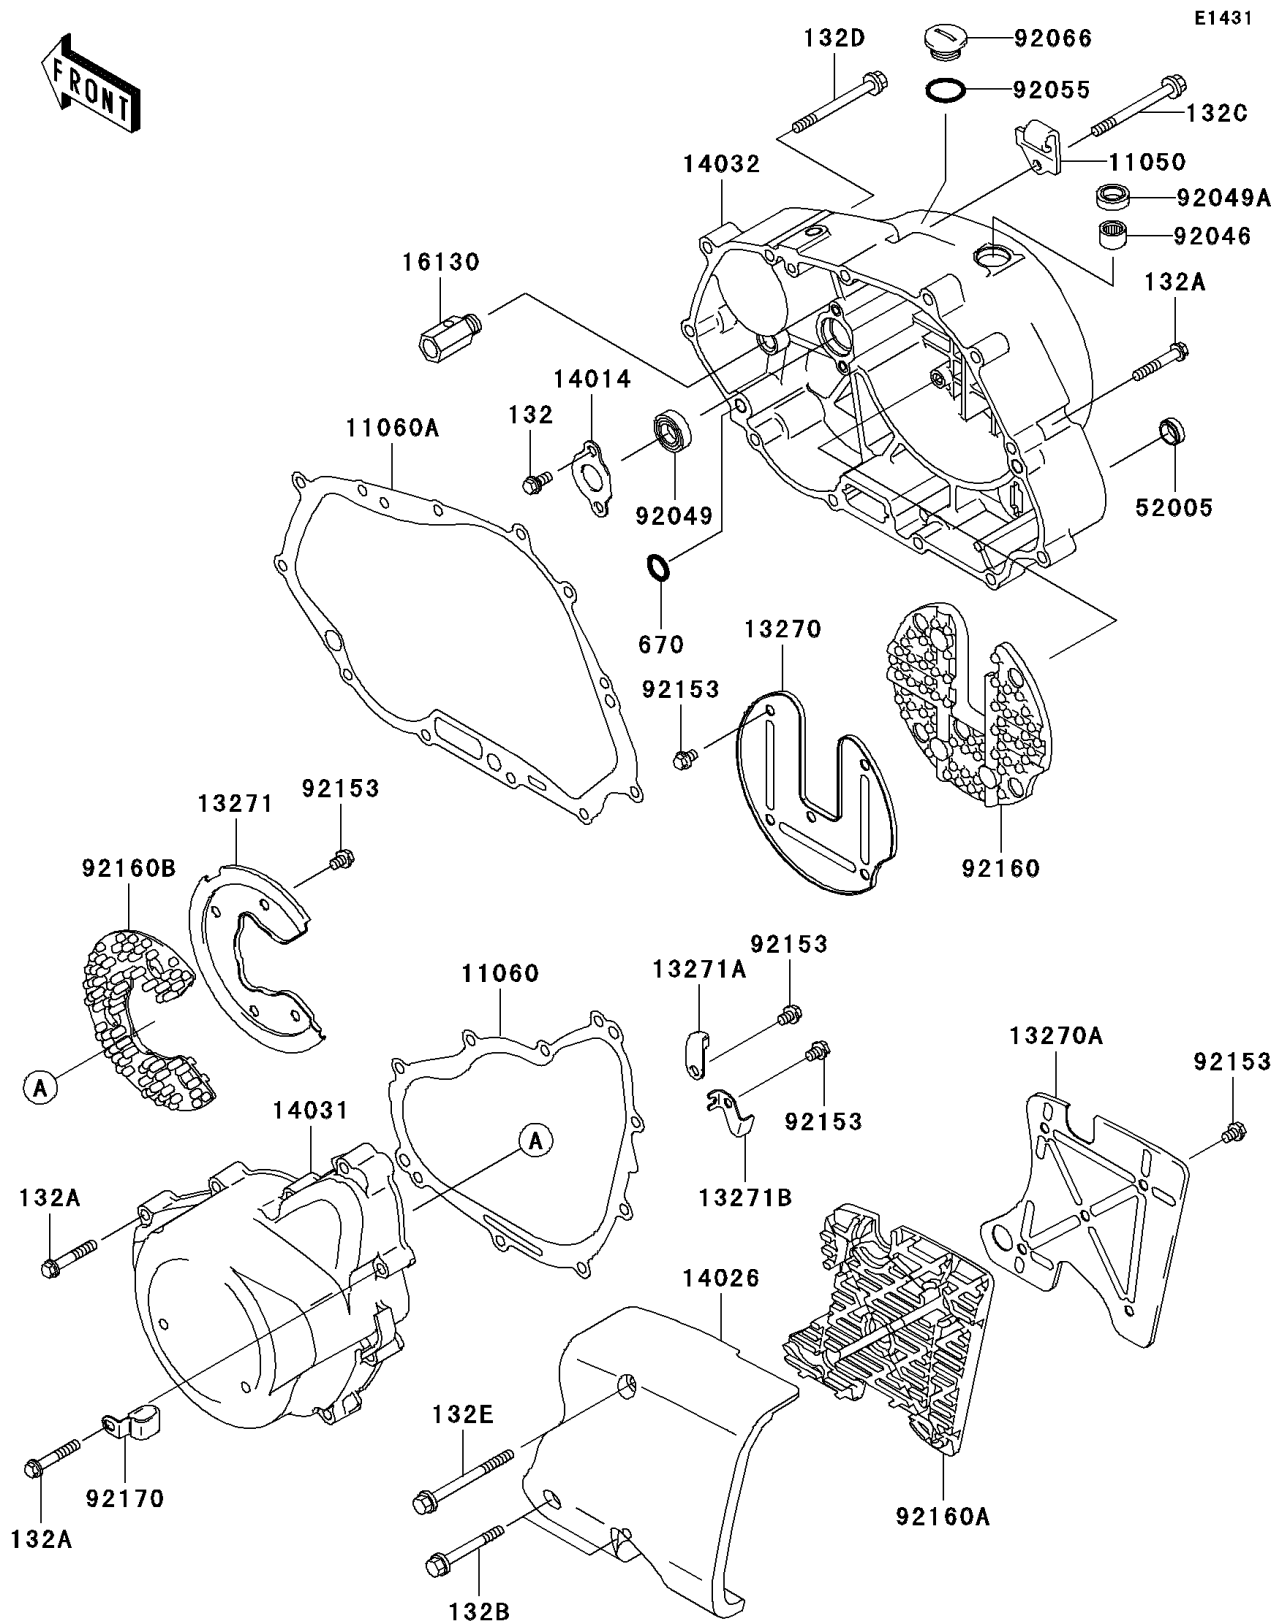

2006 Eliminator® 125 PARTS DIAGRAM

Engine Cover(s)

2006 Eliminator® 125 PARTS LIST

Engine Cover(s)

ITEM NAME	PART NUMBER	QUANTITY
BOLT-FLANGED-SMALL,6X12 (Ref # 132)	132BA0612	1
BOLT-FLANGED-SMALL,6X35 (Ref # 132A)	132BA0635	1
BOLT-FLANGED-SMALL,6X50 (Ref # 132B)	132BA0650	1
BOLT-FLANGED-SMALL,6X55 (Ref # 132C)	132BA0655	1
BOLT-FLANGED-SMALL,6X65 (Ref # 132D)	132BA0665	1
BOLT-FLANGED-SMALL,6X70 (Ref # 132E)	132BA0670	1
O RING,8MM (Ref # 670)	670B1508	1
BRACKET,CABLE (Ref # 11050)	11050-1777	1
GASKET,GENERATOR COVER (Ref # 11060)	11060-1751	1
GASKET,CLUTCH COVER (Ref # 11060A)	11060-1752	1
PLATE,CLUTCH COVER (Ref # 13270)	13270-1665	1
PLATE,CHAIN COVER (Ref # 13270A)	13270-1855	1
PLATE (Ref # 13271)	13271-1056	1
PLATE (Ref # 13271A)	13271-1057	1
PLATE (Ref # 13271B)	13271-1344	1
PLATE-POSITION (Ref # 14014)	14014-1129	1
COVER-CHAIN (Ref # 14026)	14026-0024	1
COVER-GENERATOR (Ref # 14031)	14031-0051	1
COVER-CLUTCH (Ref # 14032)	14032-0068	1
VALVE-ASSY-RELIEF (Ref # 16130)	16130-1001	1
GAUGE,OIL LEVEL (Ref # 52005)	52005-1009	1
BEARING-NEEDLE,HK1210 (Ref # 92046)	92046-1010	1
SEAL-OIL (Ref # 92049)	92049-1191	1
SEAL-OIL,TB12205.5 (Ref # 92049A)	92049-1271	1
RING-O,20X2 (Ref # 92055)	92055-1146	1
PLUG (Ref # 92066)	92066-0053	1
BOLT,6X8 (Ref # 92153)	92153-0528	1
DAMPER,CLUTCH COVER (Ref # 92160)	92160-1762	1
DAMPER,CHAIN COVER (Ref # 92160A)	92160-1855	1

2006 Eliminator® 125 PARTS LIST

Engine Cover(s)

ITEM NAME	PART NUMBER	QUANTITY
DAMPER (Ref # 92160B)	92160-1923	1
CLAMP (Ref # 92170)	92170-1833	1