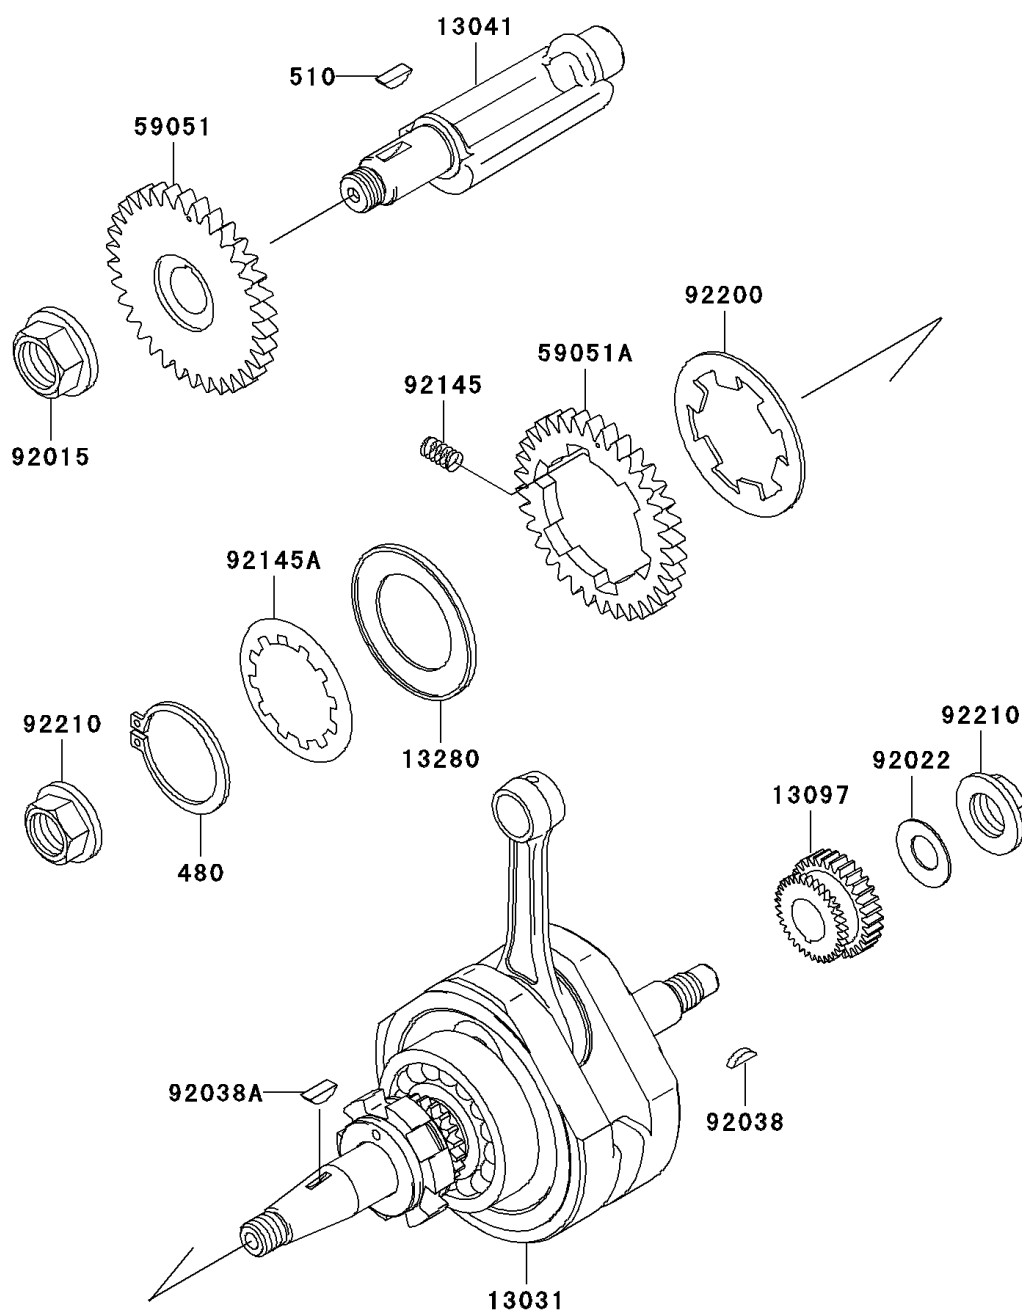

2006 Eliminator® 125 PARTS DIAGRAM

Crankshaft

E1321

2006 Eliminator® 125 PARTS LIST

Crankshaft

ITEM NAME	PART NUMBER	QUANTITY
CIRCLIP (Ref # 480)	480J4000	1
KEY-WOODRUFF (Ref # 510)	510A5100	1
CRANKSHAFT-COMP (Ref # 13031)	13031-1459	1
BALANCER (Ref # 13041)	13041-1117	1
GEAR-PRIMARY SPUR (Ref # 13097)	13097-1378	1
HOLDER,BALANCER (Ref # 13280)	13280-1121	1
GEAR-SPUR,BALANCER (Ref # 59051)	59051-1324	1
GEAR-SPUR,BALANCER (Ref # 59051A)	59051-1325	1
NUT,16MM (Ref # 92015)	92015-1465	1
WASHER,SPRING,14M/M (Ref # 92022)	92022-1232	1
KEY,WOODRUFF (Ref # 92038)	92038-001	1
KEY,WOODRUFF (Ref # 92038A)	92038-3703	1
SPRING (Ref # 92145)	92145-1195	1
SPRING (Ref # 92145A)	92145-1196	1
WASHER (Ref # 92200)	92200-1314	1
NUT,14MM (Ref # 92210)	92210-1163	1