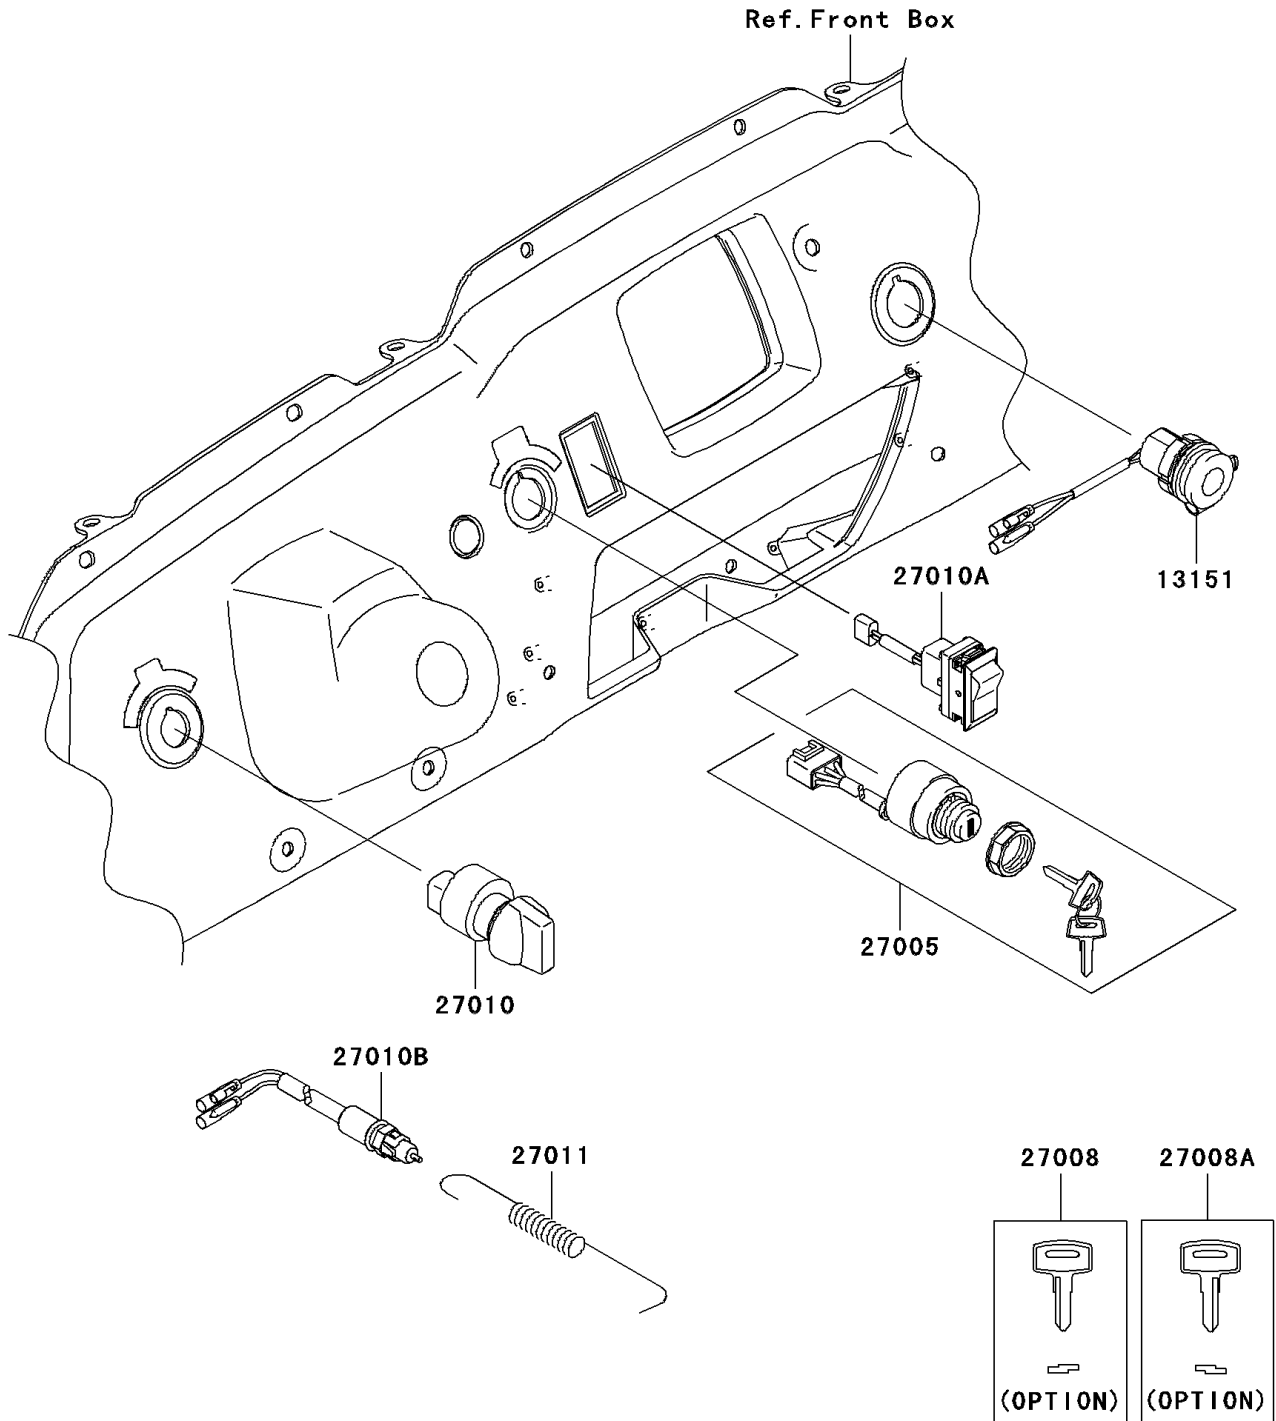

## 2009 Teryx® 750 4x4 NRA Outdoors™ PARTS DIAGRAM

Ignition Switch

F2770

## 2009 Teryx® 750 4x4 NRA Outdoors™ PARTS LIST

### Ignition Switch

ITEM NAME	PART NUMBER	QUANTITY
SWITCH-COMP,D.C.TERMINAL (Ref # 13151)	13151-0003	1
SWITCH-ASSY-IGNITION (Ref # 27005)	27005-0036	1
KEY-LOCK,BLANK (Ref # 27008)	27008-1153	1
KEY-LOCK,BLANK (Ref # 27008A)	27008-1157	1
SWITCH,HEAD LAMP (Ref # 27010)	27010-0067	1
SWITCH,2/4WD (Ref # 27010A)	27010-0068	1
SWITCH,REAR BRAKE (Ref # 27010B)	27010-1475	1
SPRING,BRAKE LAMP SWITCH (Ref # 27011)	27011-006	1