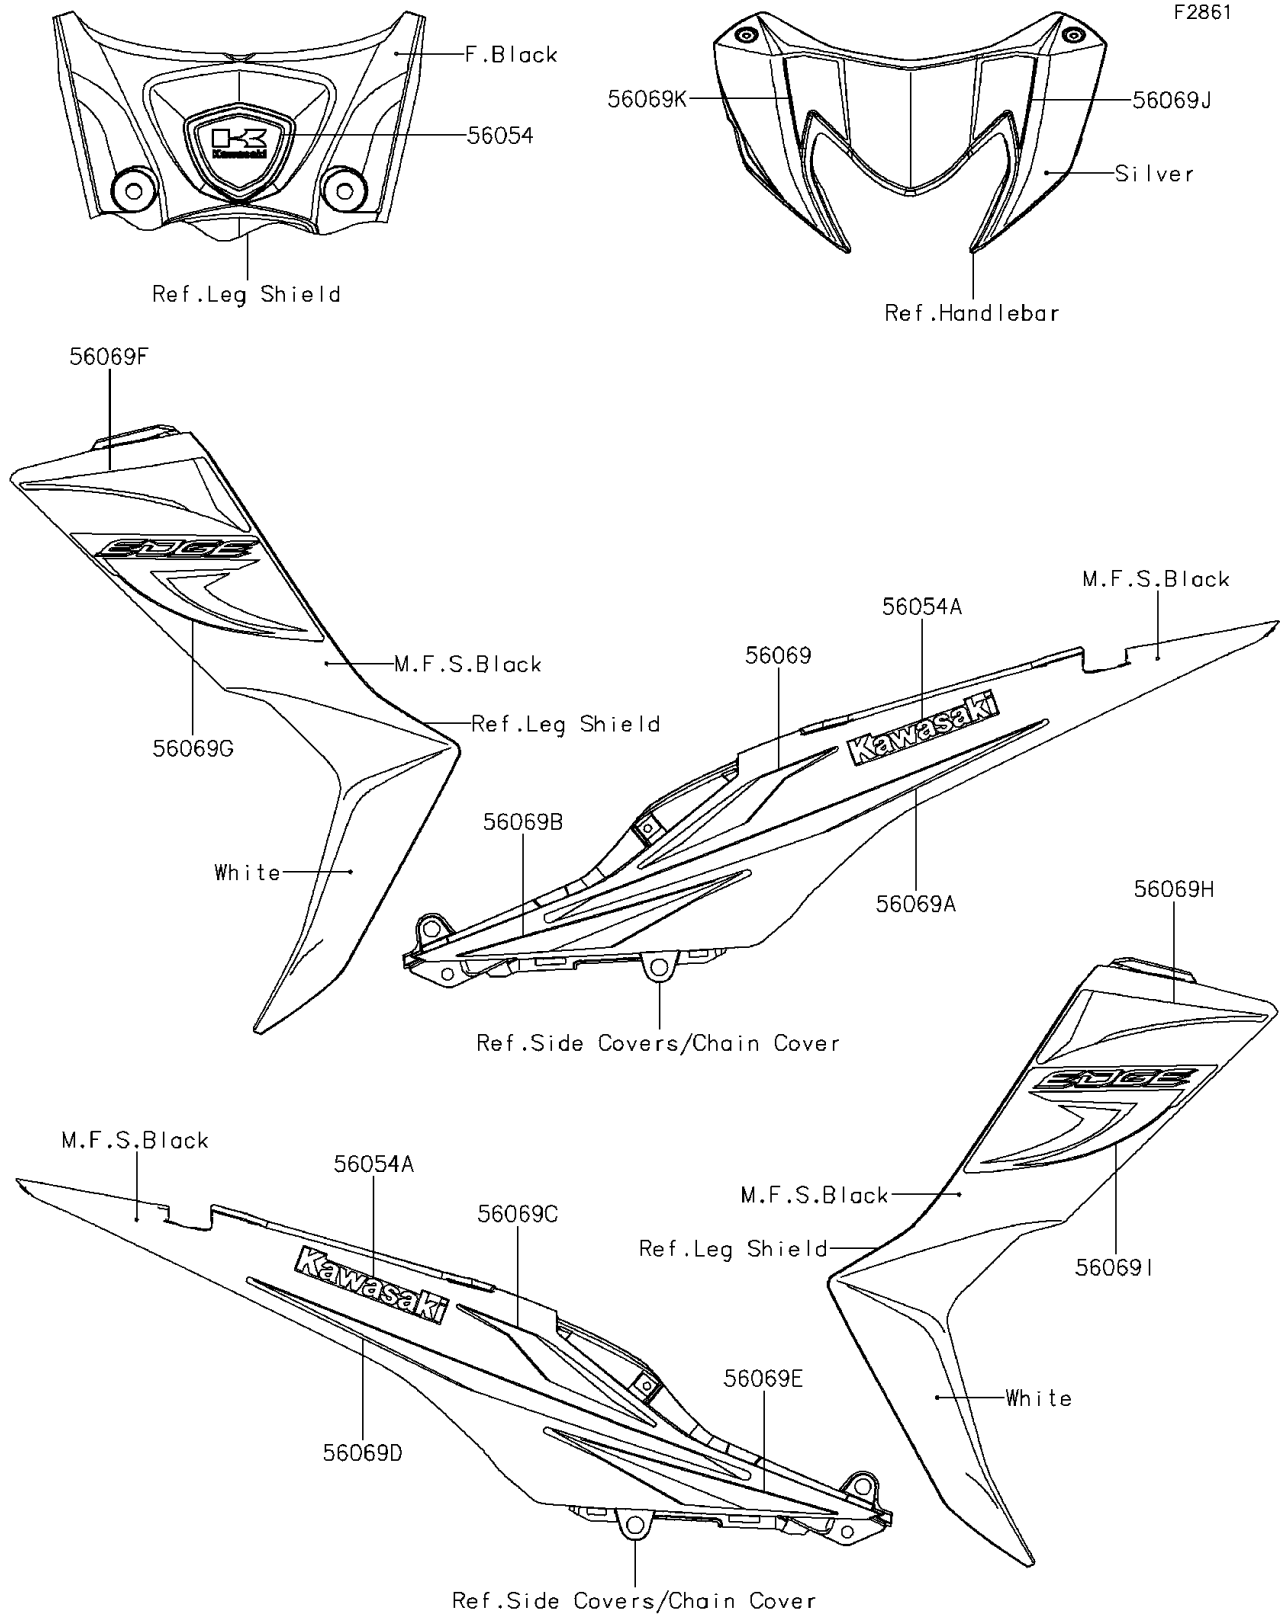

2013 KAZE HIT PARTS DIAGRAM

Decals(Silver)

2013 KAZE HIT PARTS LIST

Decals(Silver)

ITEM NAME	PART NUMBER	QUANTITY
MARK,FR COVER,TOP,K (Ref # 56054)	56054-0514	1
MARK,TAIL COVER,KAWASAKI (Ref # 56054A)	56054-0996	1
PATTERN,TAIL COVER,UPP,LH (Ref # 56069)	56069-1987	1
PATTERN,TAIL COVER,CNT,LH (Ref # 56069A)	56069-1988	1
PATTERN,TAIL COVER,LWR,LH (Ref # 56069B)	56069-1989	1
PATTERN,TAIL COVER,UPP,RH (Ref # 56069C)	56069-1990	1
PATTERN,TAIL COVER,CNT,RH (Ref # 56069D)	56069-1991	1
PATTERN,TAIL COVER,LWR,RH (Ref # 56069E)	56069-1992	1
PATTERN,COWLING,UPP,LH (Ref # 56069F)	56069-1993	1
PATTERN,COWLING,LWR,LH (Ref # 56069G)	56069-1994	1
PATTERN,COWLING,UPP,RH (Ref # 56069H)	56069-1995	1
PATTERN,COWLING,LWR,RH (Ref # 56069I)	56069-1996	1
PATTERN,HANDLE COVER,LH (Ref # 56069J)	56069-1997	1
PATTERN,HANDLE COVER,RH (Ref # 56069K)	56069-1998	1