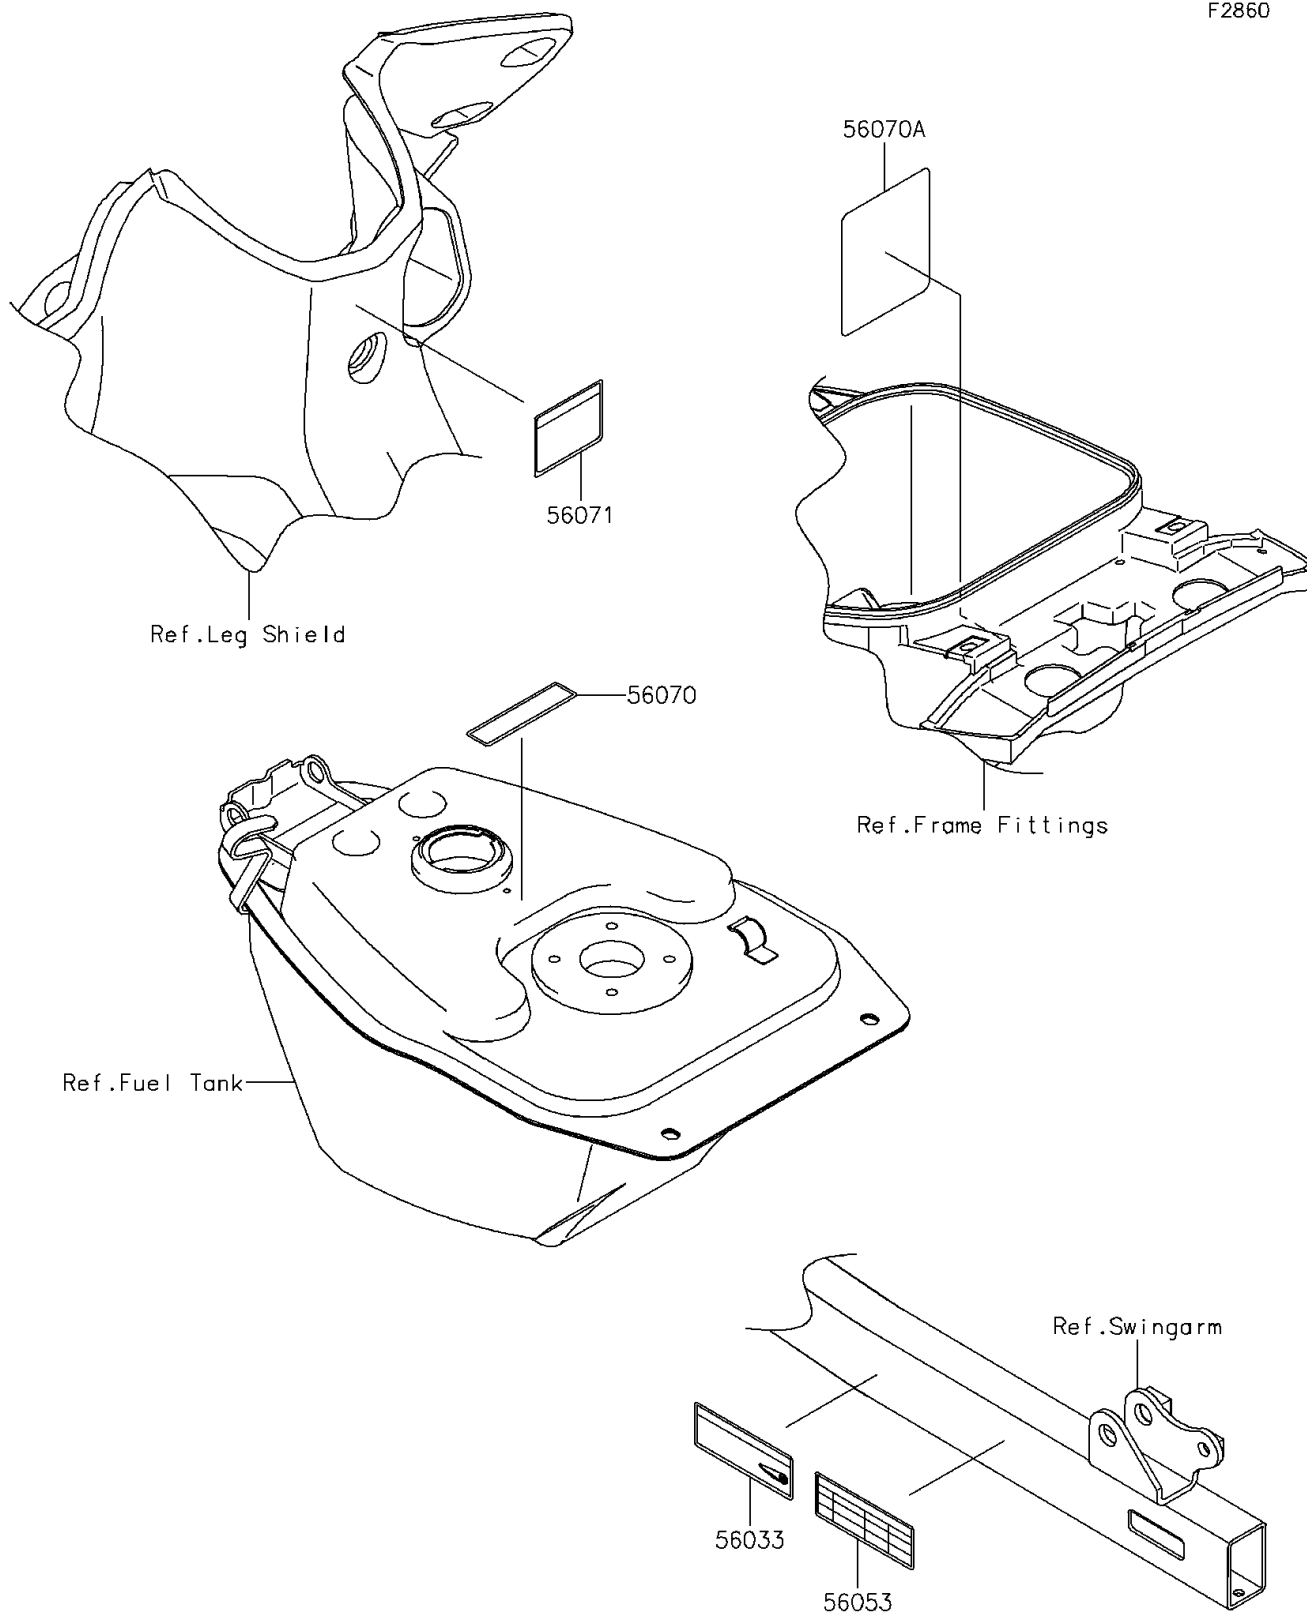

## 2013 KAZE HIT PARTS DIAGRAM

Labels

F2860

## 2013 KAZE HIT PARTS LIST

Labels

ITEM NAME	PART NUMBER	QUANTITY
LABEL-MANUAL,CHAIN (Ref # 56033)	56033-0353	1
LABEL-SPECIFICATION,TIRE&LOAD (Ref # 56053)	56053-0160	1
LABEL-WARNING,TANK CAUTION (Ref # 56070)	56070-1098	1
LABEL-WARNING,BATTERY VENT (Ref # 56070A)	56070-1272	1
LABEL-WARNING,RULE (Ref # 56071)	56071-0297	1