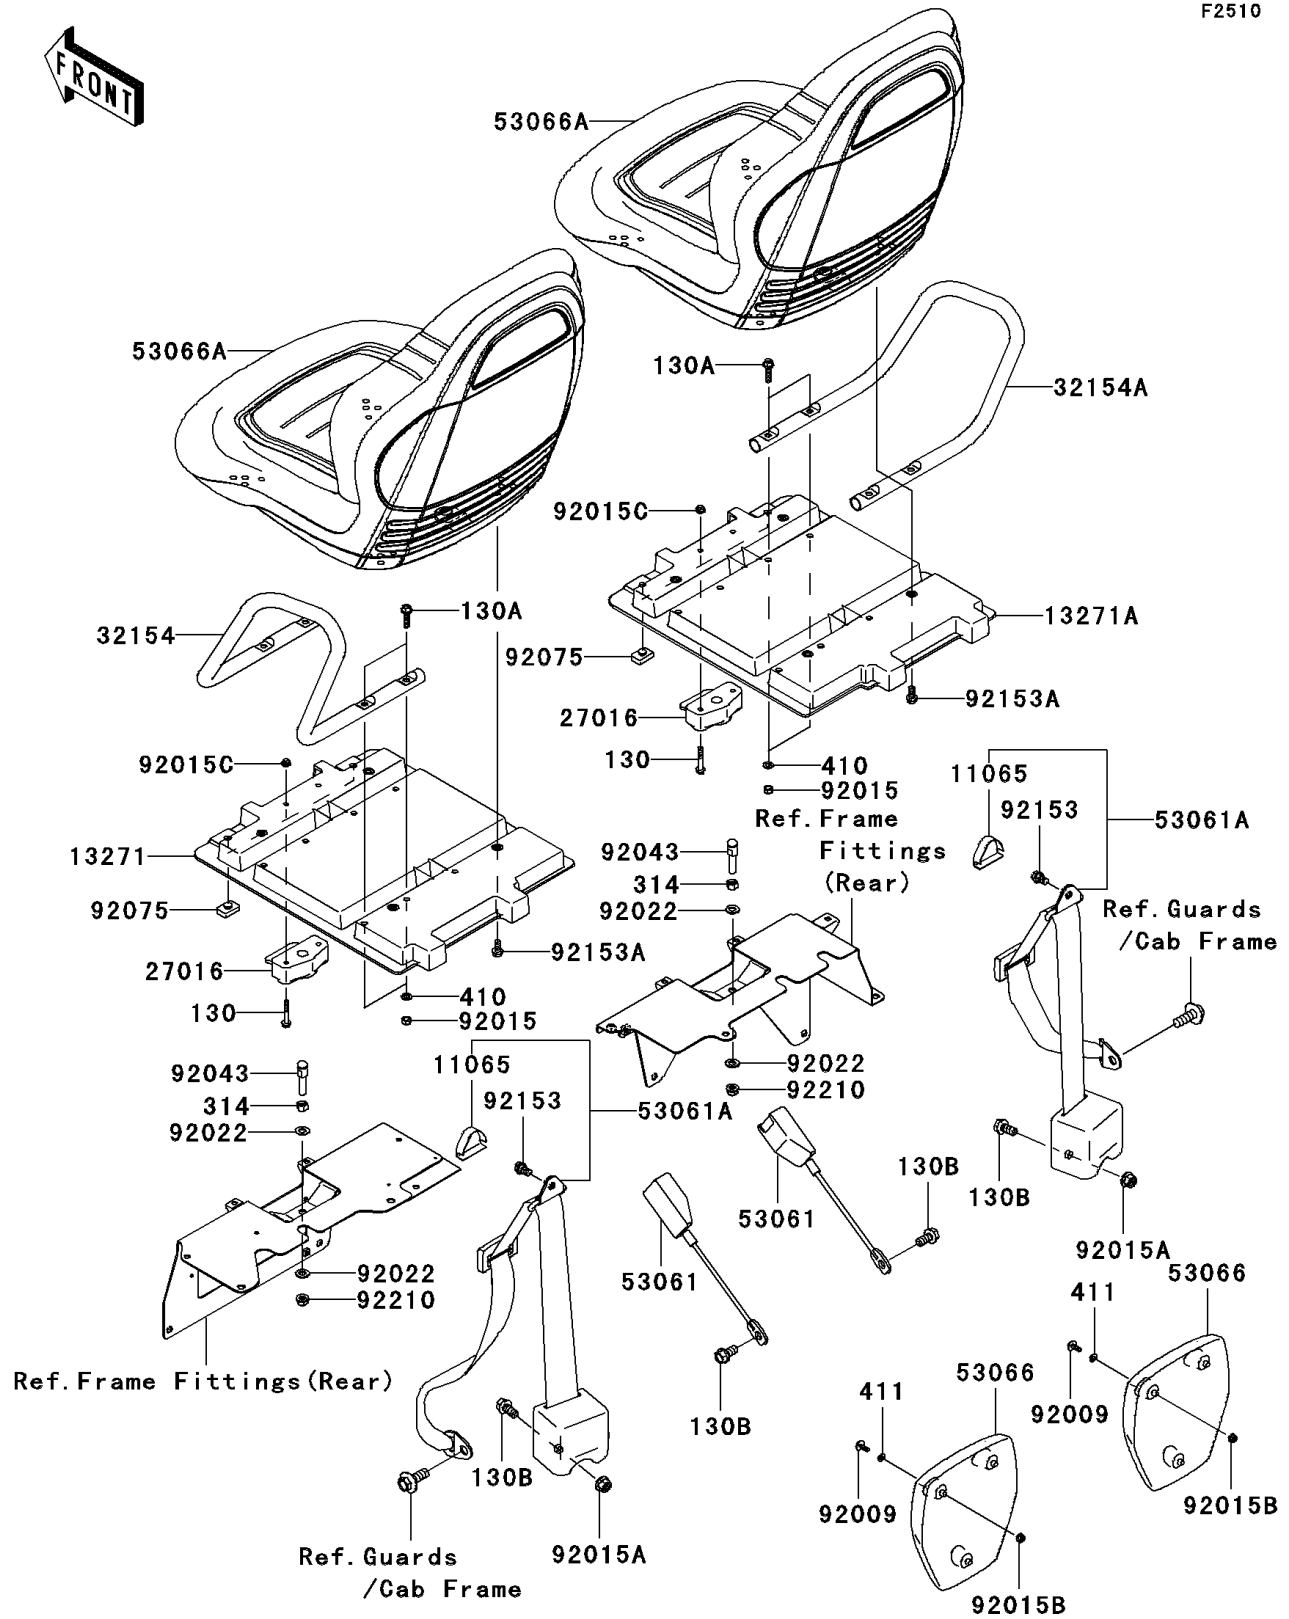

2009 Teryx® 750 4x4 NRA Outdoors™ PARTS DIAGRAM

Seat

F2510

2009 Teryx® 750 4x4 NRA Outdoors™ PARTS LIST

Seat

ITEM NAME	PART NUMBER	QUANTITY
BOLT-FLANGED,6X40 (Ref # 130)	130CA0640	1
BOLT-FLANGED,8X30 (Ref # 130A)	130CA0830	1
BOLT-FLANGED,12X25 (Ref # 130B)	130CA1225	1
NUT-HEX-FINE,10MM (Ref # 314)	314AA1000	1
WASHER-PLAIN-SMALL,8MM (Ref # 410)	410AA0800	1
WASHER-PLAIN,6.5X13X1 (Ref # 411)	411AB0600	1
CAP,SEAT BELT (Ref # 11065)	11065-0287	1
PLATE,SEAT,LWR,LH,F.BLACK (Ref # 13271)	13271-0894-6Z	1
PLATE,SEAT,LWR,RH,F.BLACK (Ref # 13271A)	13271-0895-6Z	1
LOCK-ASSY,SEAT (Ref # 27016)	27016-3758	1
PIPE,SEAT PLATE,LH (Ref # 32154)	32154-1249	1
PIPE,SEAT PLATE,RH (Ref # 32154A)	32154-1250	1
BELT-SEAT (Ref # 53061)	53061-0002	1
BELT-SEAT (Ref # 53061A)	53061-0005	1
SEAT-ASSY,PAD HEAD,BLACK (Ref # 53066)	53066-0163-6D	1
SEAT-ASSY (Ref # 53066A)	53066-0195	1
SCREW,6X16 (Ref # 92009)	92009-1621	1
NUT,LOCK,8MM (Ref # 92015)	92015-1124	1
NUT,12MM (Ref # 92015A)	92015-1426	1
NUT,LOCK,FLANGED,6MM (Ref # 92015B)	92015-1603	1
NUT,LOCK,FLANGED,6MM (Ref # 92015C)	92015-1699	1
WASHER,10.5X20X1.6 (Ref # 92022)	92022-1591	1
PIN (Ref # 92043)	92043-0126	1
DAMPER,SEAT (Ref # 92075)	92075-1153	1
BOLT,FLANGED,10X16 (Ref # 92153)	92153-1740	1
BOLT (Ref # 92153A)	92153-1924	1
NUT,LOCK,FLANGED,10MM (Ref # 92210)	92210-0276	1