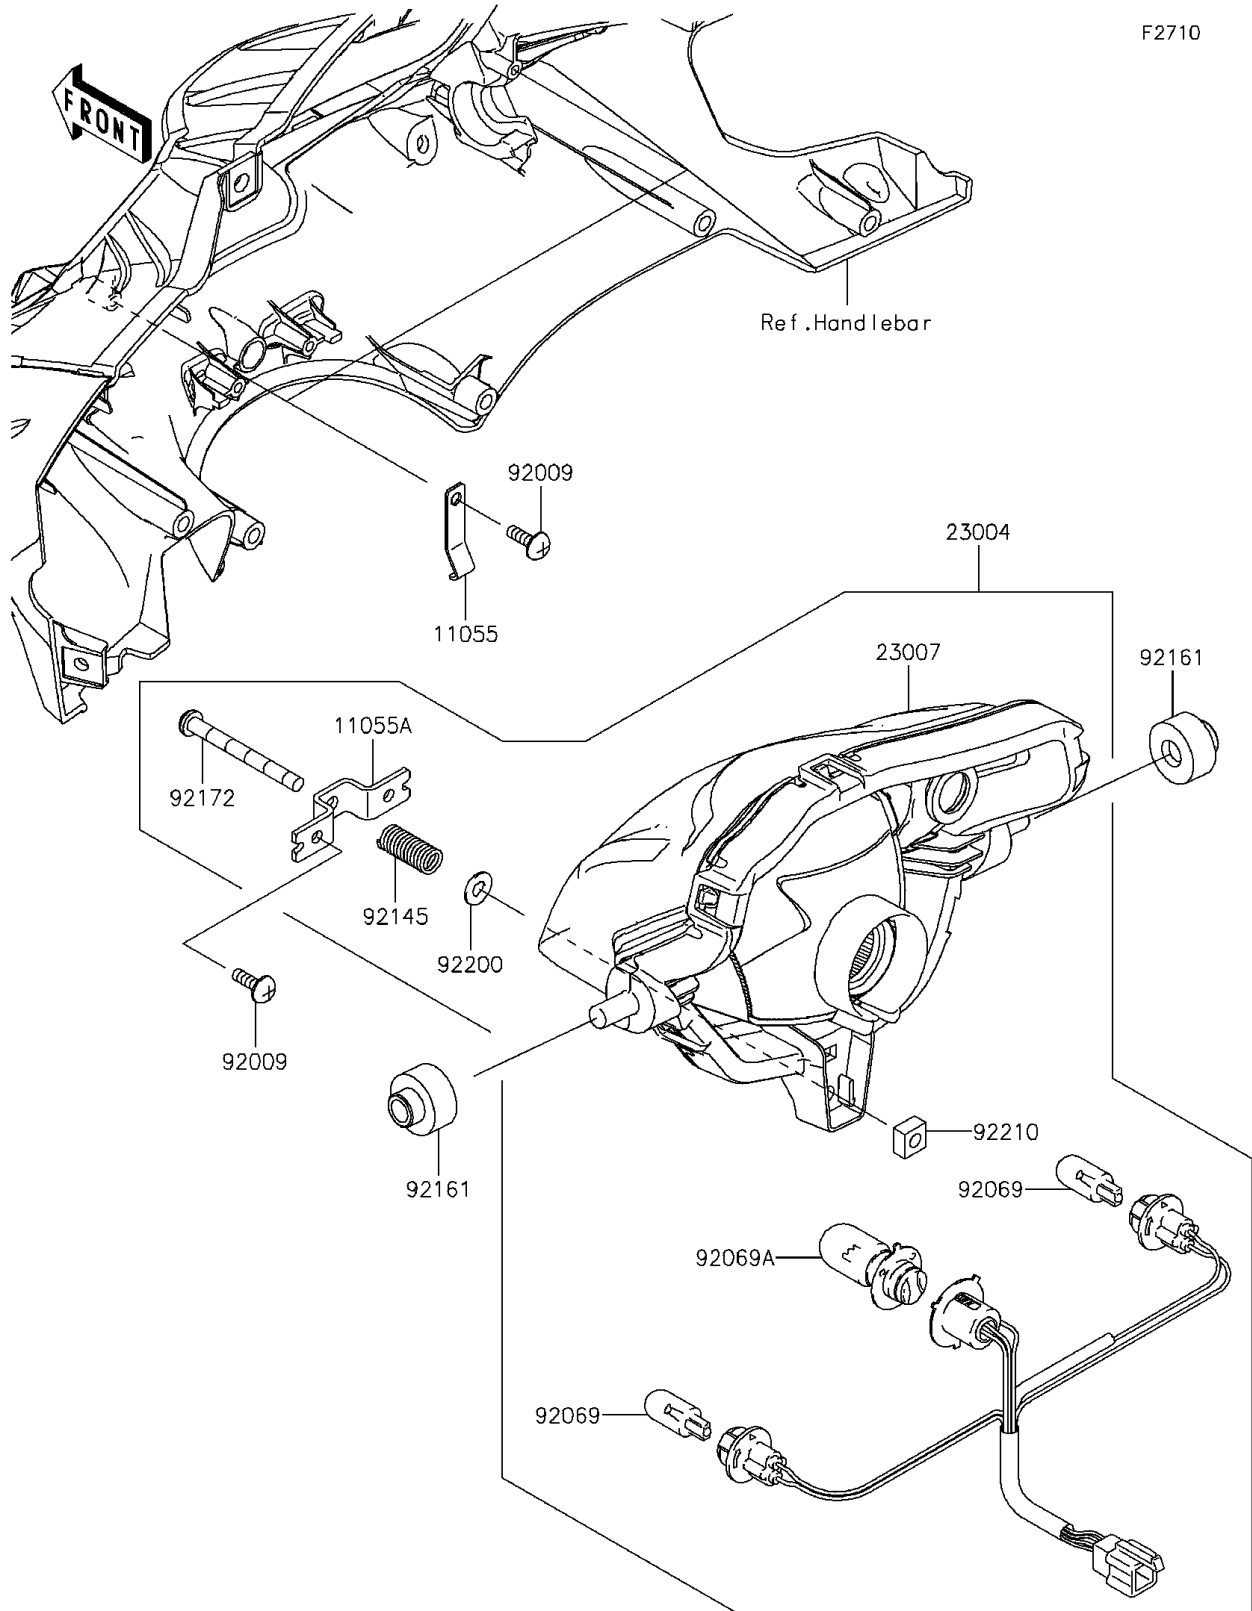

2013 KAZE HIT PARTS DIAGRAM

Headlight(s)

2013 KAZE HIT PARTS LIST

Headlight(s)

| ITEM NAME | PART NUMBER | QUANTITY |
|--|-------------|----------|
| BRACKET (Ref # 11055) | 11055-1564 | 1 |
| BRACKET (Ref # 11055A) | 11055-1889 | 1 |
| LAMP-HEAD (Ref # 23004) | 23004-0306 | 1 |
| LENS-COMP,HEAD LAMP (Ref # 23007) | 23007-0140 | 1 |
| SCREW,TAPPING,4X12,BLACK (Ref # 92009) | 92009-1142 | 1 |
| BULB,12V 3.4W,T10 (Ref # 92069) | 92069-1007 | 1 |
| BULB,12V 32/32W (Ref # 92069A) | 92069-1123 | 1 |
| SPRING (Ref # 92145) | 92145-0745 | 1 |
| DAMPER (Ref # 92161) | 92161-0139 | 1 |
| SCREW (Ref # 92172) | 92172-0447 | 1 |
| WASHER (Ref # 92200) | 92200-0530 | 1 |
| NUT,5MM (Ref # 92210) | 92210-0413 | 1 |