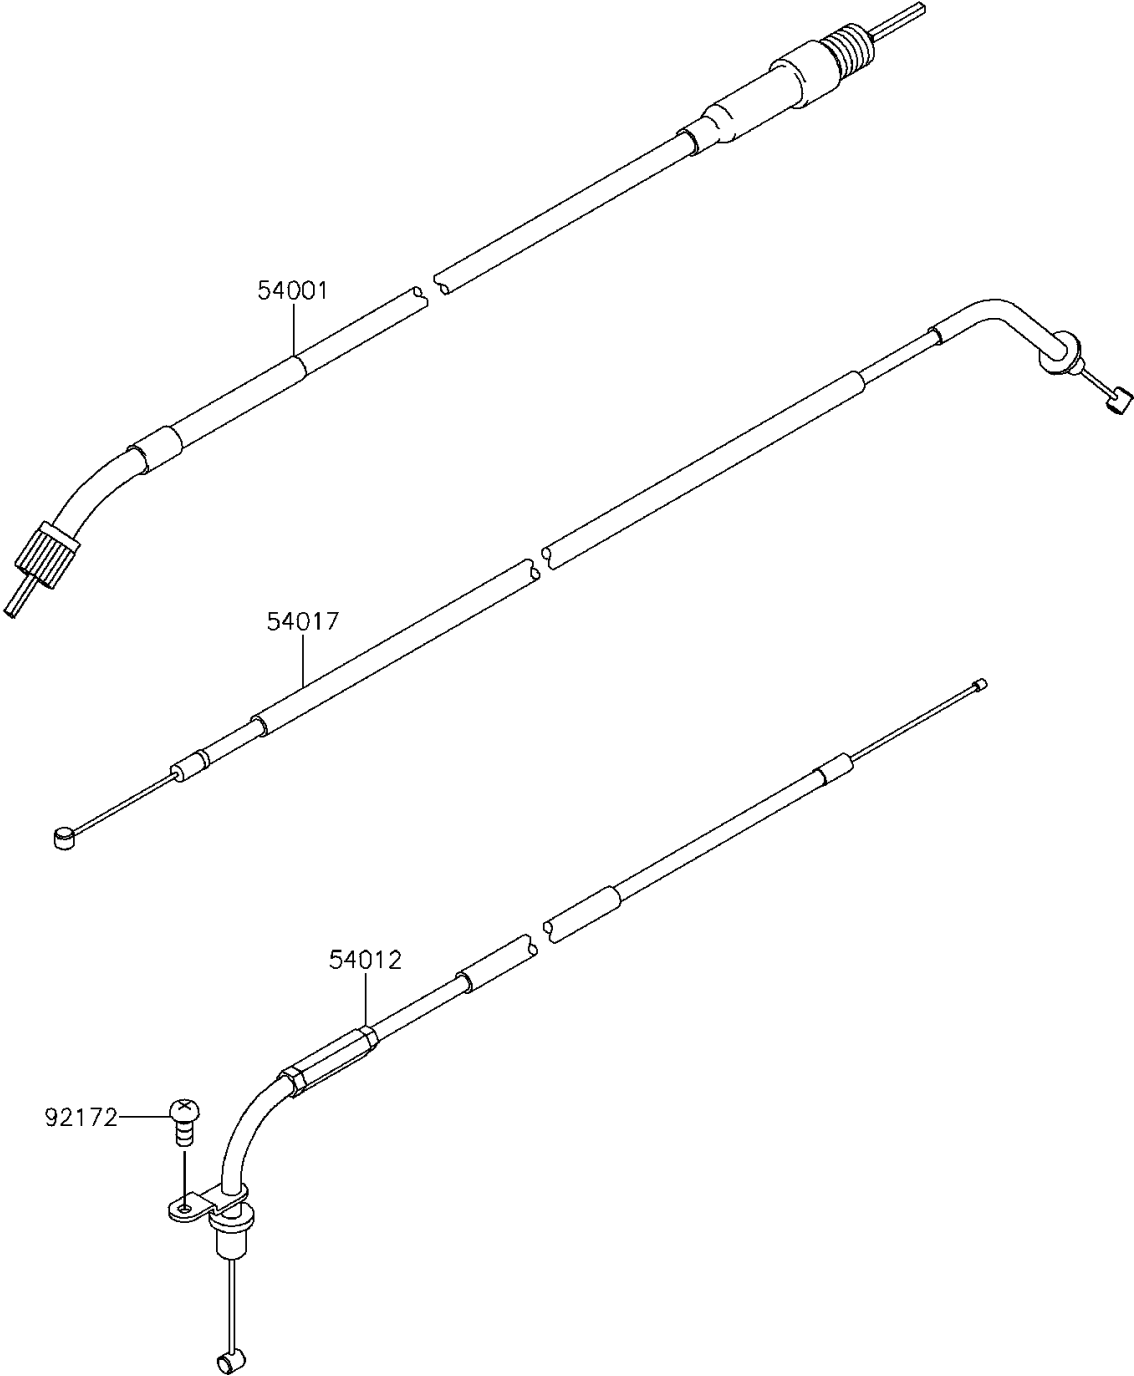

## 2013 KAZE HIT PARTS DIAGRAM

Cables

F2540

## 2013 KAZE HIT PARTS LIST

Cables

ITEM NAME	PART NUMBER	QUANTITY
CABLE-SPEEDMETER (Ref # 54001)	54001-0022	1
CABLE-THROTTLE (Ref # 54012)	54012-0565	1
CABLE-STARTER (Ref # 54017)	54017-0302	1
SCREW (Ref # 92172)	92172-0734	1