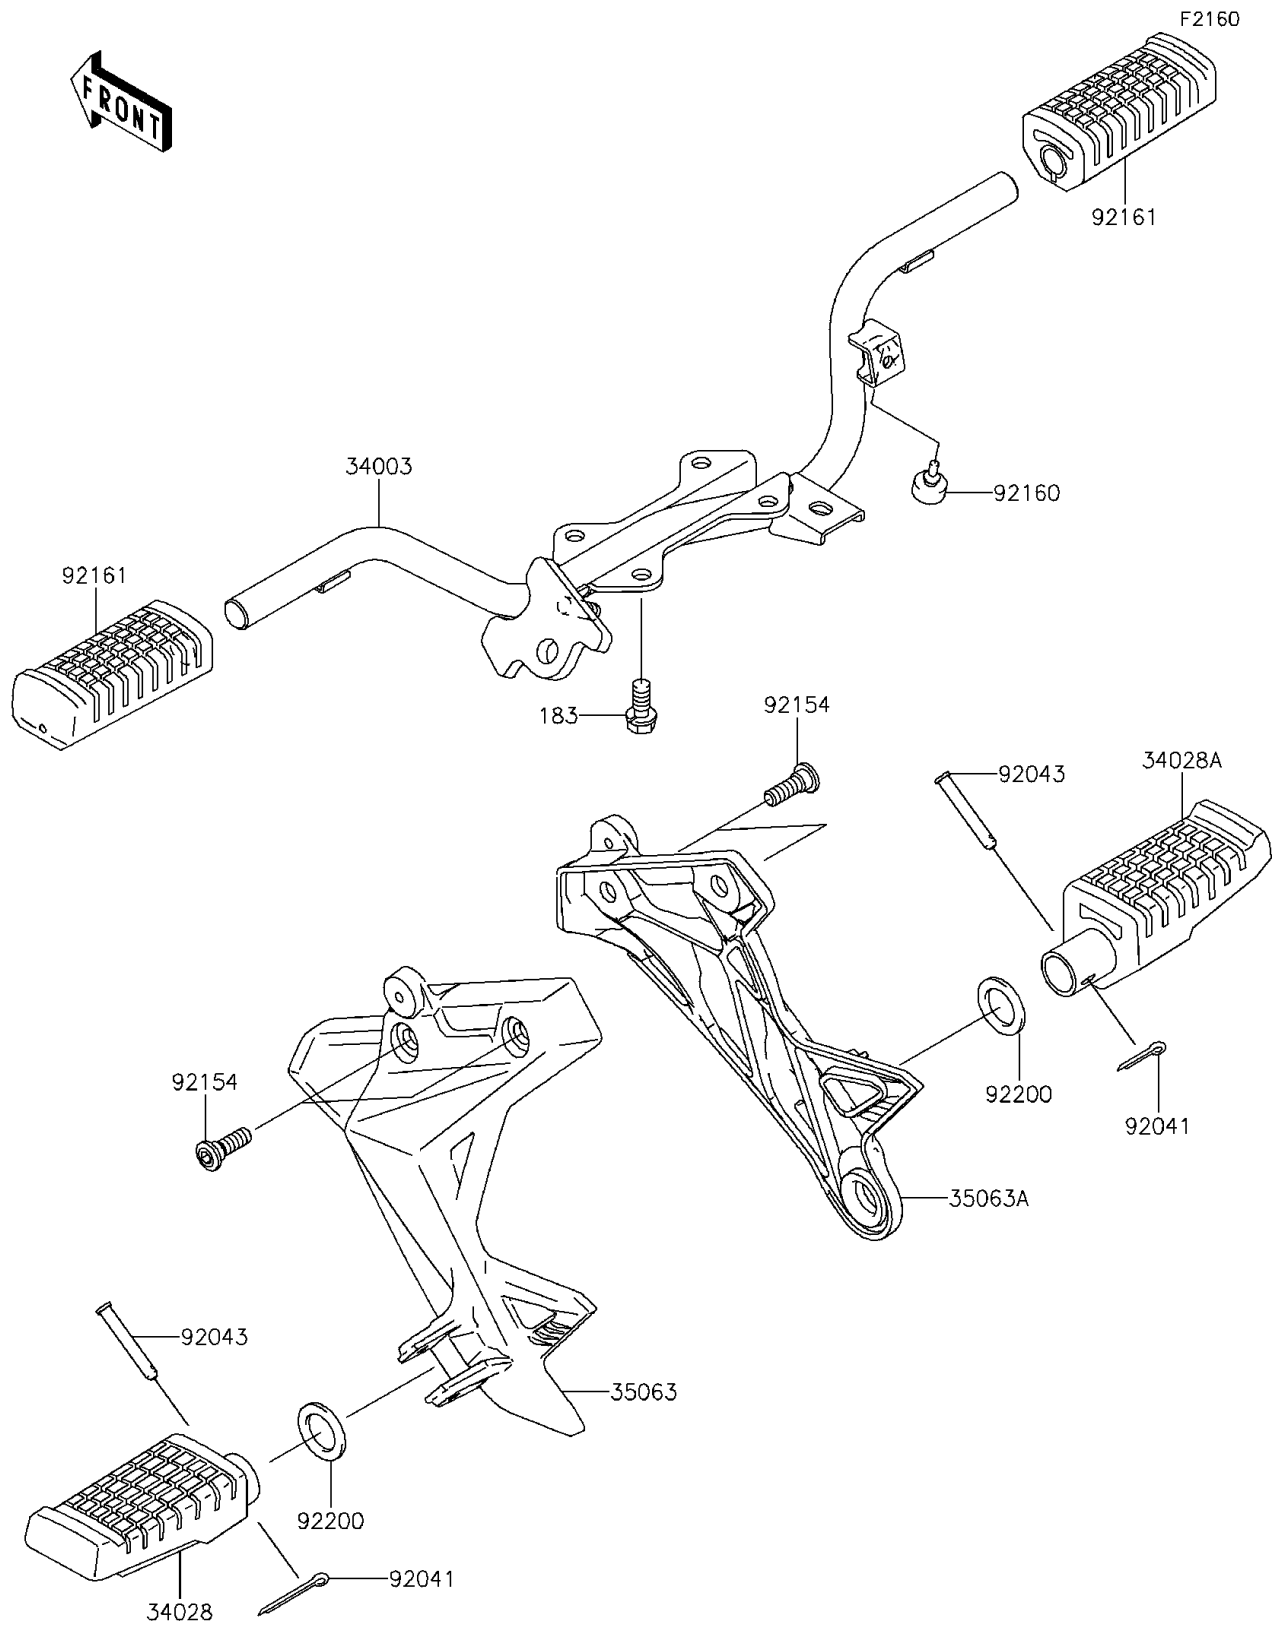

## 2013 KAZE HIT PARTS DIAGRAM

Footrests

## 2013 KAZE HIT PARTS LIST

Footrests

ITEM NAME	PART NUMBER	QUANTITY
BOLT-UPSET-WS-SMALL,8X20 (Ref # 183)	183BA0820	1
HOLDER-STEP,FR (Ref # 34003)	34003-0123	1
STEP,RR,LH (Ref # 34028)	34028-0155	1
STEP,RR,RH (Ref # 34028A)	34028-0156	1
STAY,RR,LH,P.SILVER (Ref # 35063)	35063-0638-458	1
STAY,RR,RH,P.SILVER (Ref # 35063A)	35063-0639-458	1
COTTER,2.0X15 (Ref # 92041)	92041-0008	1
PIN,6X37 (Ref # 92043)	92043-0045	1
BOLT,SOCKET,8X25 (Ref # 92154)	92154-0194	1
DAMPER,BRAKE STOPPER (Ref # 92160)	92160-1821	1
DAMPER,STEP RUBBER (Ref # 92161)	92161-1251	1
WASHER,20X30X2.3 (Ref # 92200)	92200-0732	1