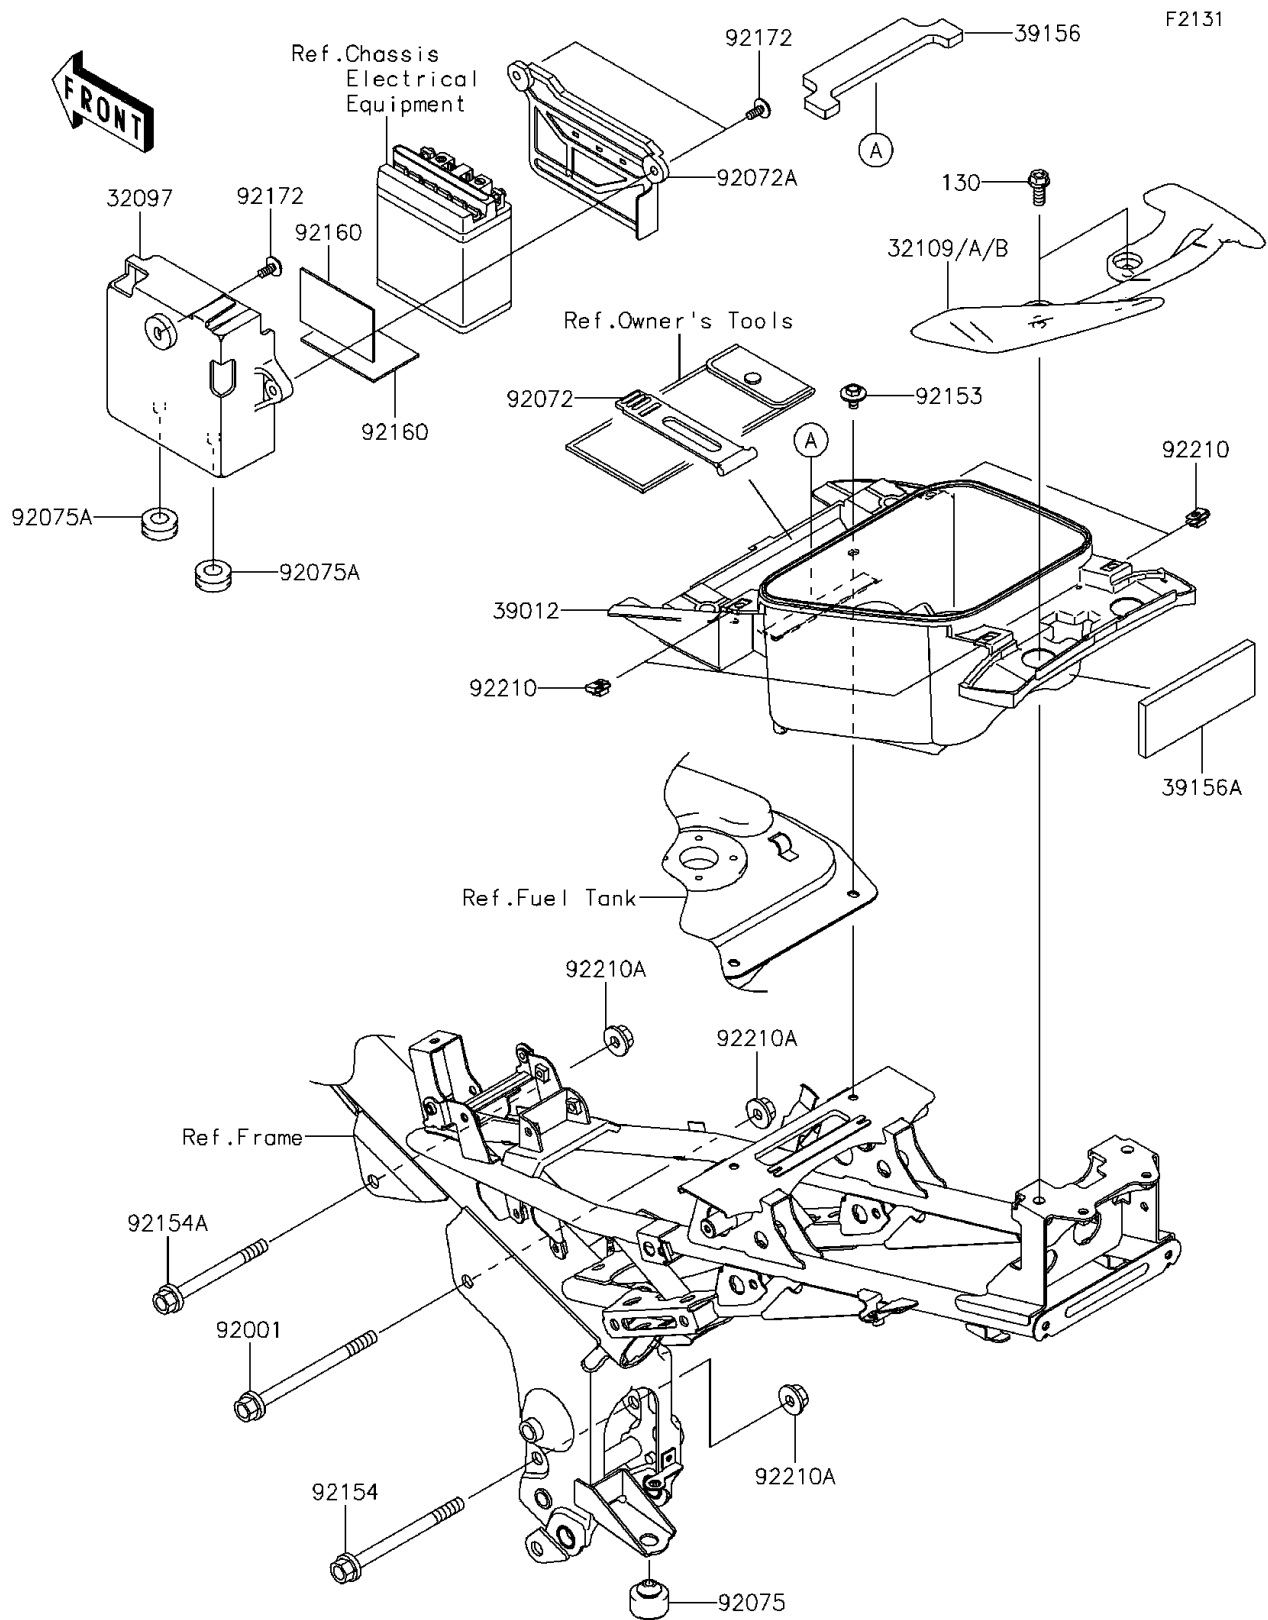

2013 KAZE HIT PARTS DIAGRAM

Frame Fittings

2013 KAZE HIT PARTS LIST

Frame Fittings

ITEM NAME	PART NUMBER	QUANTITY
BOLT-FLANGED,8X20 (Ref # 130)	130BA0820	1
CASE-BATTERY (Ref # 32097)	32097-1169	1
GRIP-FRAME,P.RED (Ref # 32109)	32109-0026-21F	1
GRIP-FRAME,M.SILVER (Ref # 32109A)	32109-0026-34G	1
GRIP-FRAME,L.GREEN (Ref # 32109B)	32109-0026-777	1
CASE-STORAGE (Ref # 39012)	39012-0029	1
PAD (Ref # 39156)	39156-0601	1
PAD,AIR CLEANER (Ref # 39156A)	39156-1696	1
BOLT,FLANGED,10X130 (Ref # 92001)	92001-1604	1
BAND,TOOL (Ref # 92072)	92072-0056	1
BAND,BATTERY (Ref # 92072A)	92072-1345	1
DAMPER (Ref # 92075)	92075-015	1
DAMPER (Ref # 92075A)	92075-051	1
BOLT,6X14 (Ref # 92153)	92153-0819	1
BOLT,FLANGED,10X120 (Ref # 92154)	92154-0408	1
BOLT,FLANGED,10X100 (Ref # 92154A)	92154-0754	1
DAMPER,BATTERY (Ref # 92160)	92160-1292	1
SCREW,6X14 (Ref # 92172)	92172-0055	1
NUT,PLATE,5MM (Ref # 92210)	92210-0262	1
NUT (Ref # 92210A)	92210-0607	1