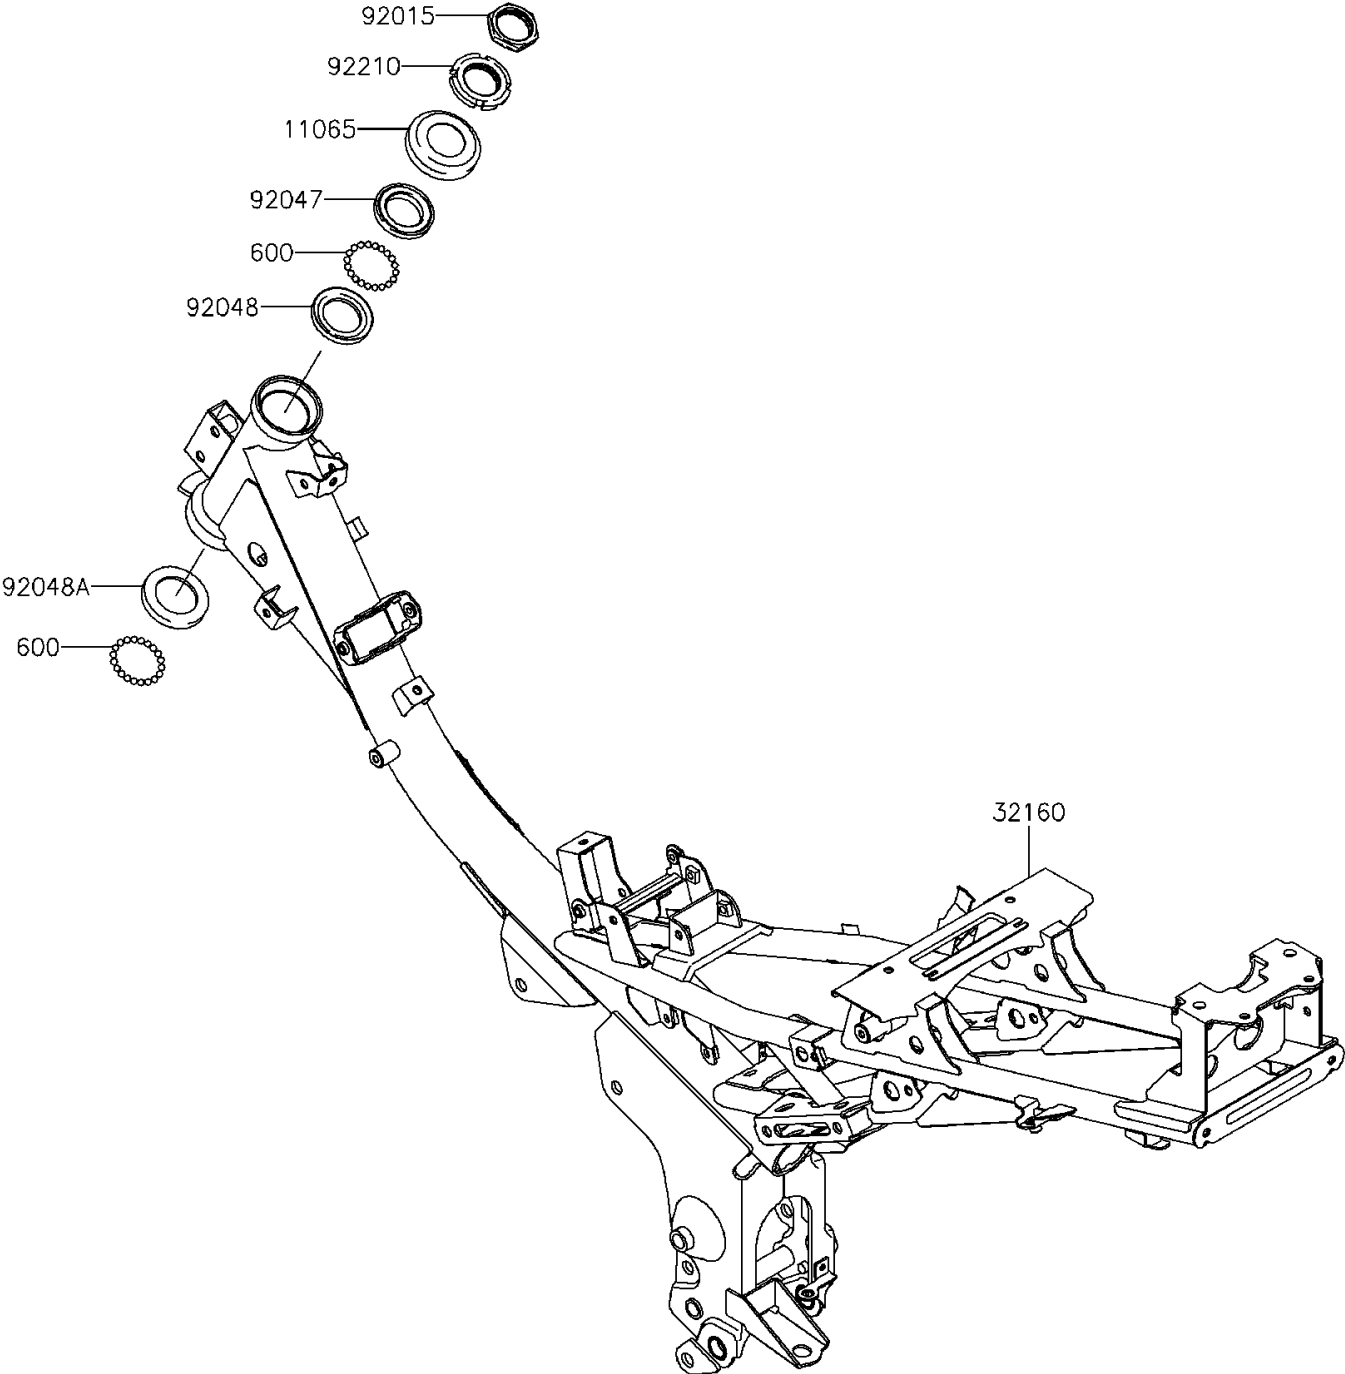

2013 KAZE HIT PARTS DIAGRAM

Frame

F2120

2013 KAZE HIT PARTS LIST

Frame

ITEM NAME	PART NUMBER	QUANTITY
BALL-STEEL,1/4 (Ref # 600)	600A0800	1
CAP,STEERING STEM (Ref # 11065)	11065-0352	1
FRAME-COMP (Ref # 32160)	32160-0609	1
NUT,30MM (Ref # 92015)	92015-1901	1
RACE,STEERING STEM BEARING (Ref # 92047)	92047-011	1
RACE,STEERING STEM BEARING (Ref # 92048)	92048-006	1
RACE,STEERING STEM BEARING (Ref # 92048A)	92048-008	1
NUT,STEERING STEM,30MM (Ref # 92210)	92210-1378	1