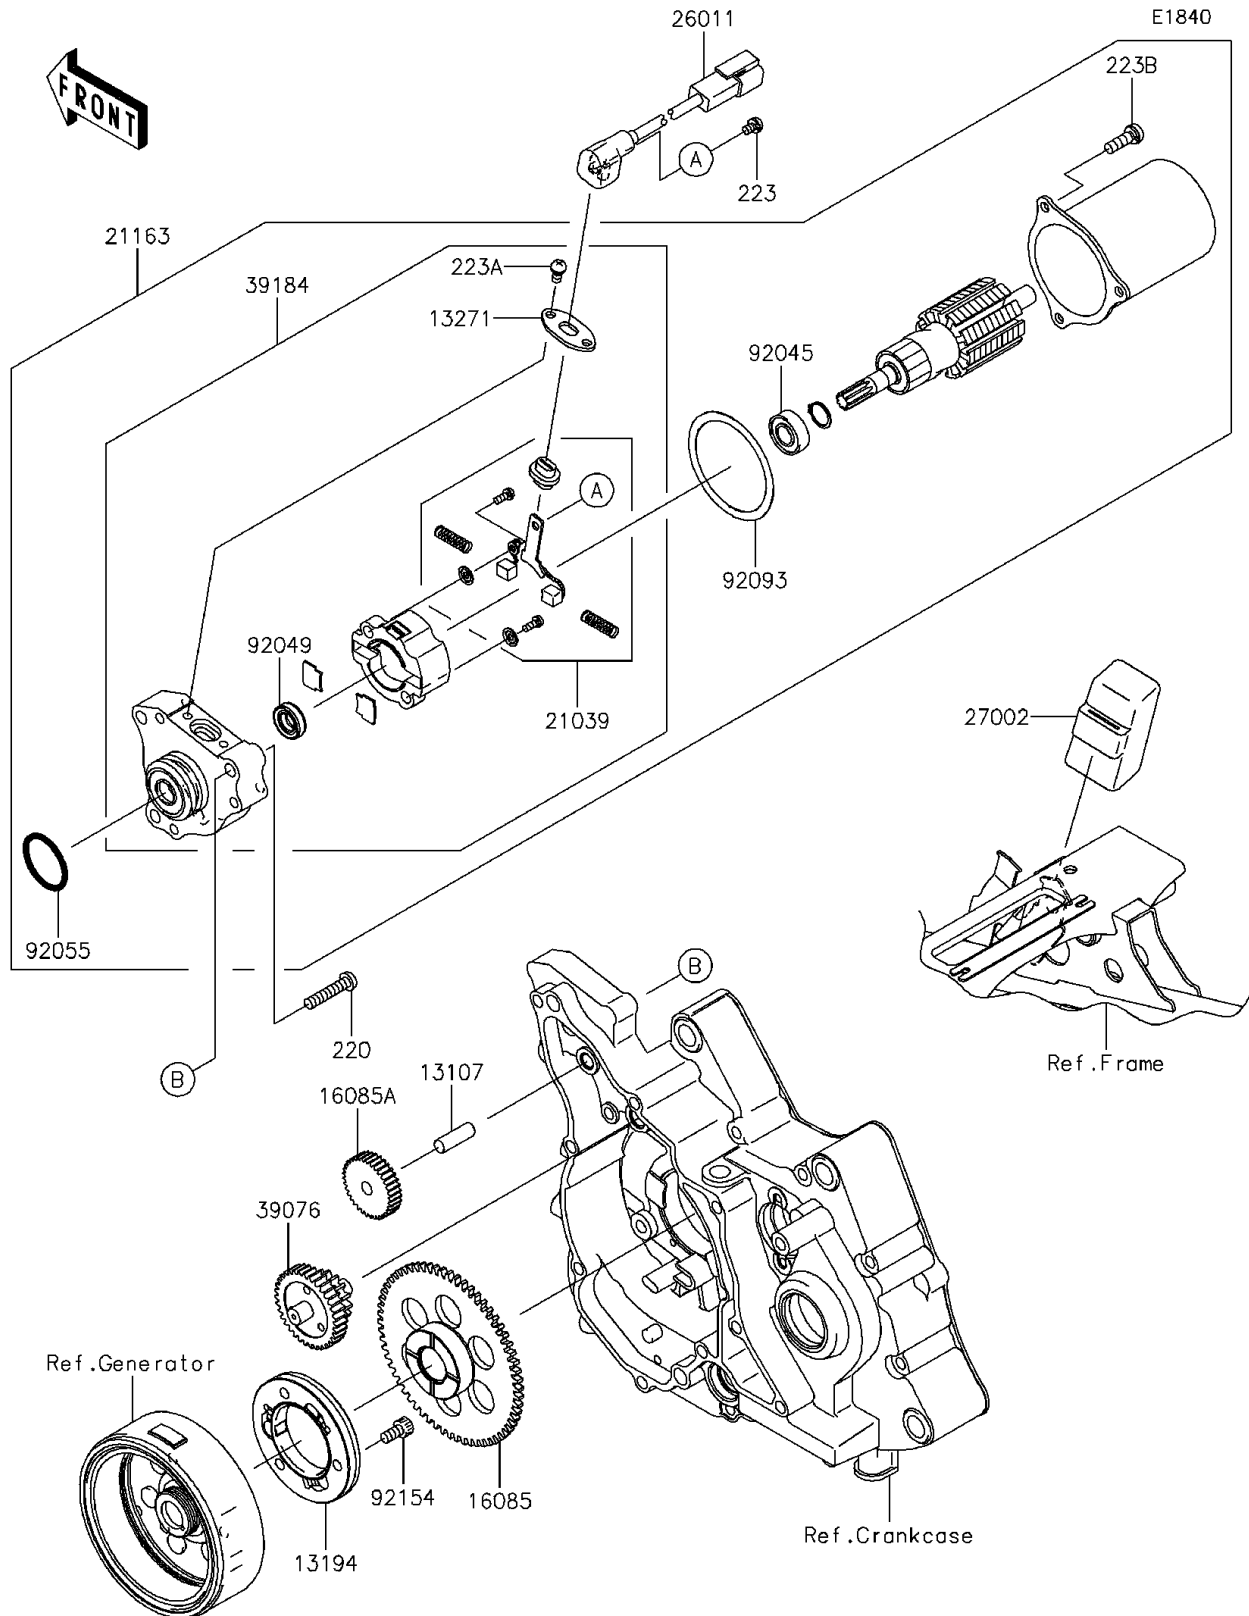

2013 KAZE HIT PARTS DIAGRAM

Starter Motor

2013 KAZE HIT PARTS LIST

Starter Motor

ITEM NAME	PART NUMBER	QUANTITY
SCREW-PAN-CROS,6X30 (Ref # 220)	220AD0630	1
SCREW-PAN-WS-CROS,4X6 (Ref # 223)	223AA0406	1
SCREW-PAN-WS-CROS,4X8 (Ref # 223A)	223AA0408	1
SCREW-PAN-WS-CROS,5X16 (Ref # 223B)	223AA0516	1
SHAFT,8X25 (Ref # 13107)	13107-1142	1
CLUTCH-ONEWAY (Ref # 13194)	13194-0013	1
PLATE (Ref # 13271)	13271-0674	1
GEAR (Ref # 16085)	16085-0136	1
GEAR,IDLE,45T (Ref # 16085A)	16085-0593	1
BRUSH,STARTER MOTOR(SET) (Ref # 21039)	21039-1067	1
STARTER-ELECTRIC (Ref # 21163)	21163-0049	1
WIRE-LEAD (Ref # 26011)	26011-1819	1
RELAY-ASSY (Ref # 27002)	27002-0018	1
LIMITER (Ref # 39076)	39076-0022	1
BRACKET-ASSY (Ref # 39184)	39184-0014	1
BEARING-BALL,STARTER MOTOR (Ref # 92045)	92045-1349	1
SEAL-OIL,STARTER MOTOR (Ref # 92049)	92049-1465	1
RING-O (Ref # 92055)	92055-1276	1
SEAL,STARTER MOTOR (Ref # 92093)	92093-1079	1
BOLT (Ref # 92154)	92154-0325	1