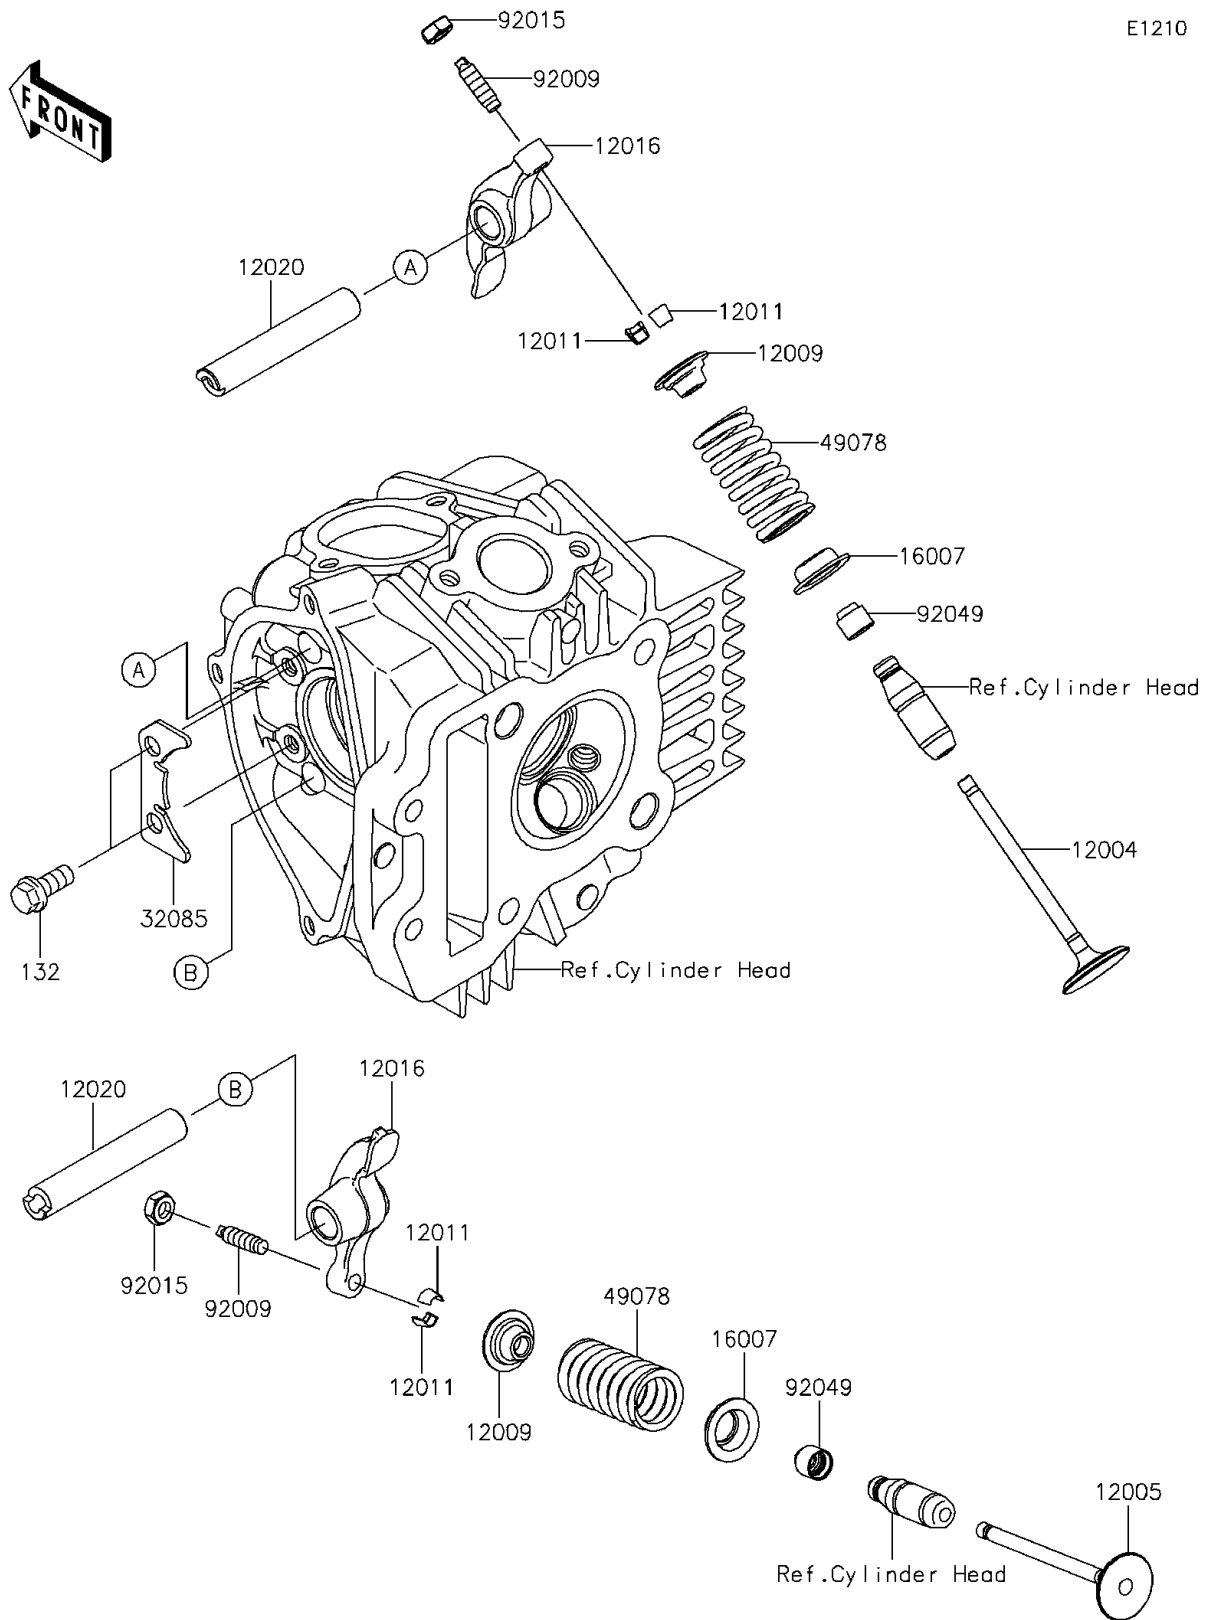

2013 KAZE HIT PARTS DIAGRAM

Valve(s)

E1210

2013 KAZE HIT PARTS LIST

Valve(s)

ITEM NAME	PART NUMBER	QUANTITY
BOLT-FLANGED-SMALL,6X14 (Ref # 132)	132BA0614	1
VALVE-INTAKE (Ref # 12004)	12004-0710	1
VALVE-EXHAUST (Ref # 12005)	12005-0713	1
RETAINER-VALVE SPRING (Ref # 12009)	12009-1073	1
COLLET (Ref # 12011)	12011-1053	1
ARM-ROCKER (Ref # 12016)	12016-0001	1
SHAFT-ROCKER (Ref # 12020)	12020-0014	1
SEAT-SPRING,VALVE (Ref # 16007)	16007-1187	1
STOPPER (Ref # 32085)	32085-0197	1
SPRING-ENGINE VALVE (Ref # 49078)	49078-1151	1
SCREW,VALVE ADJUST (Ref # 92009)	92009-1109	1
NUT,VALVE ADJUST LOCK (Ref # 92015)	92015-1137	1
SEAL-OIL,VSB 4.3 7.5 5.3 8.3 (Ref # 92049)	92049-1349	1