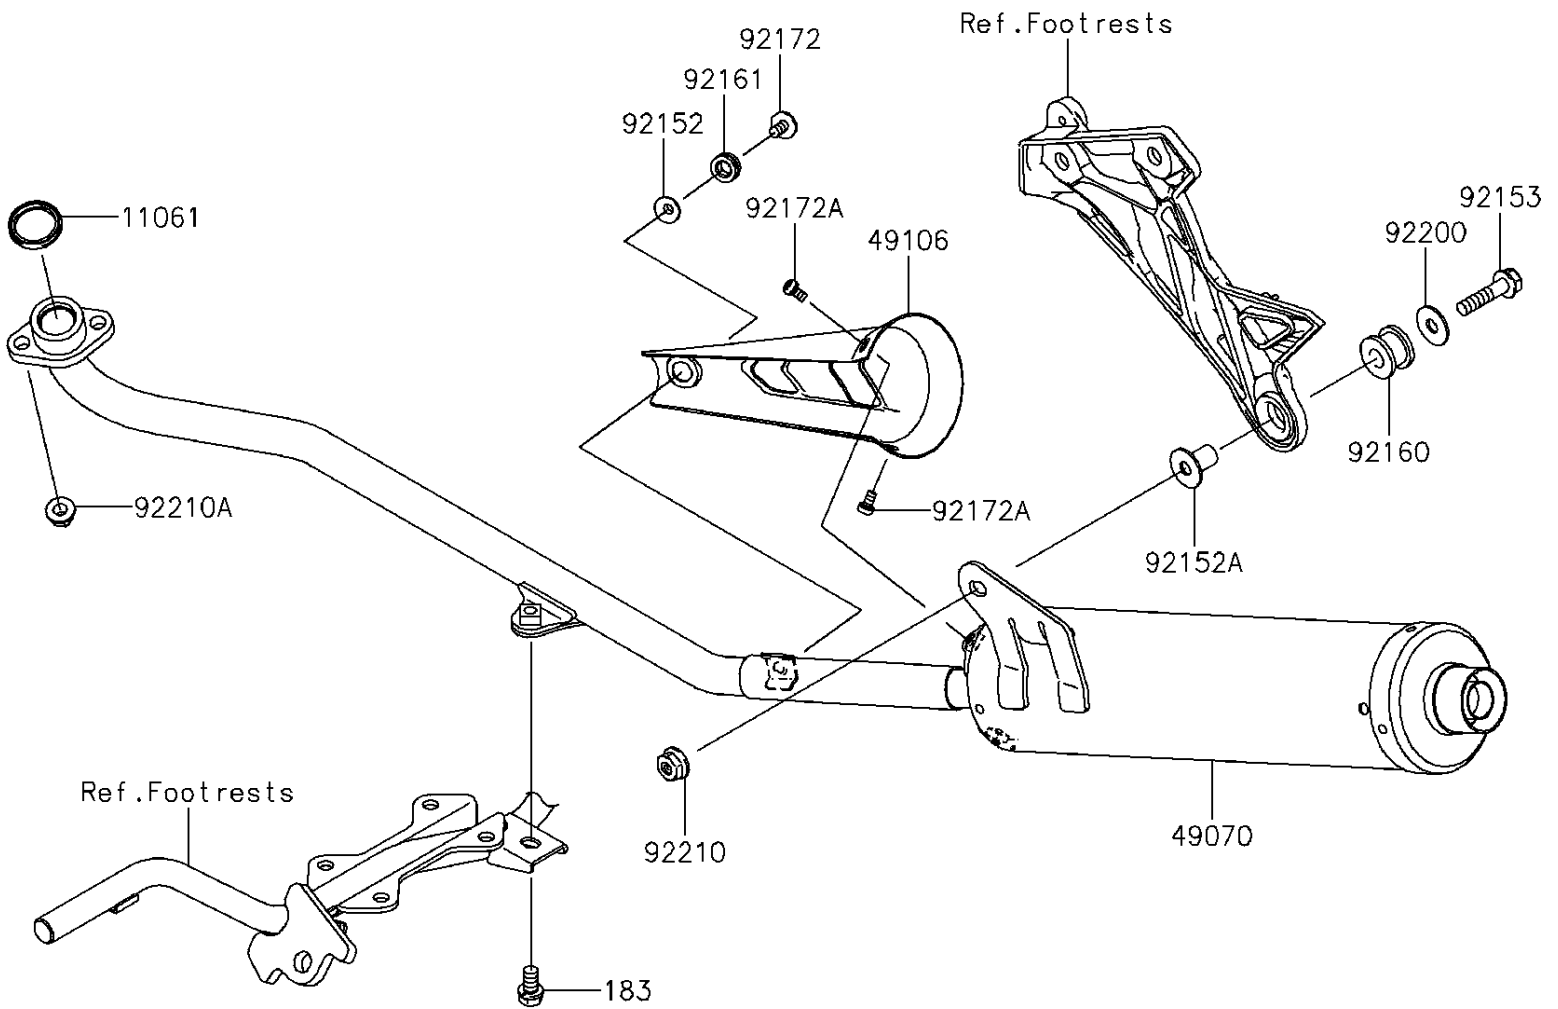

2013 KAZE HIT PARTS DIAGRAM

Muffler(s)

E1140

2013 KAZE HIT PARTS LIST

Muffler(s)

ITEM NAME	PART NUMBER	QUANTITY
BOLT-UPSET-WS-SMALL,8X16 (Ref # 183)	183BA0816	1
GASKET,EXHAUST PIPE (Ref # 11061)	11061-0183	1
MUFFLER-COMP (Ref # 49070)	49070-0728	1
COVER-MUFFLER (Ref # 49106)	49106-0109	1
COLLAR (Ref # 92152)	92152-0334	1
COLLAR (Ref # 92152A)	92152-0676	1
BOLT,8X35 (Ref # 92153)	92153-1186	1
DAMPER,MUFFLER MOUNT (Ref # 92160)	92160-1116	1
DAMPER (Ref # 92161)	92161-0306	1
SCREW (Ref # 92172)	92172-0194	1
SCREW,5X10 (Ref # 92172A)	92172-0490	1
WASHER,8.5X24.5X1.6 (Ref # 92200)	92200-0735	1
NUT,8MM (Ref # 92210)	92210-0177	1
NUT,8MM (Ref # 92210A)	92210-0381	1