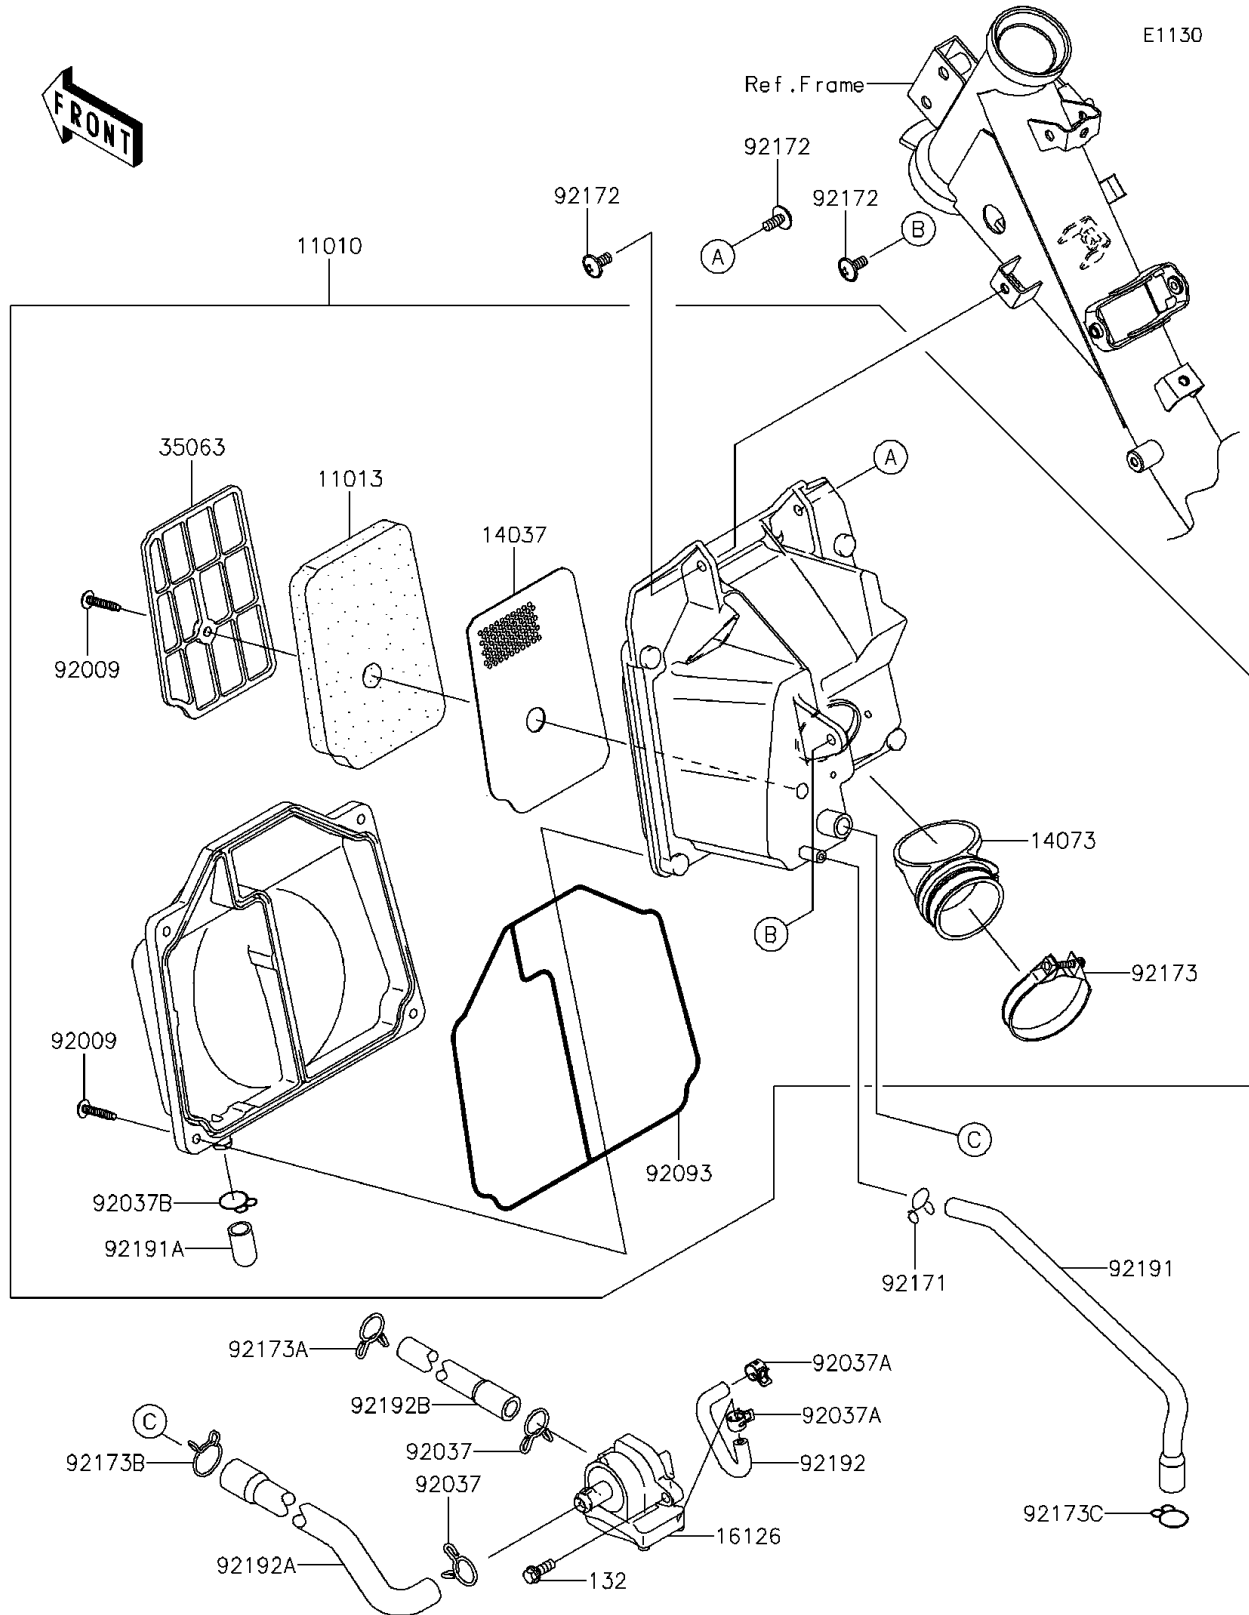

2013 KAZE HIT PARTS DIAGRAM

Air Cleaner

2013 KAZE HIT PARTS LIST

Air Cleaner

ITEM NAME	PART NUMBER	QUANTITY
BOLT-FLANGED-SMALL,6X16 (Ref # 132)	132BA0616	1
FILTER-ASSY-AIR (Ref # 11010)	11010-0725	1
ELEMENT-AIR FILTER (Ref # 11013)	11013-1293	1
SCREEN,AIR FILTER (Ref # 14037)	14037-1297	1
DUCT (Ref # 14073)	14073-1810	1
VALVE,2ND-AIR (Ref # 16126)	16126-0052	1
STAY,AIR FILTER (Ref # 35063)	35063-1210	1
SCREW,5X25 (Ref # 92009)	92009-1986	1
CLAMP (Ref # 92037)	92037-1593	1
CLAMP (Ref # 92037A)	92037-1601	1
CLAMP,14.5MM (Ref # 92037B)	92037-1900	1
SEAL,AIR FILTER (Ref # 92093)	92093-1568	1
CLAMP (Ref # 92171)	92171-1521	1
SCREW,6X14 (Ref # 92172)	92172-0055	1
CLAMP (Ref # 92173)	92173-0784	1
CLAMP,14MM (Ref # 92173A)	92173-0790	1
CLAMP,20MM (Ref # 92173B)	92173-0795	1
CLAMP,15MM (Ref # 92173C)	92173-0814	1
TUBE,BREATHER (Ref # 92191)	92191-1684	1
TUBE,DRAIN (Ref # 92191A)	92191-1685	1
TUBE,FITTING-ACV (Ref # 92192)	92192-0806	1
TUBE,A/C-ACV (Ref # 92192A)	92192-0807	1
TUBE,ACV-HEAD (Ref # 92192B)	92192-1102	1