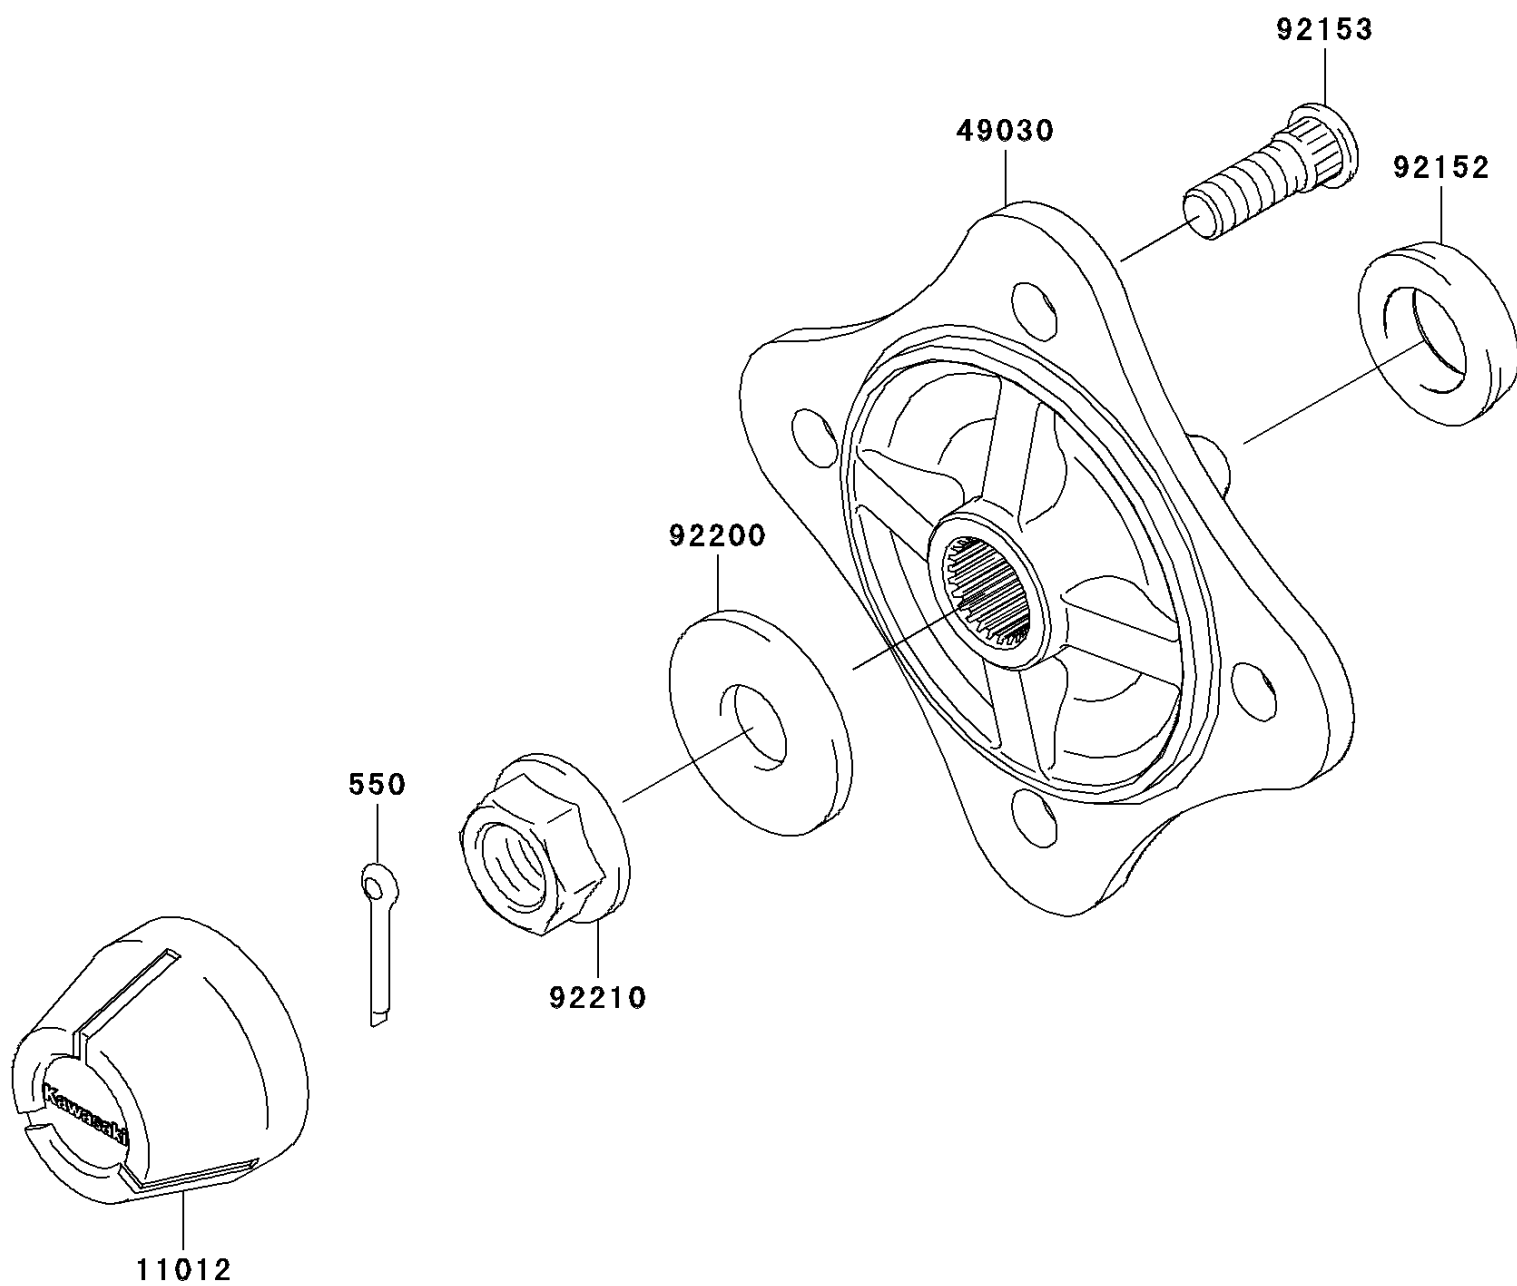

2009 Teryx® 750 4x4 NRA Outdoors™ PARTS DIAGRAM

Rear Hubs/Brakes

F2240

2009 Teryx® 750 4x4 NRA Outdoors™ PARTS LIST

Rear Hubs/Brakes

ITEM NAME	PART NUMBER	QUANTITY
PIN-COTTER,4.0X30 (Ref # 550)	550AA4030	1
CAP,WHEEL (Ref # 11012)	11012-1969	1
HUB,RR (Ref # 49030)	49030-0025	1
COLLAR (Ref # 92152)	92152-0631	1
BOLT,12MM (Ref # 92153)	92153-1915	1
WASHER,20.3X52X4.5 (Ref # 92200)	92200-0130	1
NUT,FLANGED,20MM (Ref # 92210)	92210-2093	1