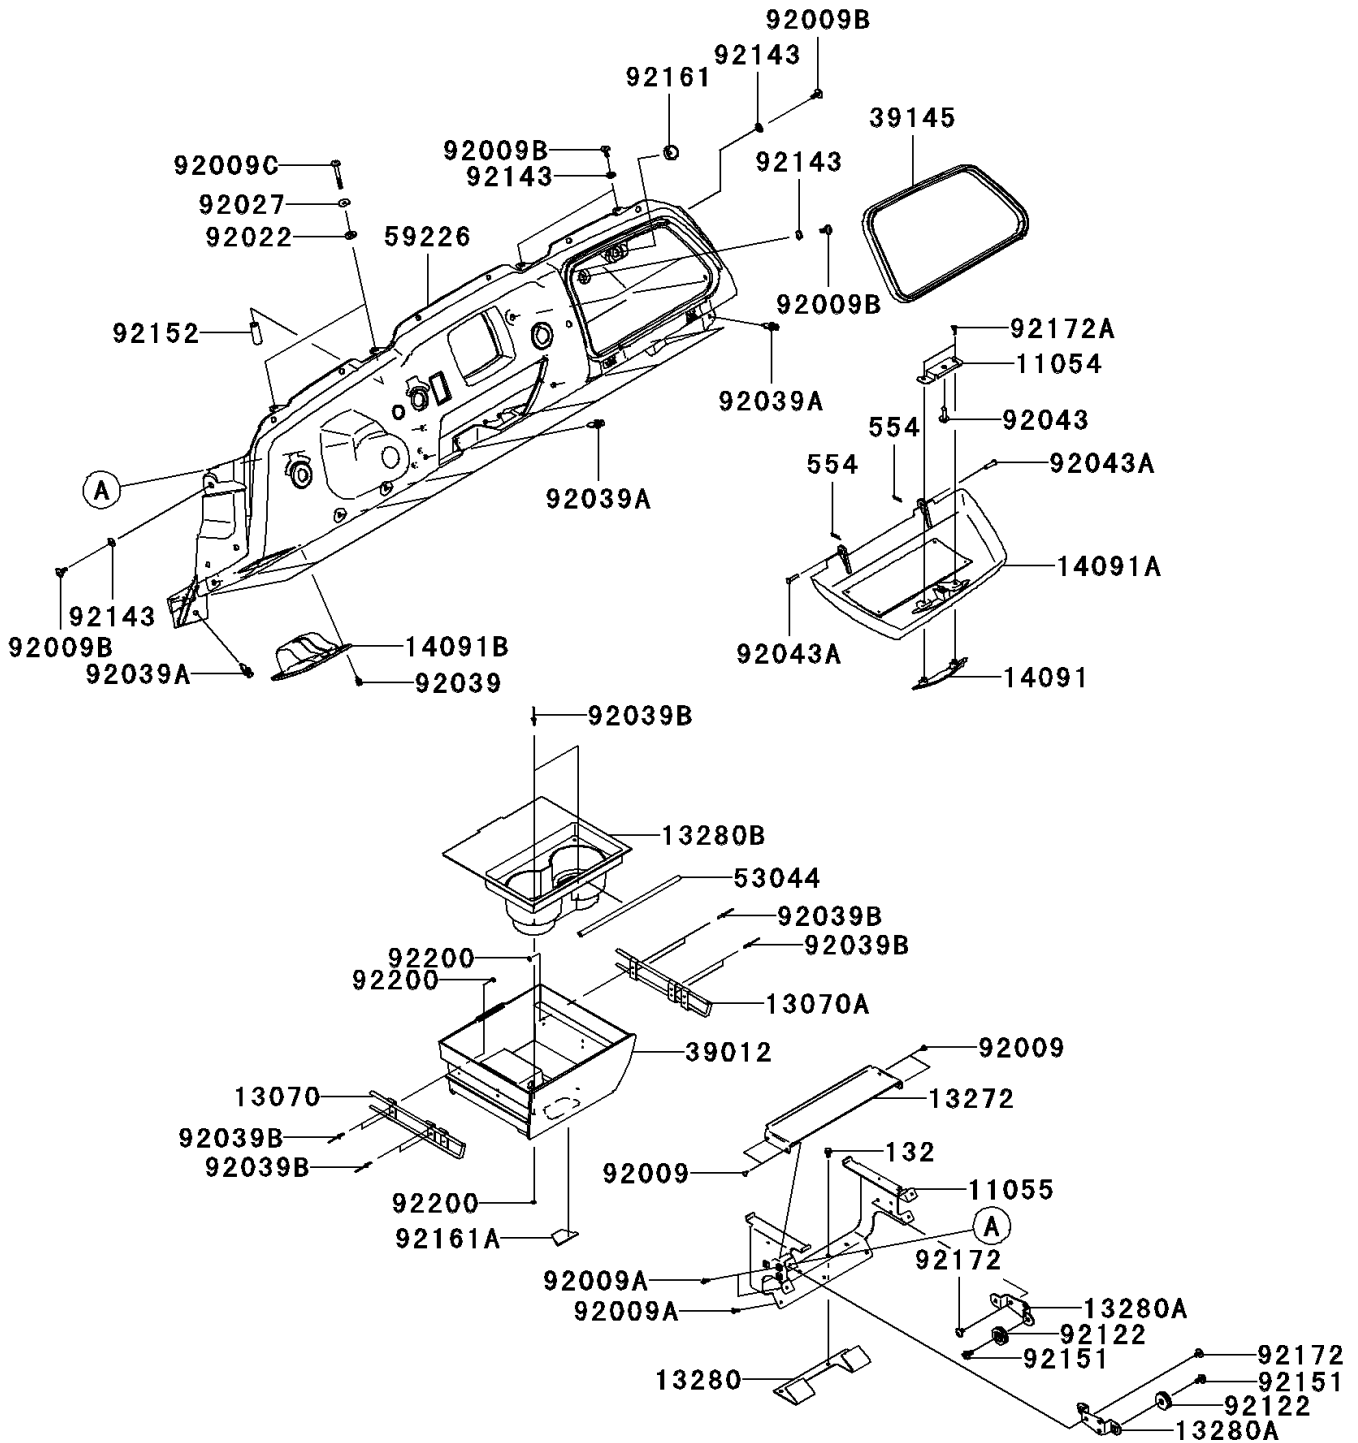

## 2009 Teryx® 750 4x4 NRA Outdoors™ PARTS DIAGRAM

Front Box

F2135

## 2009 Teryx® 750 4x4 NRA Outdoors™ PARTS LIST

Front Box

ITEM NAME	PART NUMBER	QUANTITY
BOLT-FLANGED-SMALL,6X10 (Ref # 132)	132BB0610	1
PIN-SNAP (Ref # 554)	554DA0600	1
BRACKET (Ref # 11054)	11054-1789	1
BRACKET (Ref # 11055)	11055-0901	1
GUIDE,CUP HOLDER,LH (Ref # 13070)	13070-0098	1
GUIDE,CUP HOLDER,RH (Ref # 13070A)	13070-0099	1
PLATE,CUP HOLDER (Ref # 13272)	13272-0446	1
HOLDER,LWR (Ref # 13280)	13280-0210	1
HOLDER (Ref # 13280A)	13280-0289	1
HOLDER (Ref # 13280B)	13280-0296	1
COVER,STORAGE CAP,F.BLACK (Ref # 14091)	14091-0700-6Z	1
COVER,STORAGE,CAMOUFLAGE (Ref # 14091A)	14091-0922-16P	1
COVER,LH,CAMOUFLAGE (Ref # 14091B)	14091-0923-16P	1
CASE-STORAGE,CAMOUFLAGE (Ref # 39012)	39012-0025-16P	1
TRIM-SEAL,L=940 (Ref # 39145)	39145-0029	1
TRIM,L=256.6 (Ref # 53044)	53044-0043	1
PANEL-CONTROL,CAMOUFLAGE (Ref # 59226)	59226-0020-16P	1
SCREW,TAPPING,4X8 (Ref # 92009)	92009-1155	1
SCREW,TAPPING,4X12 (Ref # 92009A)	92009-1444	1
SCREW,6X16 (Ref # 92009B)	92009-1621	1
SCREW,6X56 (Ref # 92009C)	92009-1829	1
WASHER,10.5X20X1 (Ref # 92022)	92022-239	1
COLLAR,L=4.7 (Ref # 92027)	92027-1964	1
RIVET (Ref # 92039)	92039-0046	1
RIVET (Ref # 92039A)	92039-1229	1
RIVET (Ref # 92039B)	92039-1231	1
PIN (Ref # 92043)	92043-0138	1
PIN,6X23 (Ref # 92043A)	92043-0164	1
ROLLER (Ref # 92122)	92122-0024	1

## 2009 Teryx® 750 4x4 NRA Outdoors™ PARTS LIST

Front Box

ITEM NAME	PART NUMBER	QUANTITY
COLLAR (Ref # 92143)	92143-1087	1
BOLT,FLANGED,6X13 (Ref # 92151)	92151-1703	1
COLLAR,7.95X15.88X40 (Ref # 92152)	92152-0777	1
DAMPER (Ref # 92161)	92161-0568	1
DAMPER,CUP HOLDER (Ref # 92161A)	92161-0653	1
SCREW,6X10 (Ref # 92172)	92172-0005	1
SCREW,TAPPING,4X16 (Ref # 92172A)	92172-0347	1
WASHER,3.5X8X1 (Ref # 92200)	92200-1251	1