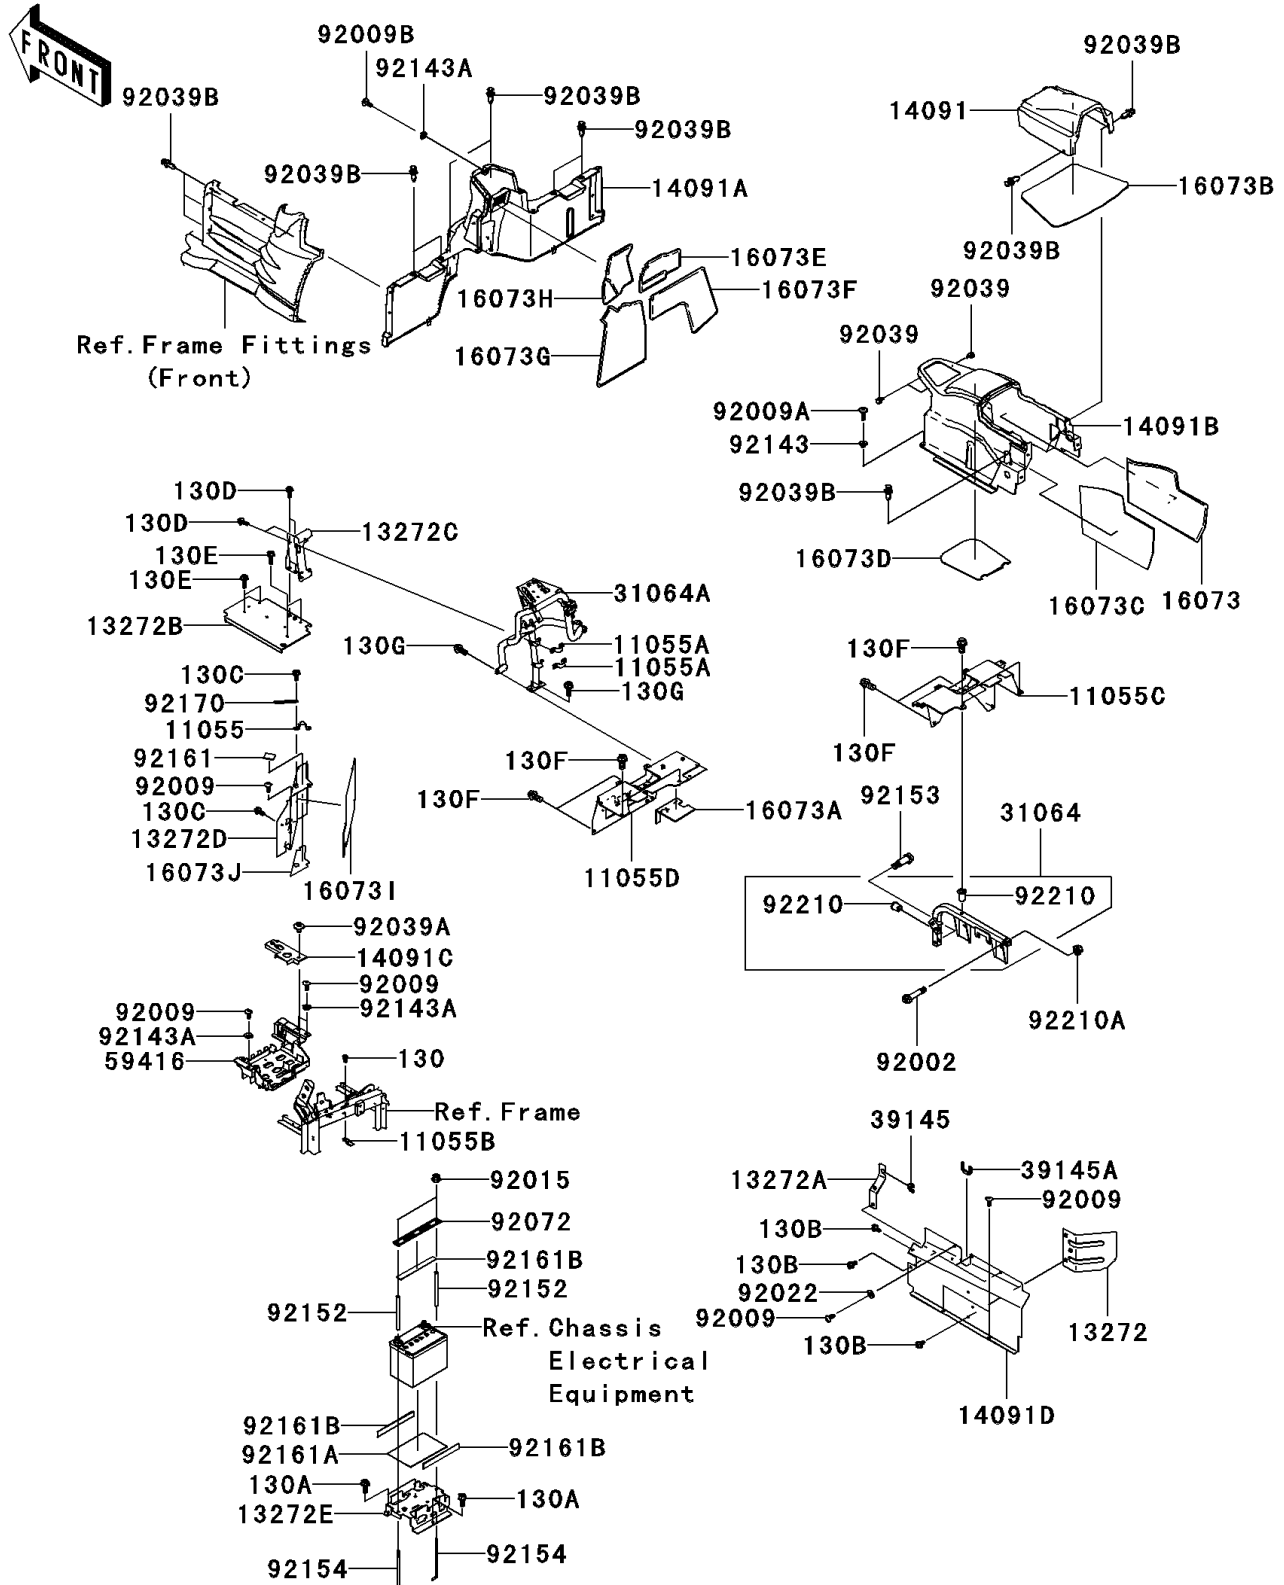

2009 Teryx® 750 4x4 NRA Outdoors™ PARTS DIAGRAM

Frame Fittings(Rear)

F2131