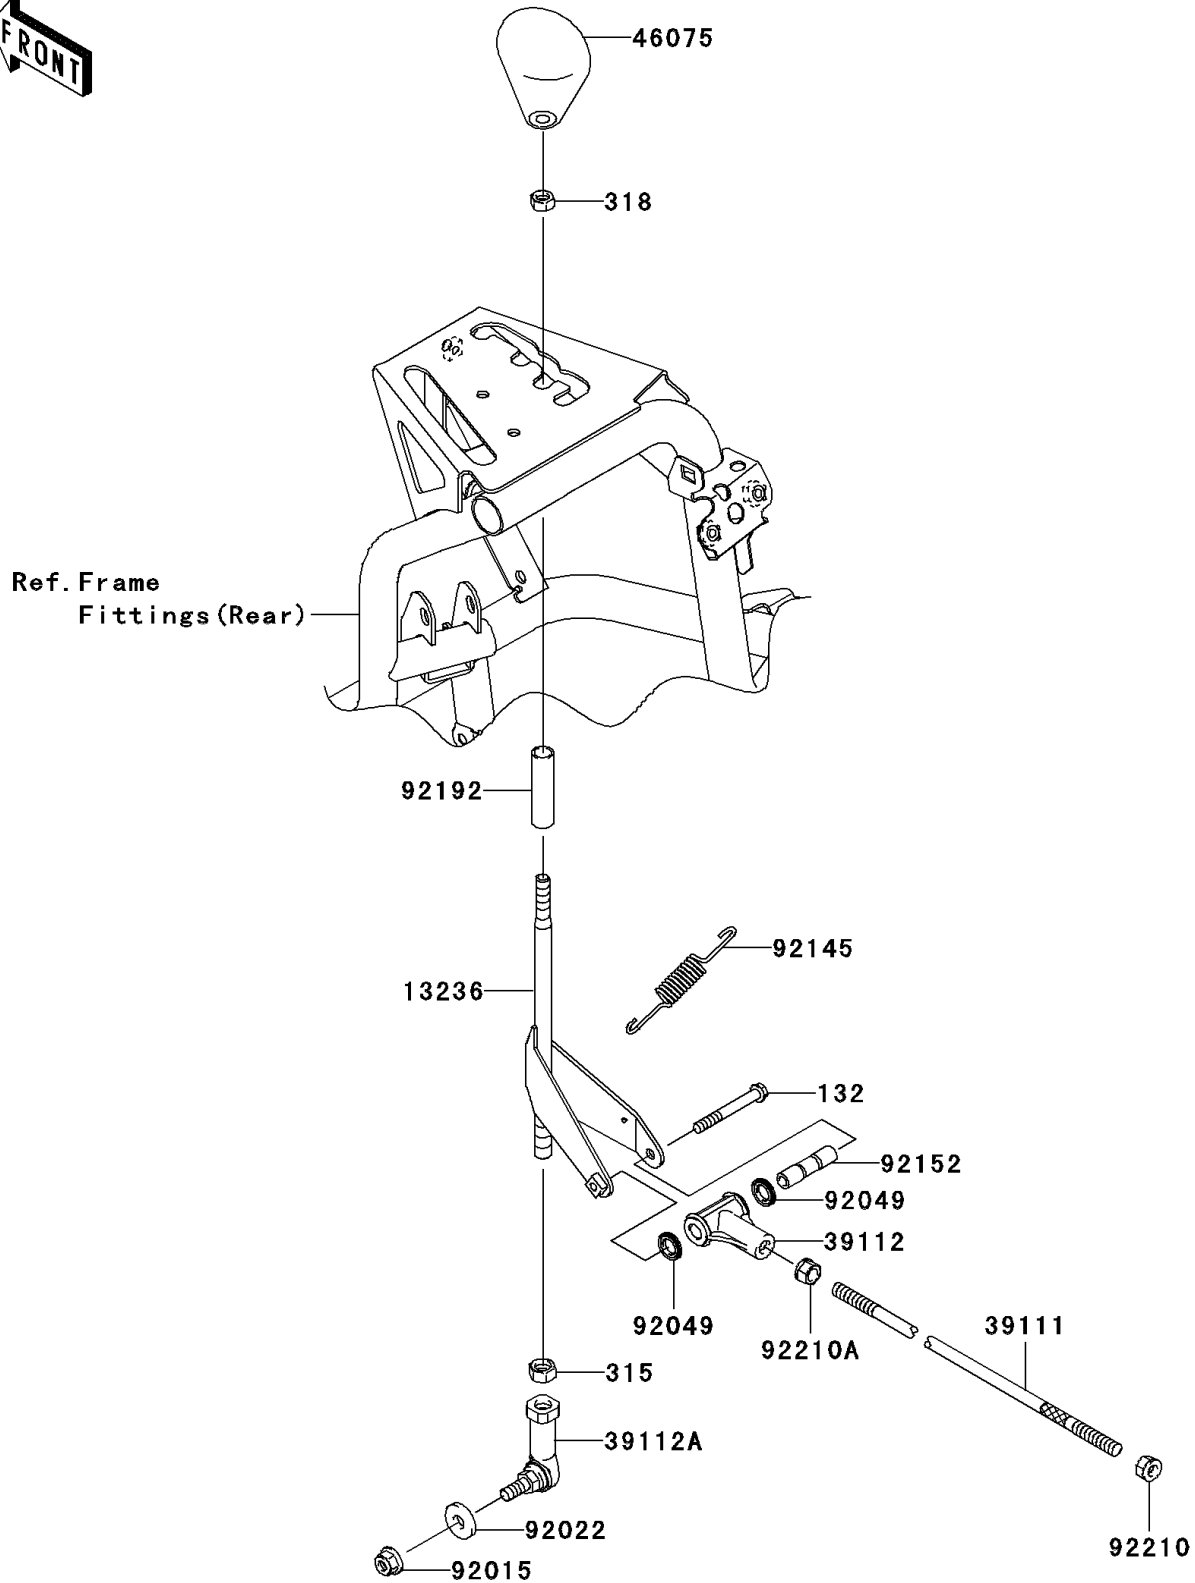

2009 Teryx® 750 4x4 NRA Outdoors™ PARTS DIAGRAM

Control

E7110

2009 Teryx® 750 4x4 NRA Outdoors™ PARTS LIST

Control

ITEM NAME	PART NUMBER	QUANTITY
BOLT-FLANGED-SMALL,6X50 (Ref # 132)	132BB0650	1
NUT-HEX-FINE,10MM (Ref # 315)	315AA1000	1
NUT-HEX-SMALL,8MM (Ref # 318)	318BA0800	1
LEVER-COMP (Ref # 13236)	13236-0152	1
ROD-TIE (Ref # 39111)	39111-0040	1
RODEND-TIE (Ref # 39112)	39112-1079	1
RODEND-TIE,CONTROL PIVOT (Ref # 39112A)	39112-1084	1
GRIP,SHIFT (Ref # 46075)	46075-0046	1
NUT,8MM (Ref # 92015)	92015-1432	1
WASHER,8.5X22X3.2 (Ref # 92022)	92022-276	1
SEAL-OIL (Ref # 92049)	92049-1458	1
SPRING (Ref # 92145)	92145-0130	1
COLLAR,RODEND-TIE (Ref # 92152)	92152-1222	1
TUBE,10X13X50 (Ref # 92192)	92192-0812	1
NUT,8MM (Ref # 92210)	92210-1242	1
NUT,LH,THREAD 8MM (Ref # 92210A)	92210-1284	1