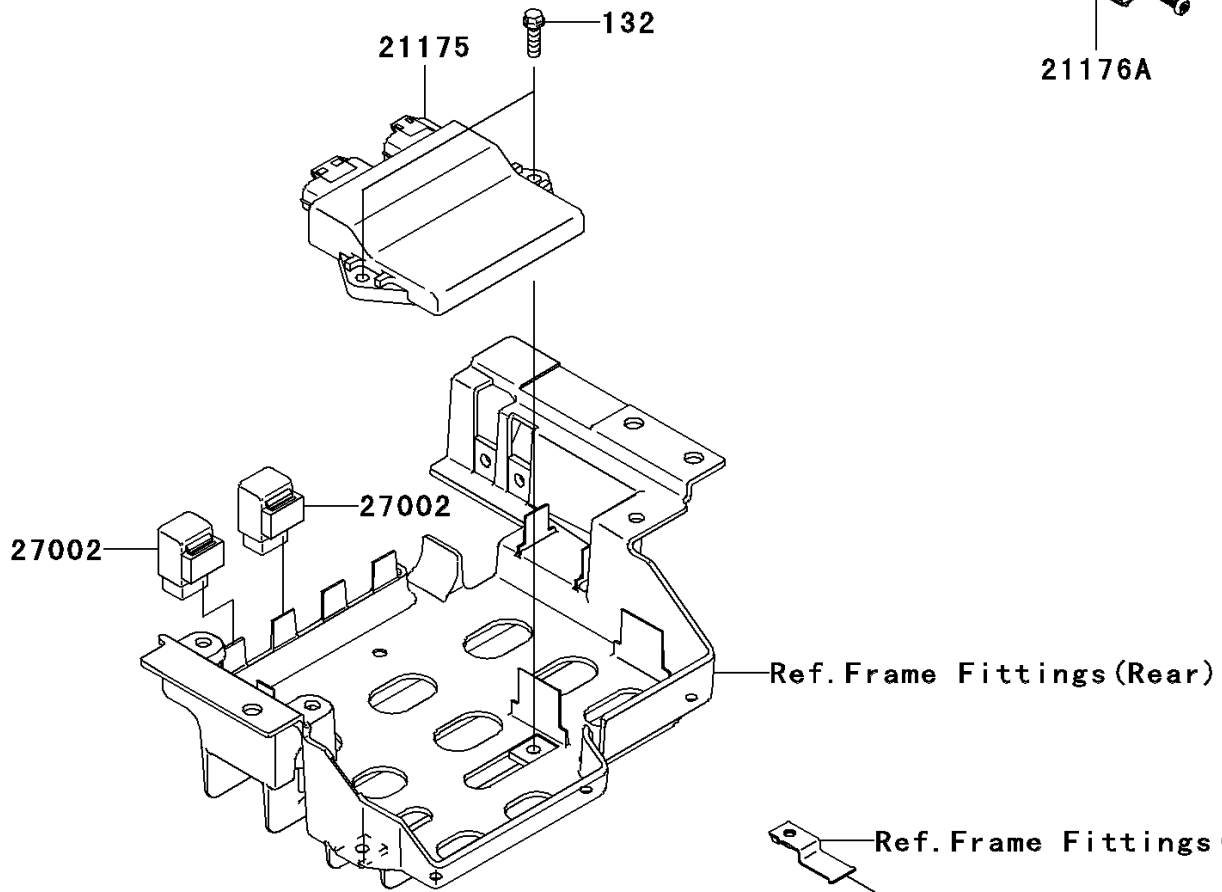

2009 Teryx® 750 4x4 NRA Outdoors™ PARTS DIAGRAM

Fuel Injection

E1530

2009 Teryx® 750 4x4 NRA Outdoors™ PARTS LIST

Fuel Injection

ITEM NAME	PART NUMBER	QUANTITY
BOLT-FLANGED-SMALL,6X20 (Ref # 132)	132BD0620	1
CONTROL UNIT-ELECTRONIC (Ref # 21175)	21175-0230	1
SENSOR,WATER TEMP (Ref # 21176)	21176-0009	1
SENSOR,AIR TEMPERATURE (Ref # 21176A)	21176-0048	1
SENSOR,VEHICLE-DOWN (Ref # 21176B)	21176-0066	1
RELAY-ASSY (Ref # 27002)	27002-1062	1
SCREW,TAPPING,5X16 (Ref # 92009)	92009-1984	1
RING-O,9.5X1.9 (Ref # 92055)	92055-0016	1