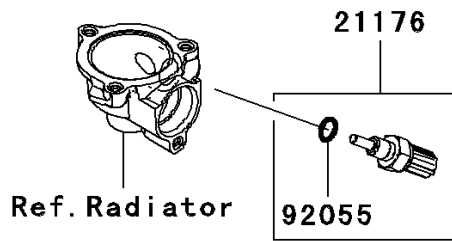

2009 Teryx® 750 4x4 NRA Outdoors™ PARTS DIAGRAM

Fuel Injection

E1530

2009 Teryx® 750 4x4 NRA Outdoors™ PARTS LIST

Fuel Injection

ITEM NAME	PART NUMBER	QUANTITY
BOLT-FLANGED-SMALL,6X20 (Ref # 132)	132BD0620	1
CONTROL UNIT-ELECTRONIC (Ref # 21175)	21175-0230	1
SENSOR,WATER TEMP (Ref # 21176)	21176-0009	1
SENSOR,AIR TEMPERATURE (Ref # 21176A)	21176-0048	1
SENSOR,VEHICLE-DOWN (Ref # 21176B)	21176-0066	1
RELAY-ASSY (Ref # 27002)	27002-1062	1
SCREW,TAPPING,5X16 (Ref # 92009)	92009-1984	1
RING-O,9.5X1.9 (Ref # 92055)	92055-0016	1