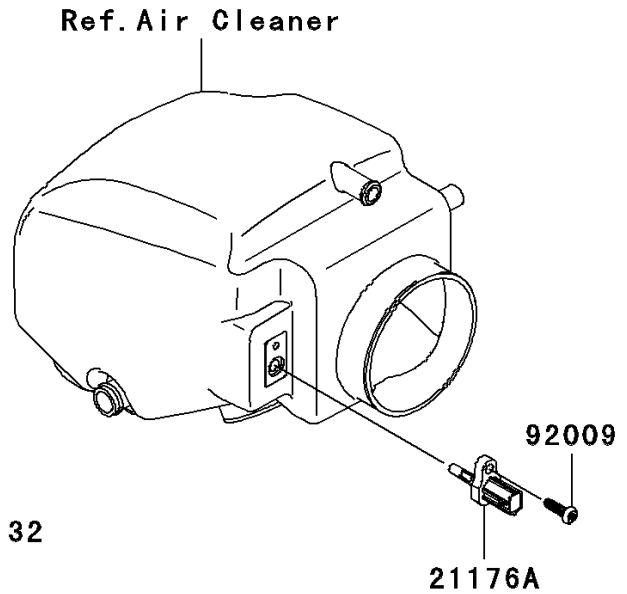

2009 Teryx® 750 4x4 NRA Outdoors™ PARTS DIAGRAM

Fuel Injection

E1530

2009 Teryx® 750 4x4 NRA Outdoors™ PARTS LIST

Fuel Injection

ITEM NAME	PART NUMBER	QUANTITY
BOLT-FLANGED-SMALL,6X20 (Ref # 132)	132BD0620	1
CONTROL UNIT-ELECTRONIC (Ref # 21175)	21175-0230	1
SENSOR,WATER TEMP (Ref # 21176)	21176-0009	1
SENSOR,AIR TEMPERATURE (Ref # 21176A)	21176-0048	1
SENSOR,VEHICLE-DOWN (Ref # 21176B)	21176-0066	1
RELAY-ASSY (Ref # 27002)	27002-1062	1
SCREW,TAPPING,5X16 (Ref # 92009)	92009-1984	1
RING-O,9.5X1.9 (Ref # 92055)	92055-0016	1