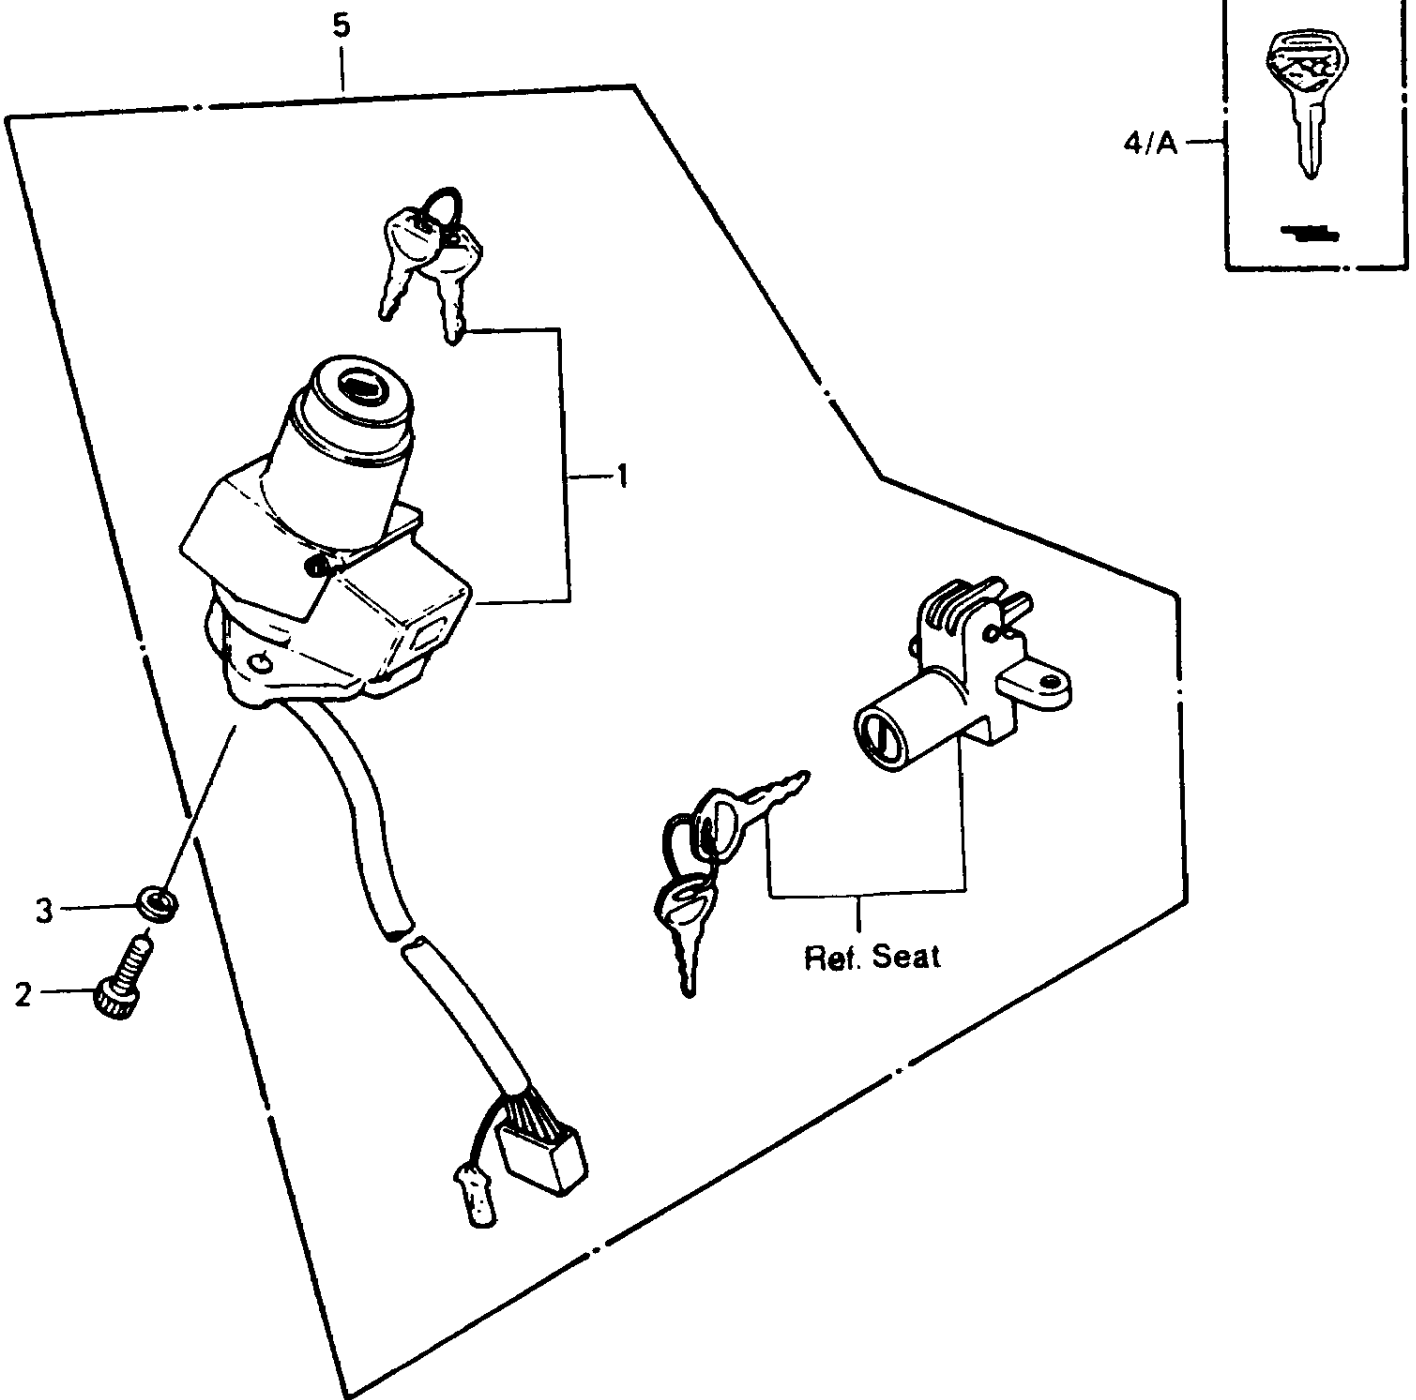

1987 PARTS DIAGRAM

Ignition Switch

1987 PARTS LIST

Ignition Switch

ITEM NAME	PART NUMBER	QUANTITY
SWITCH-ASSY-IGNITION (Ref # 1)	27005-5035	1
BOLT-SOCKET (Ref # 2)	120T0616	1
WASHER-SPRING (Ref # 3)	461L0600	1
KEY-LOCK,BLANK (Ref # 4A)	27008-1103	1
KEY-LOCK,BLANK (Ref # 4)	27008-1015	1
SWITCH-ASSY,ALL (Ref # 5)	27004-5168	1